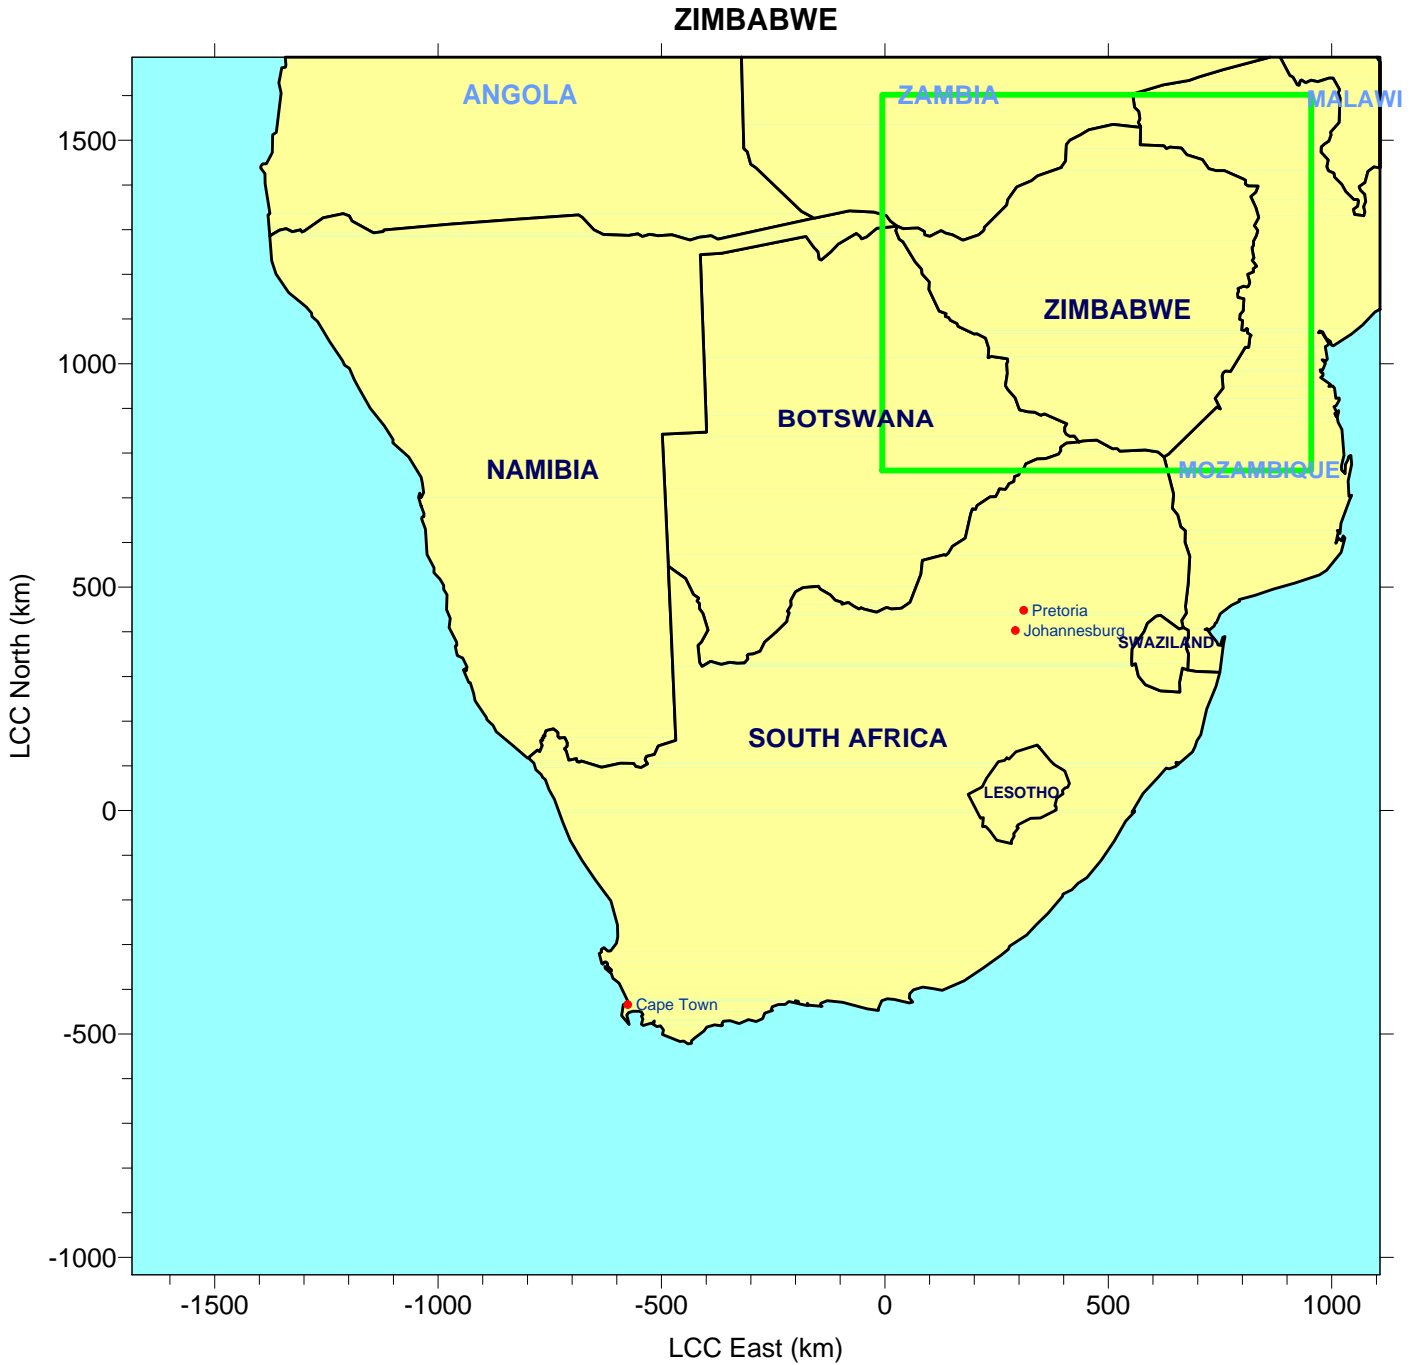

12km MM5 Data Tiles for Africa - Area 1

REGION 03: 56 Tiles

Projection: Lambert Conformal Conic (LCC)
Origin: 30°S, 25°E
Matching Latitudes: 13°S, 47°S
False Easting/Northing = 0.0
Datum: NWS-84