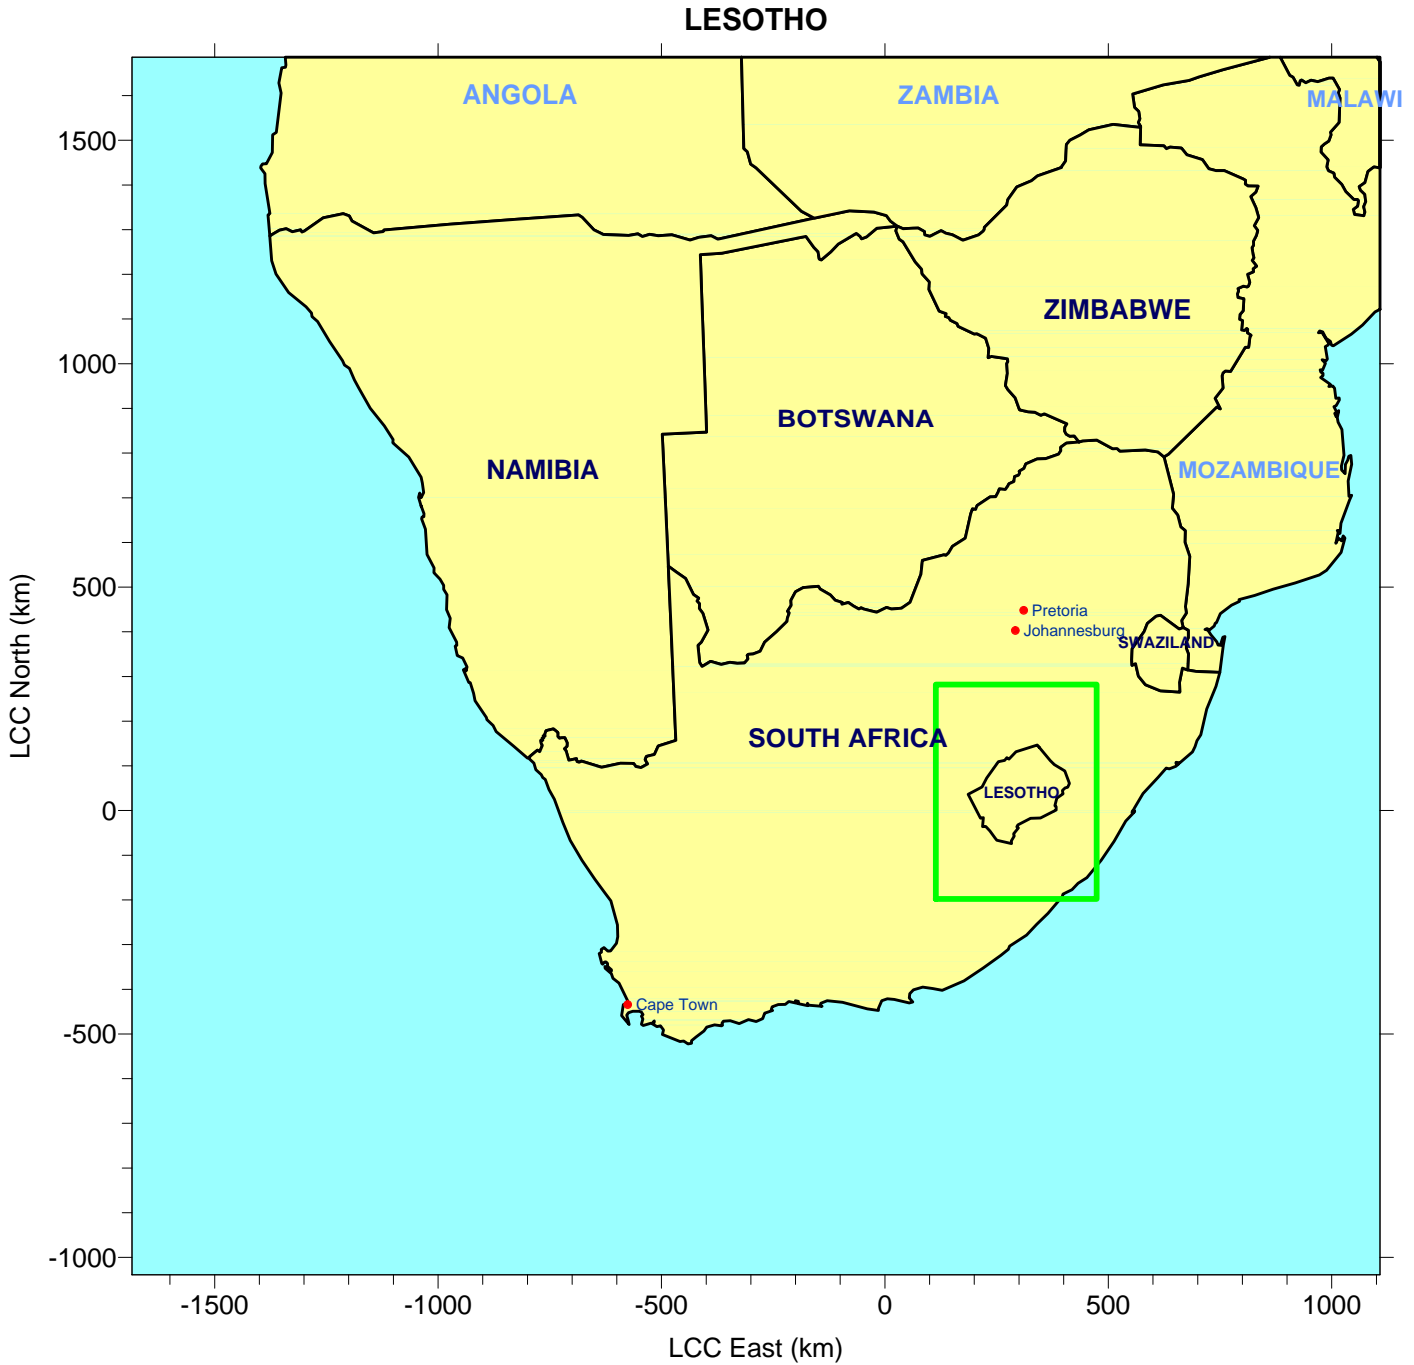

12km MM5 Data Tiles for Africa - Area 1

REGION 04: 12 Tiles

Projection: Lambert Conformal Conic (LCC)
Origin: 30°S, 25°E
Matching Latitudes: 13°S, 47°S
False Easting/Northing = 0.0
Datum: NWS-84