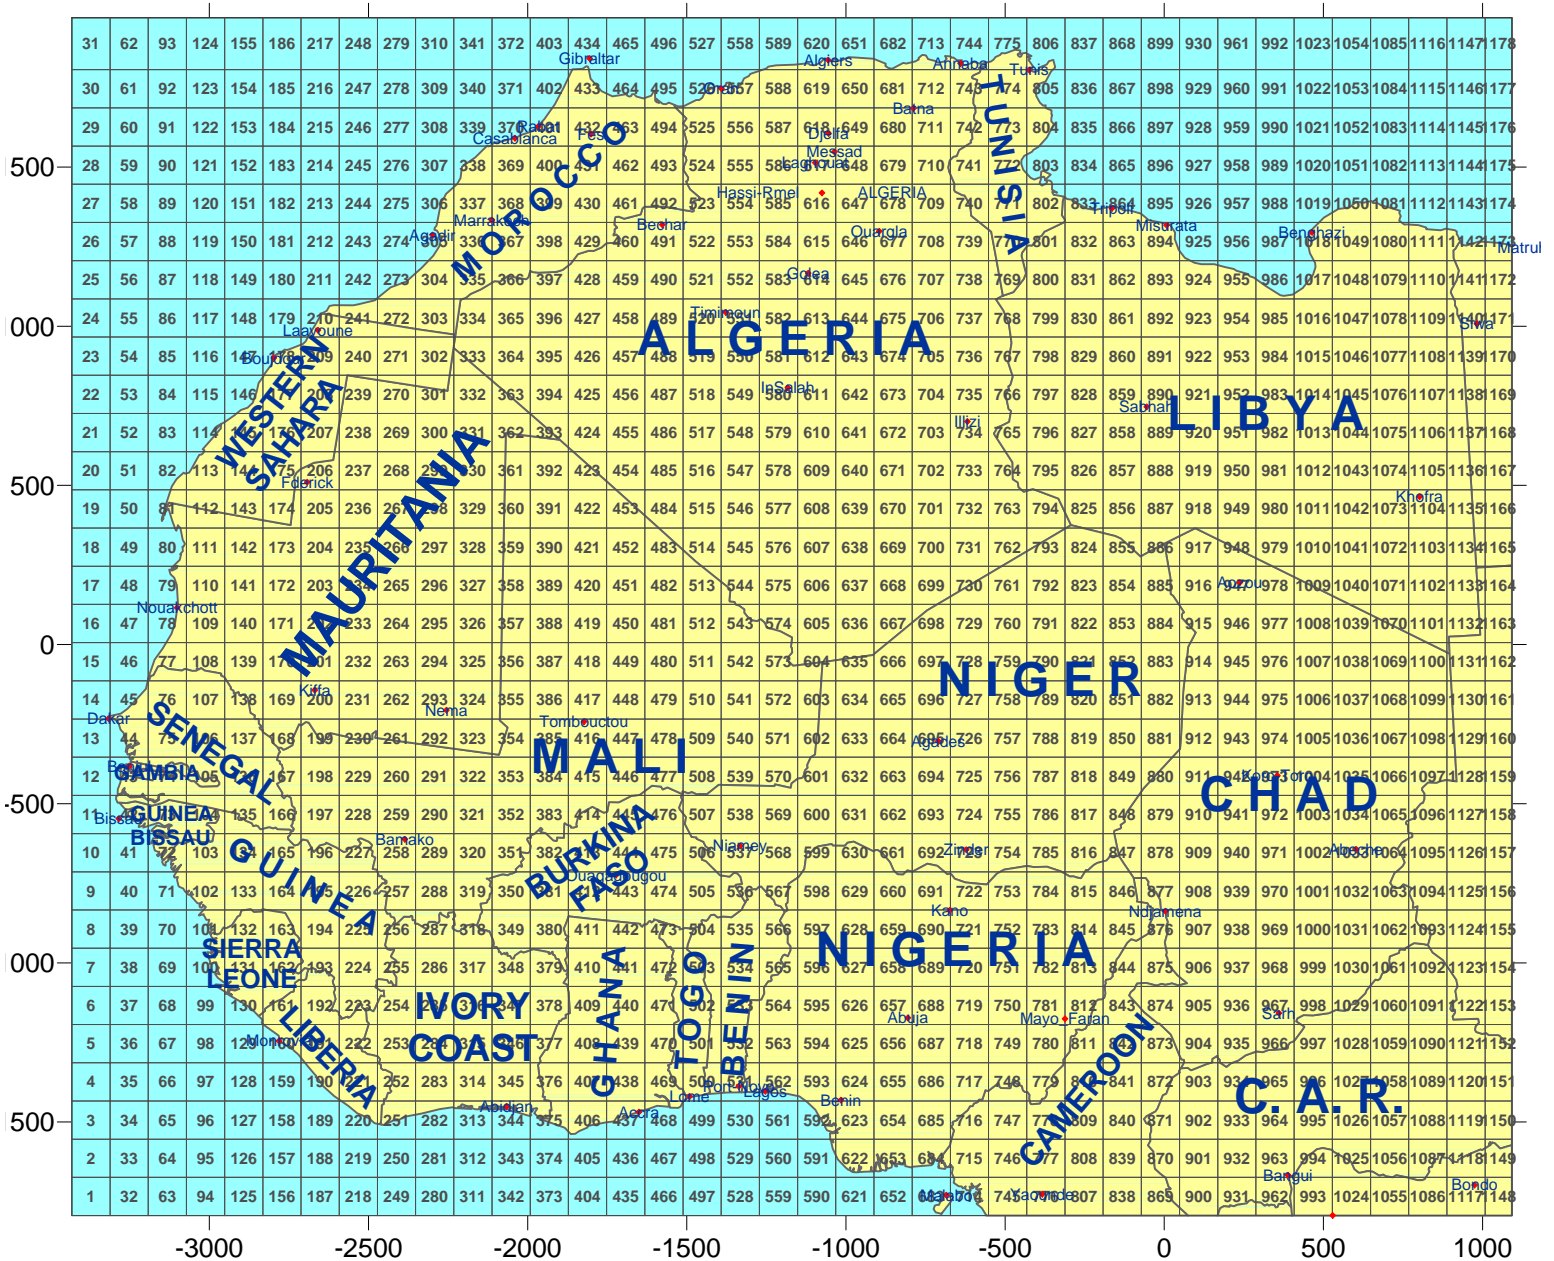

12km MM5 Data Tiles for Africa - Area 3

FULL AREA 3

1178 Tiles

Map Projection: LCC;
Map Center: 20N,15E
Standards: 2N, 38N
Datum: NWS-84

12km MM5 Data Tiles for Africa - Area 3

FULL AREA 3

1178 Tiles

Map Projection: LCC;
Map Center: 20N,15E
Standards: 2N, 38N
Datum: NWS-84