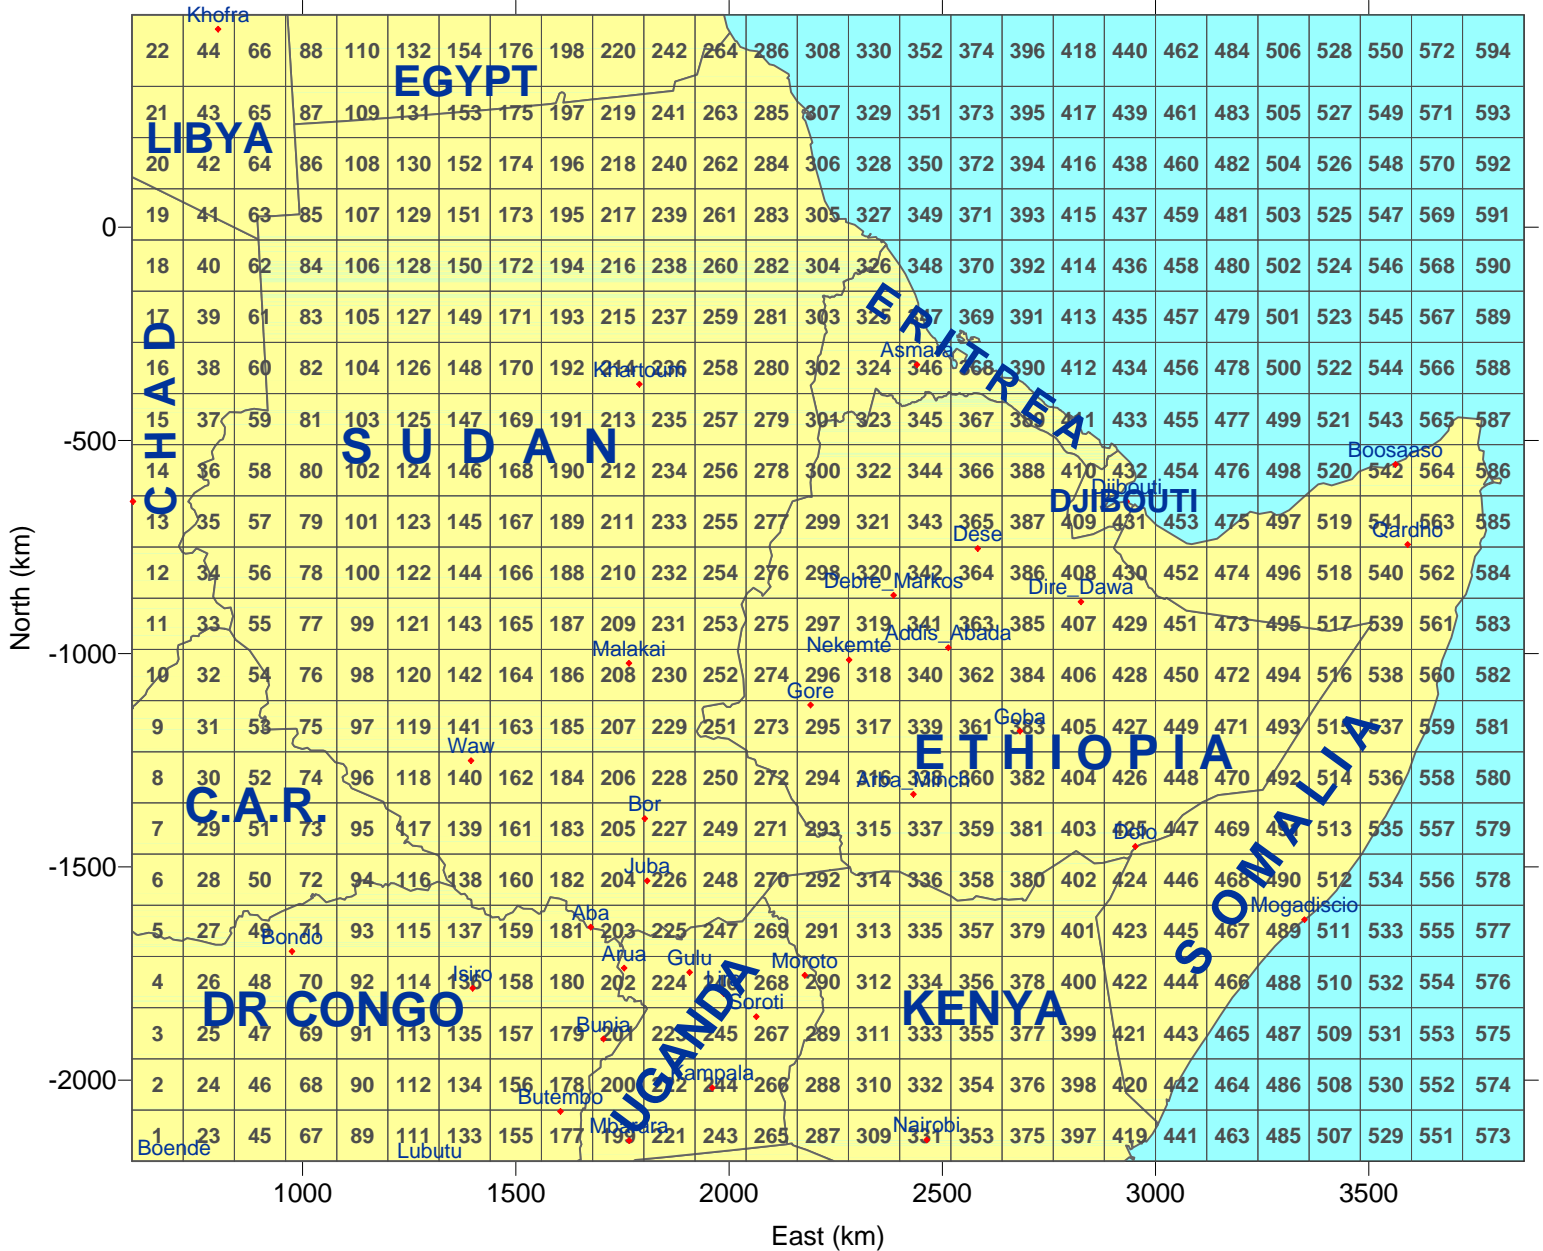

# 12km MM5 Data Tiles for Africa - Area 4

## FULL AREA 4

594 Tiles

Map Projection: LCC; Map Center: 20N,15E  
 Standards: 2N, 38N  
 Datum: NWS-84