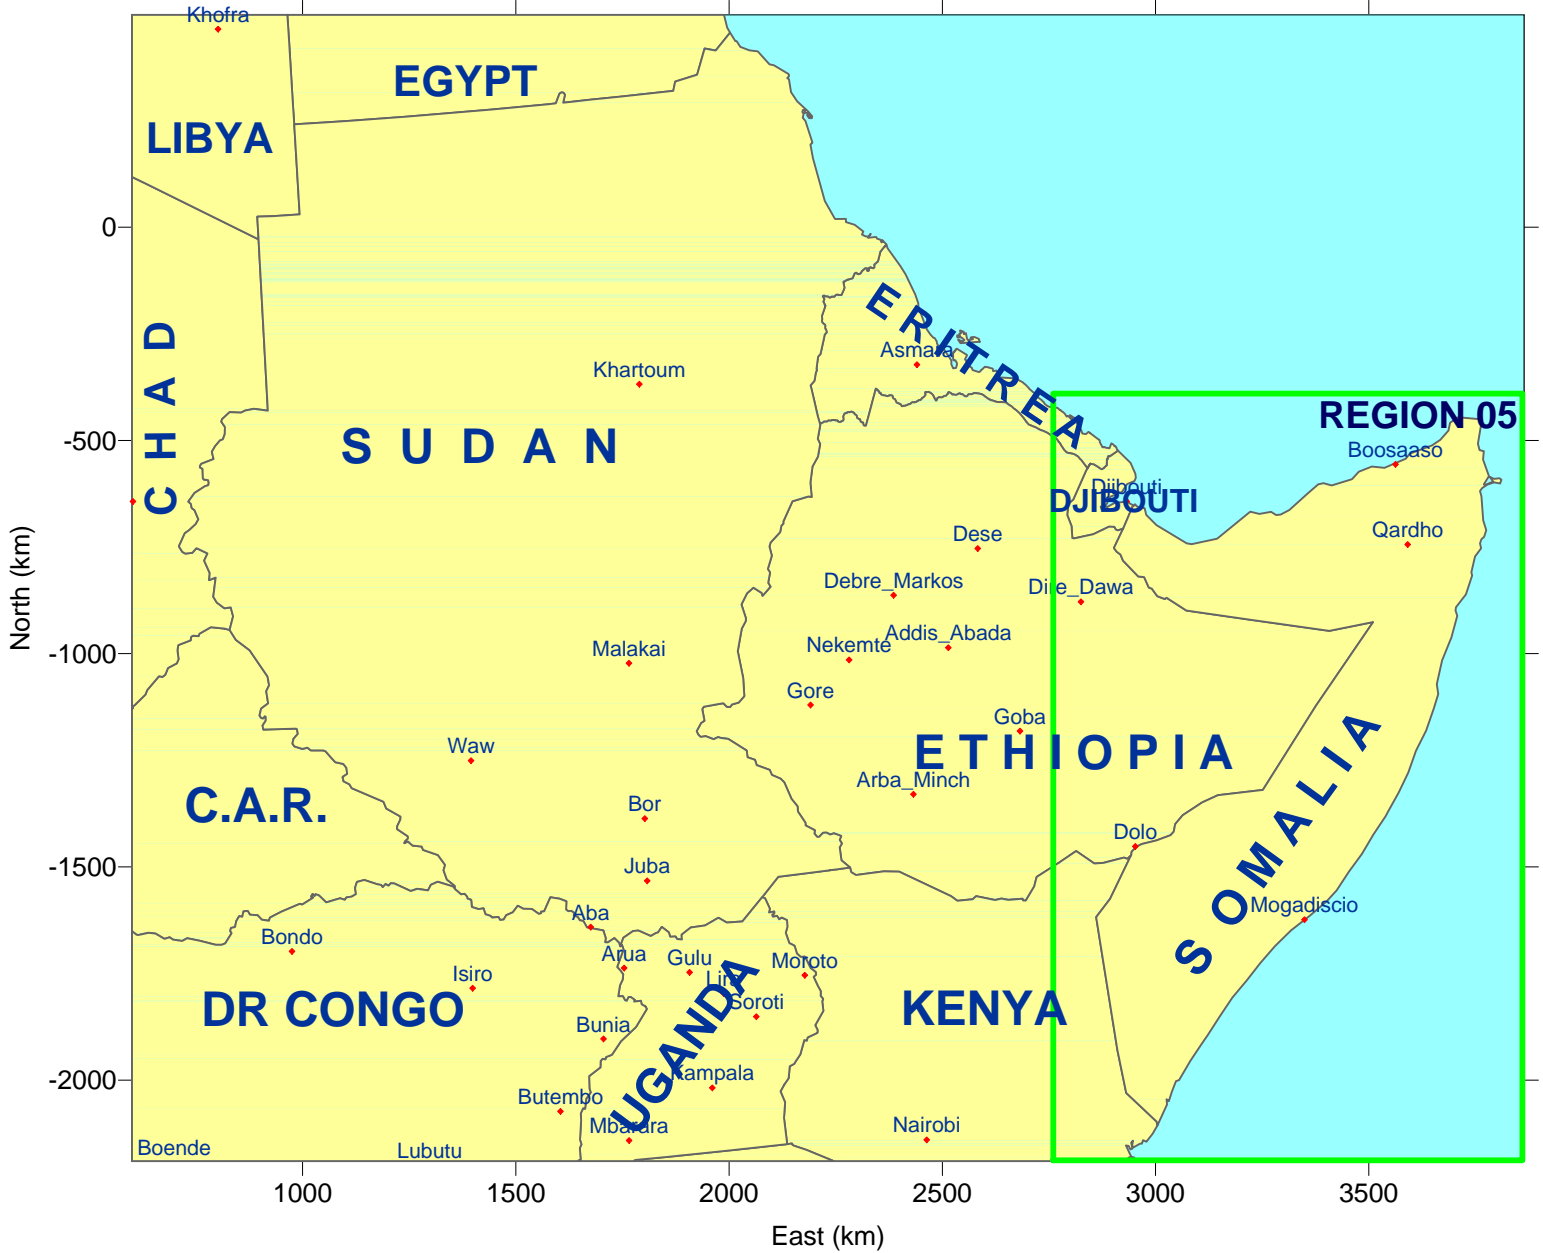

12km MM5 Data Tiles for Africa - Area 4

REGION 05: 135 Tiles

Somalia

Map Projection: LCC; Map Center: 20N,15E
Standards: 2N, 38N
Datum: NWS-84