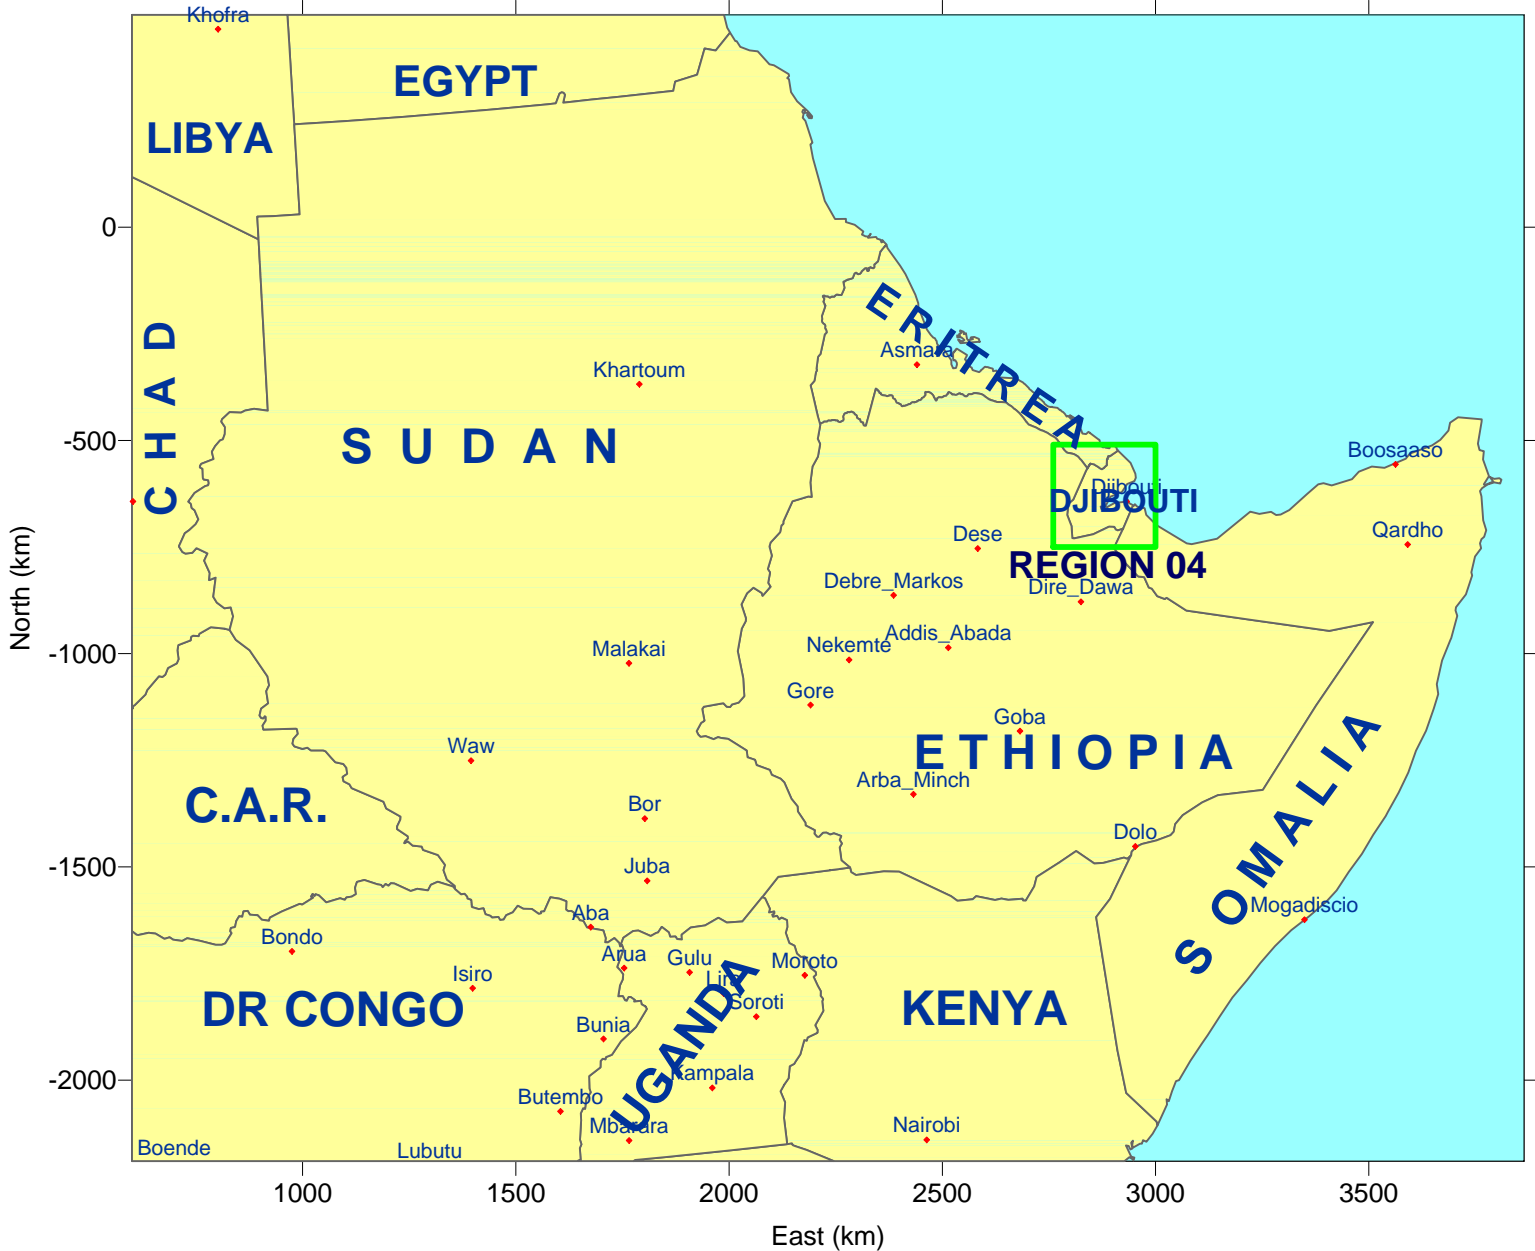

12km MM5 Data Tiles for Africa - Area 4

REGION 04: 4 Tiles

Djibouti

Map Projection: LCC; Map Center: 20N,15E
Standards: 2N, 38N
Datum: NWS-84