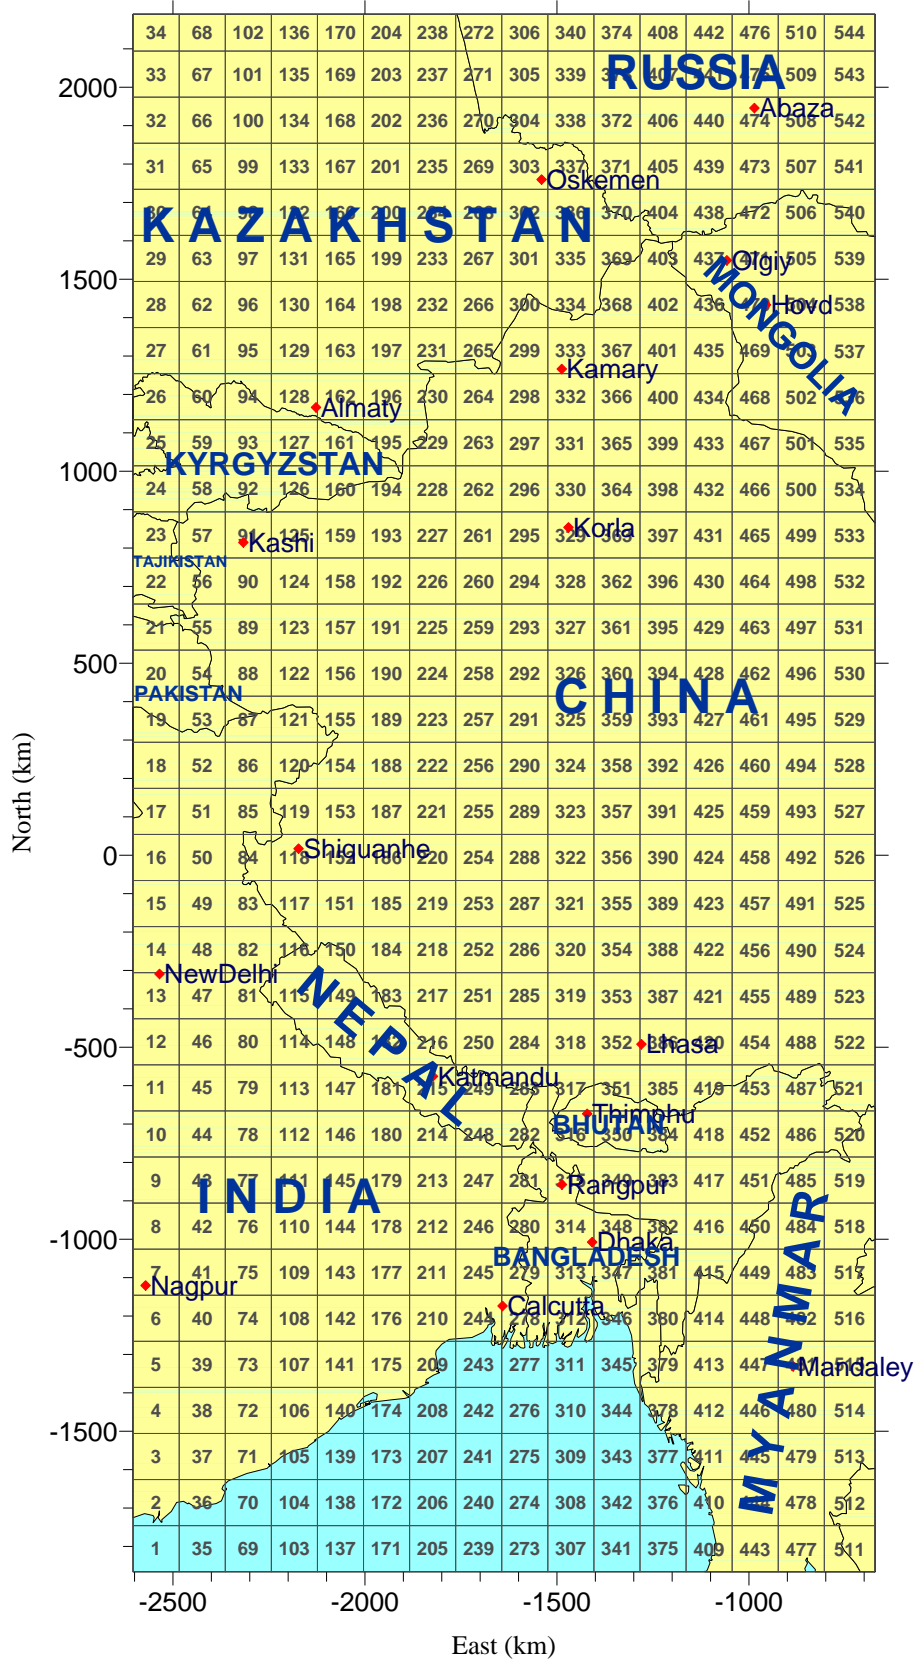

12km MM5 Data Tiles for Asia - Area 4

FULL AREA 4

544 Tiles

Map Projection: LCC; Map Center: 35N,105E
Standard Latitudes: 15N, 55N
Datum: NWS-84

12km MM5 Data Tiles for Asia - Area 4

FULL AREA 4

544 Tiles

Map Projection: LCC; Map Center: 35N,105E
 Standard Latitudes: 15N, 55N
 Datum: NWS-84