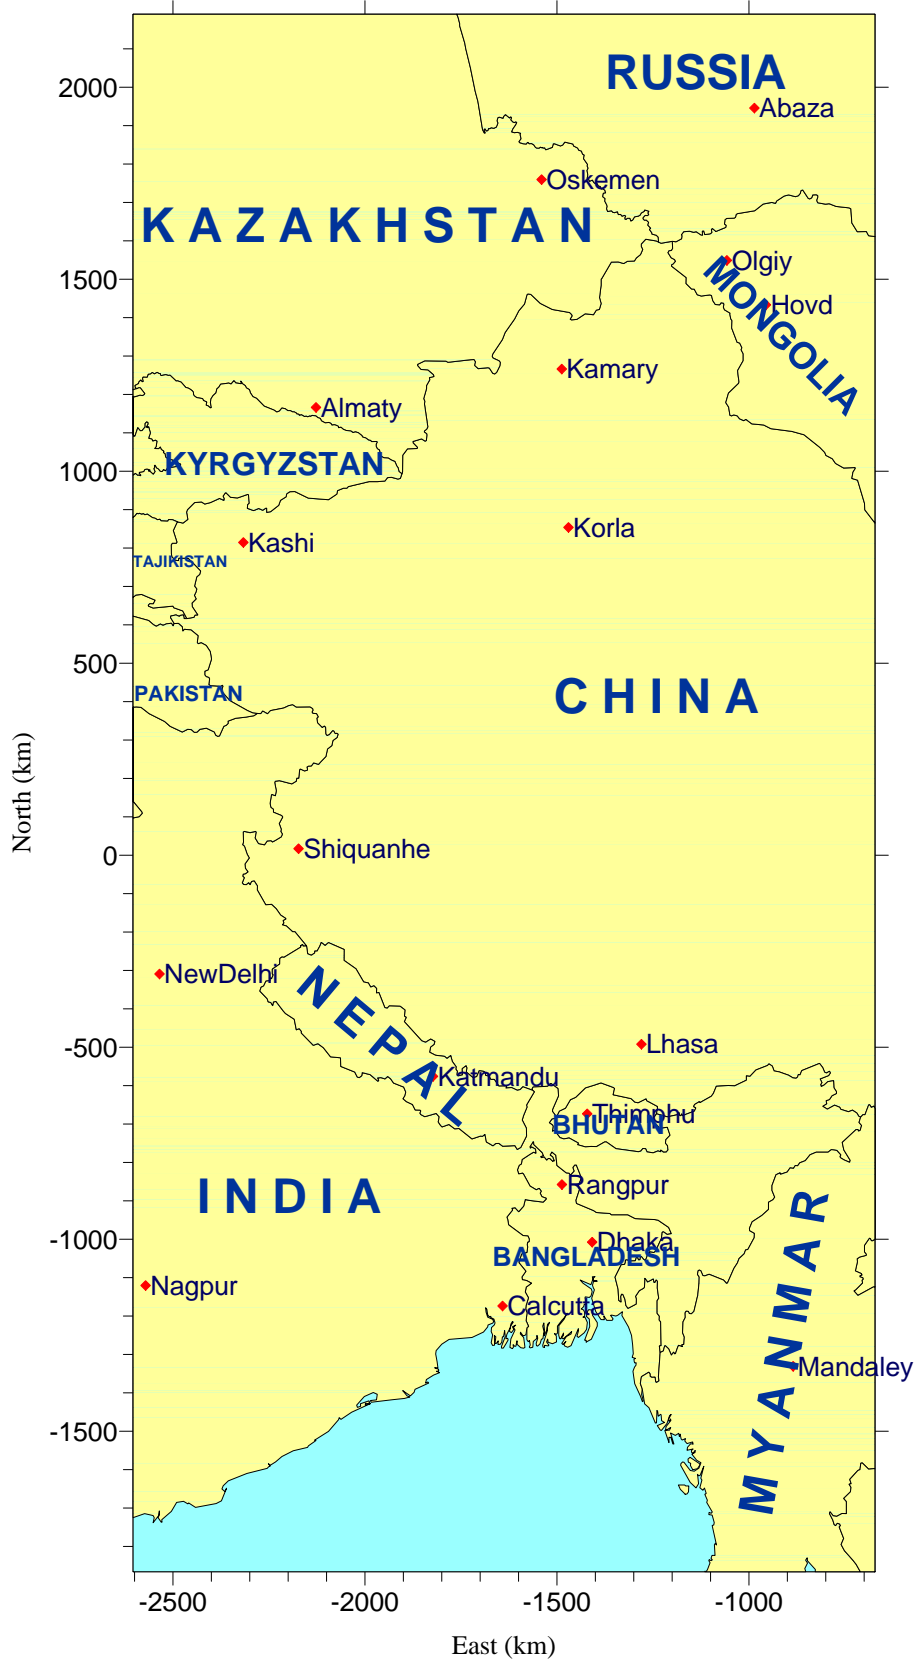

12km MM5 Data Tiles for Asia - Area 4

FULL AREA 4

544 Tiles

Map Projection: LCC; Map Center: 35N,105E
Standard Latitudes: 15N, 55N
Datum: NWS-84

12km MM5 Data Tiles for Asia - Area 4

FULL AREA 4

544 Tiles

Map Projection: LCC; Map Center: 35N,105E
 Standard Latitudes: 15N, 55N
 Datum: NWS-84