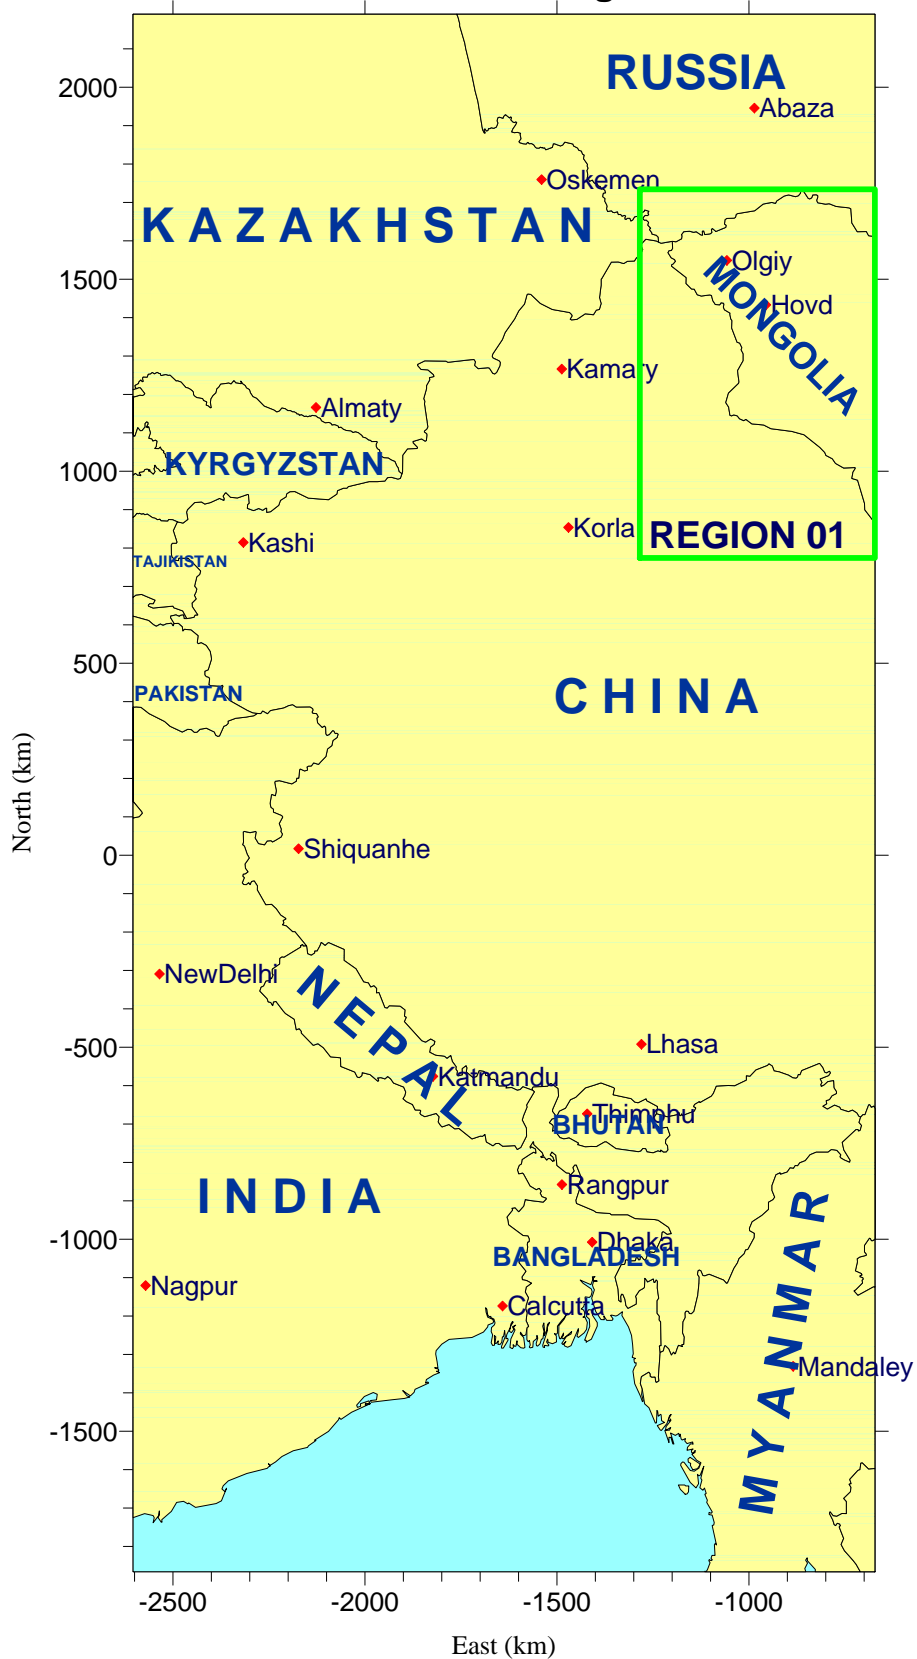

12km MM5 Data Tiles for Asia - Area 4

FULL AREA 4

544 Tiles

Map Projection: LCC; Map Center: 35N,105E
Standard Latitudes: 15N, 55N
Datum: NWS-84

12km MM5 Data Tiles for Asia - Area 4

REGION 01: 40 Tiles

Western Mongolia

Map Projection: LCC; Map Center: 35N,105E
Standard Latitudes: 15N, 55N
Datum: NWS-84

12km MM5 Data Tiles for Asia - Area 4

REGION 02: 320 Tiles

Western China

Map Projection: LCC; Map Center: 35N,105E
Standard Latitudes: 15N, 55N
Datum: NWS-84