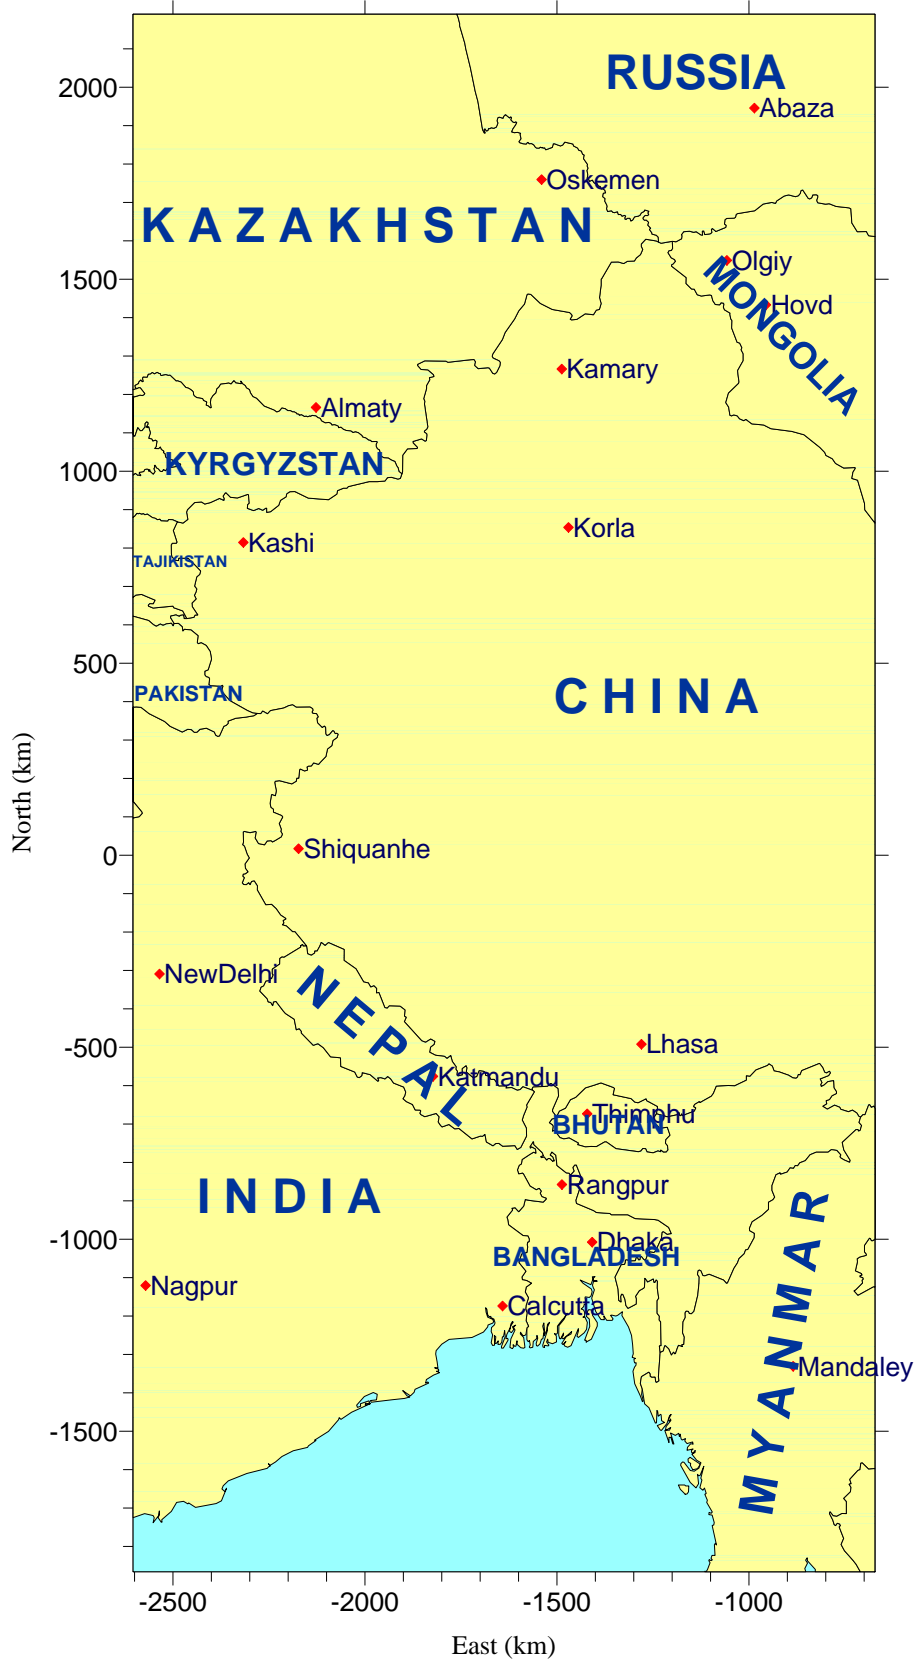

12km MM5 Data Tiles for Asia - Area 4

FULL AREA 4

544 Tiles

Map Projection: LCC; Map Center: 35N,105E
Standard Latitudes: 15N, 55N
Datum: NWS-84

12km MM5 Data Tiles for Asia - Area 4

REGION 01: 40 Tiles

Western Mongolia

Map Projection: LCC; Map Center: 35N,105E
Standard Latitudes: 15N, 55N
Datum: NWS-84

12km MM5 Data Tiles for Asia - Area 4

REGION 02: 320 Tiles

Western China

Map Projection: LCC; Map Center: 35N,105E
Standard Latitudes: 15N, 55N
Datum: NWS-84