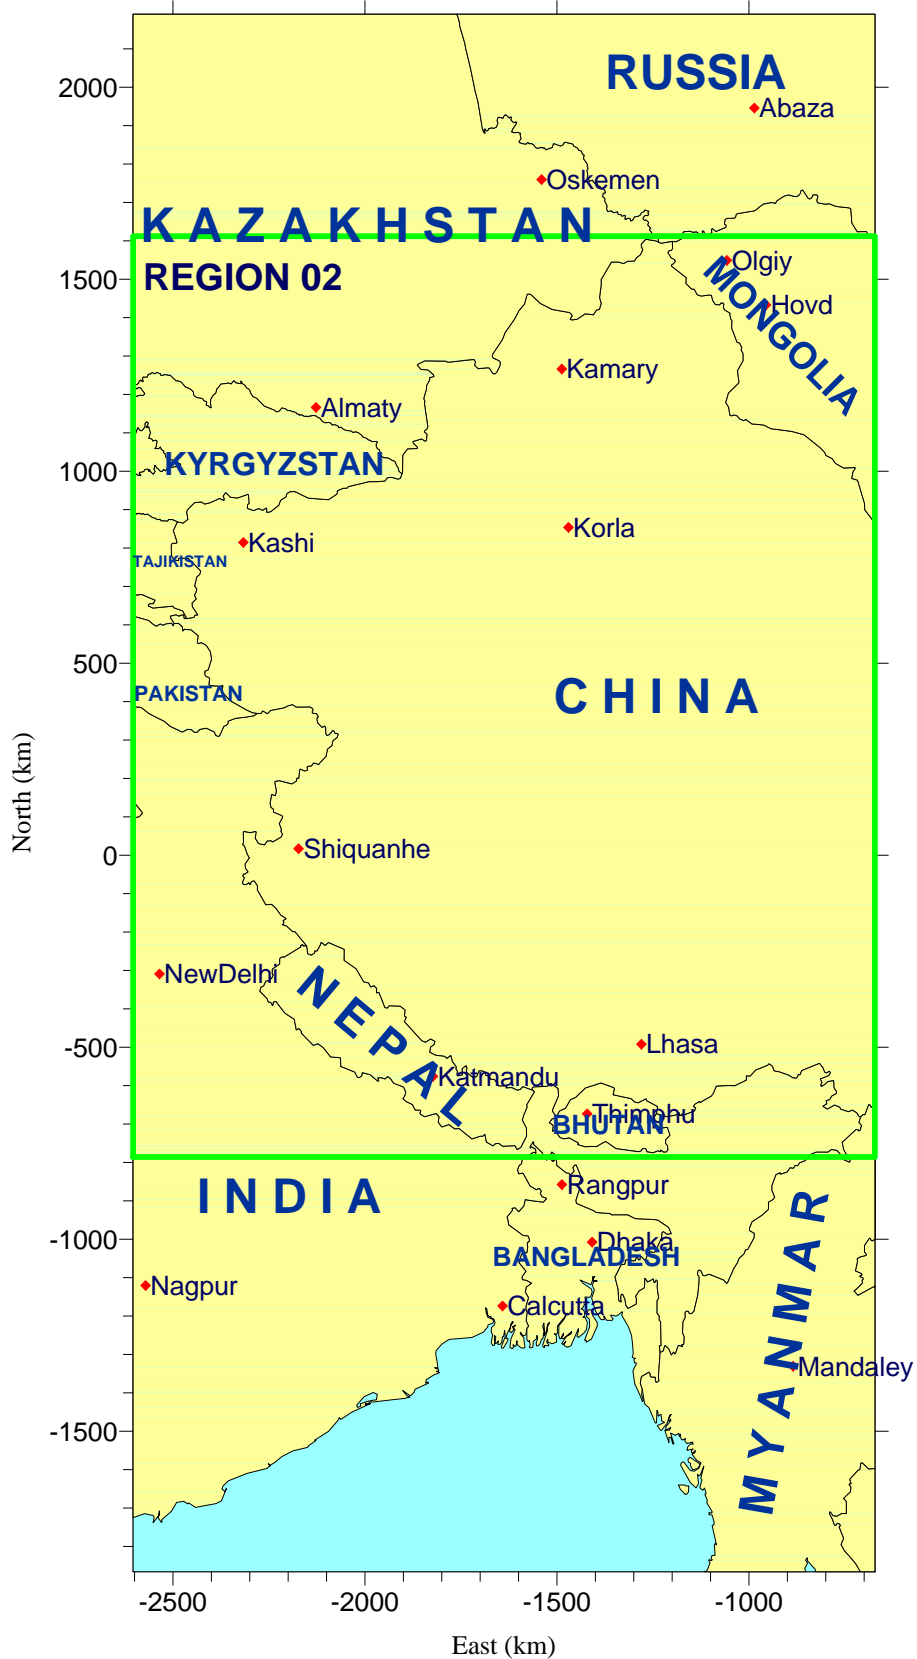

12km MM5 Data Tiles for Asia - Area 4

FULL AREA 4

544 Tiles

Map Projection: LCC; Map Center: 35N,105E
Standard Latitudes: 15N, 55N
Datum: NWS-84

12km MM5 Data Tiles for Asia - Area 4

REGION 01: 40 Tiles

Western Mongolia

Map Projection: LCC; Map Center: 35N,105E
Standard Latitudes: 15N, 55N
Datum: NWS-84

12km MM5 Data Tiles for Asia - Area 4

REGION 02: 320 Tiles

Western China

Map Projection: LCC; Map Center: 35N,105E
Standard Latitudes: 15N, 55N
Datum: NWS-84