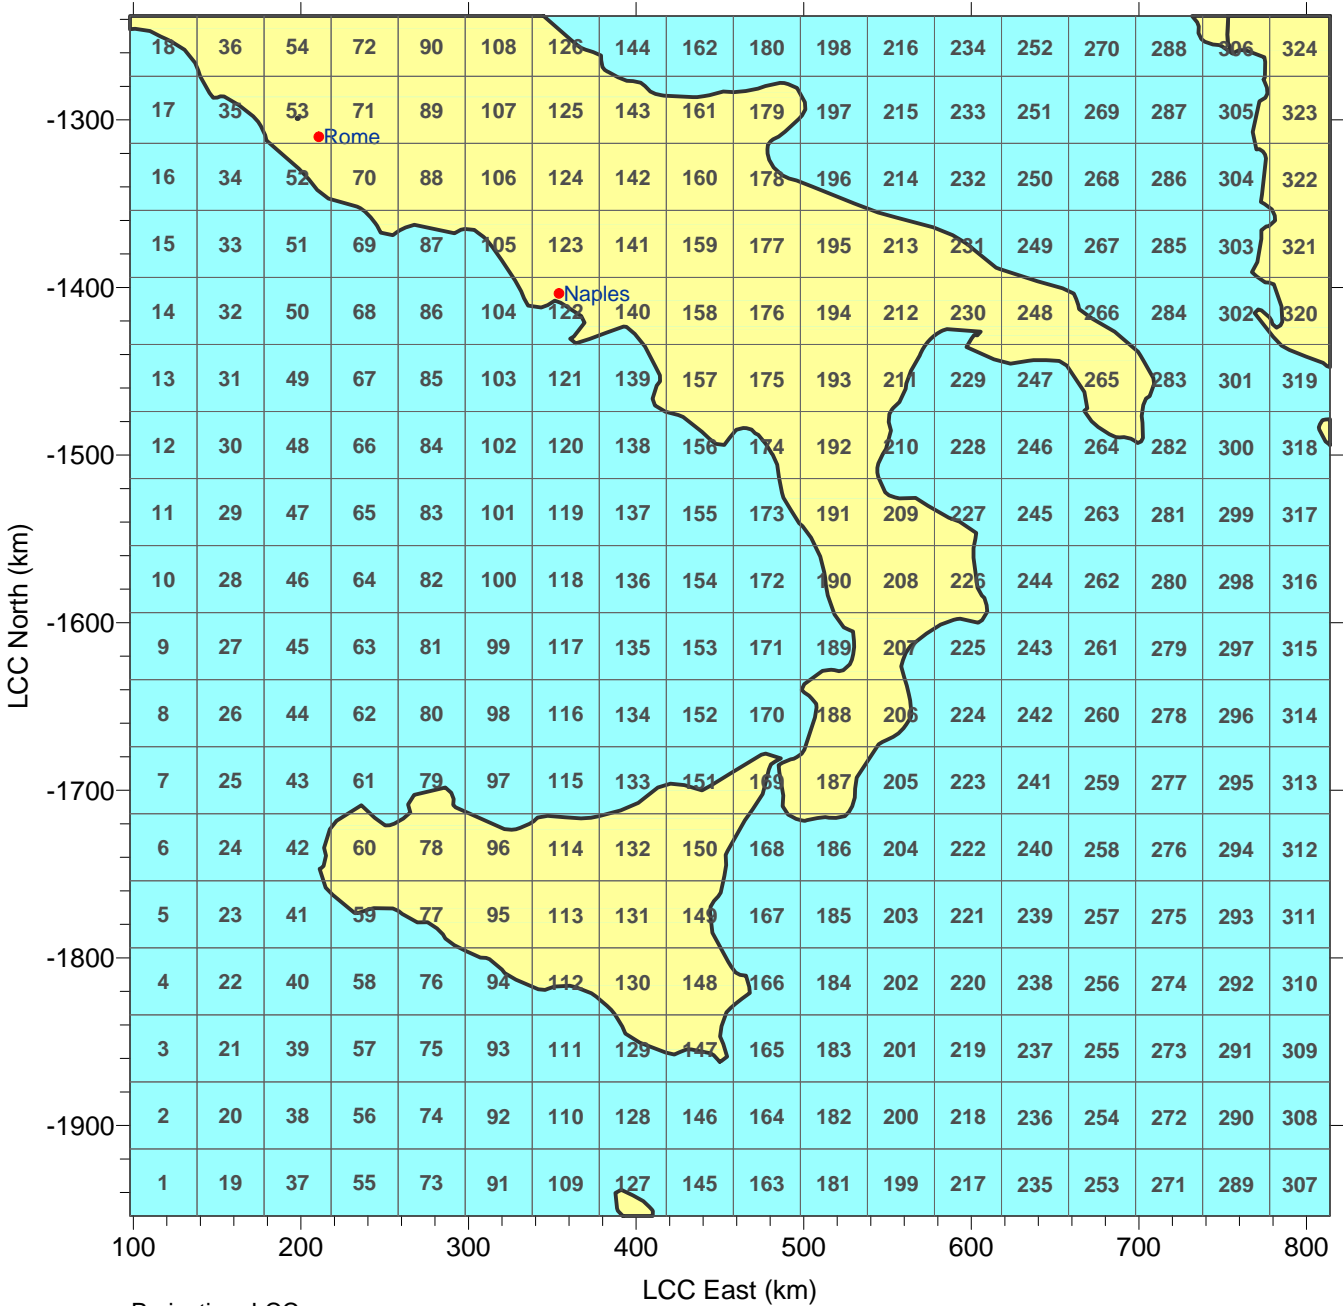

MM5 Data Tiles for Europe

ITALY

4 km

Projection: LCC
Origin: 54°N, 10°E
Matching Latitudes: 35°N, 65°N
False Easting/Northing = 0.0
Datum: NWS-84

MM5 Data Tiles for Europe

ITALY - 4km Data

324 Tiles

Projection: LCC
Origin: 54°N, 10°E
Matching Latitudes: 35°N, 65°N
False Easting/Northing = 0.0
Datum: NWS-84