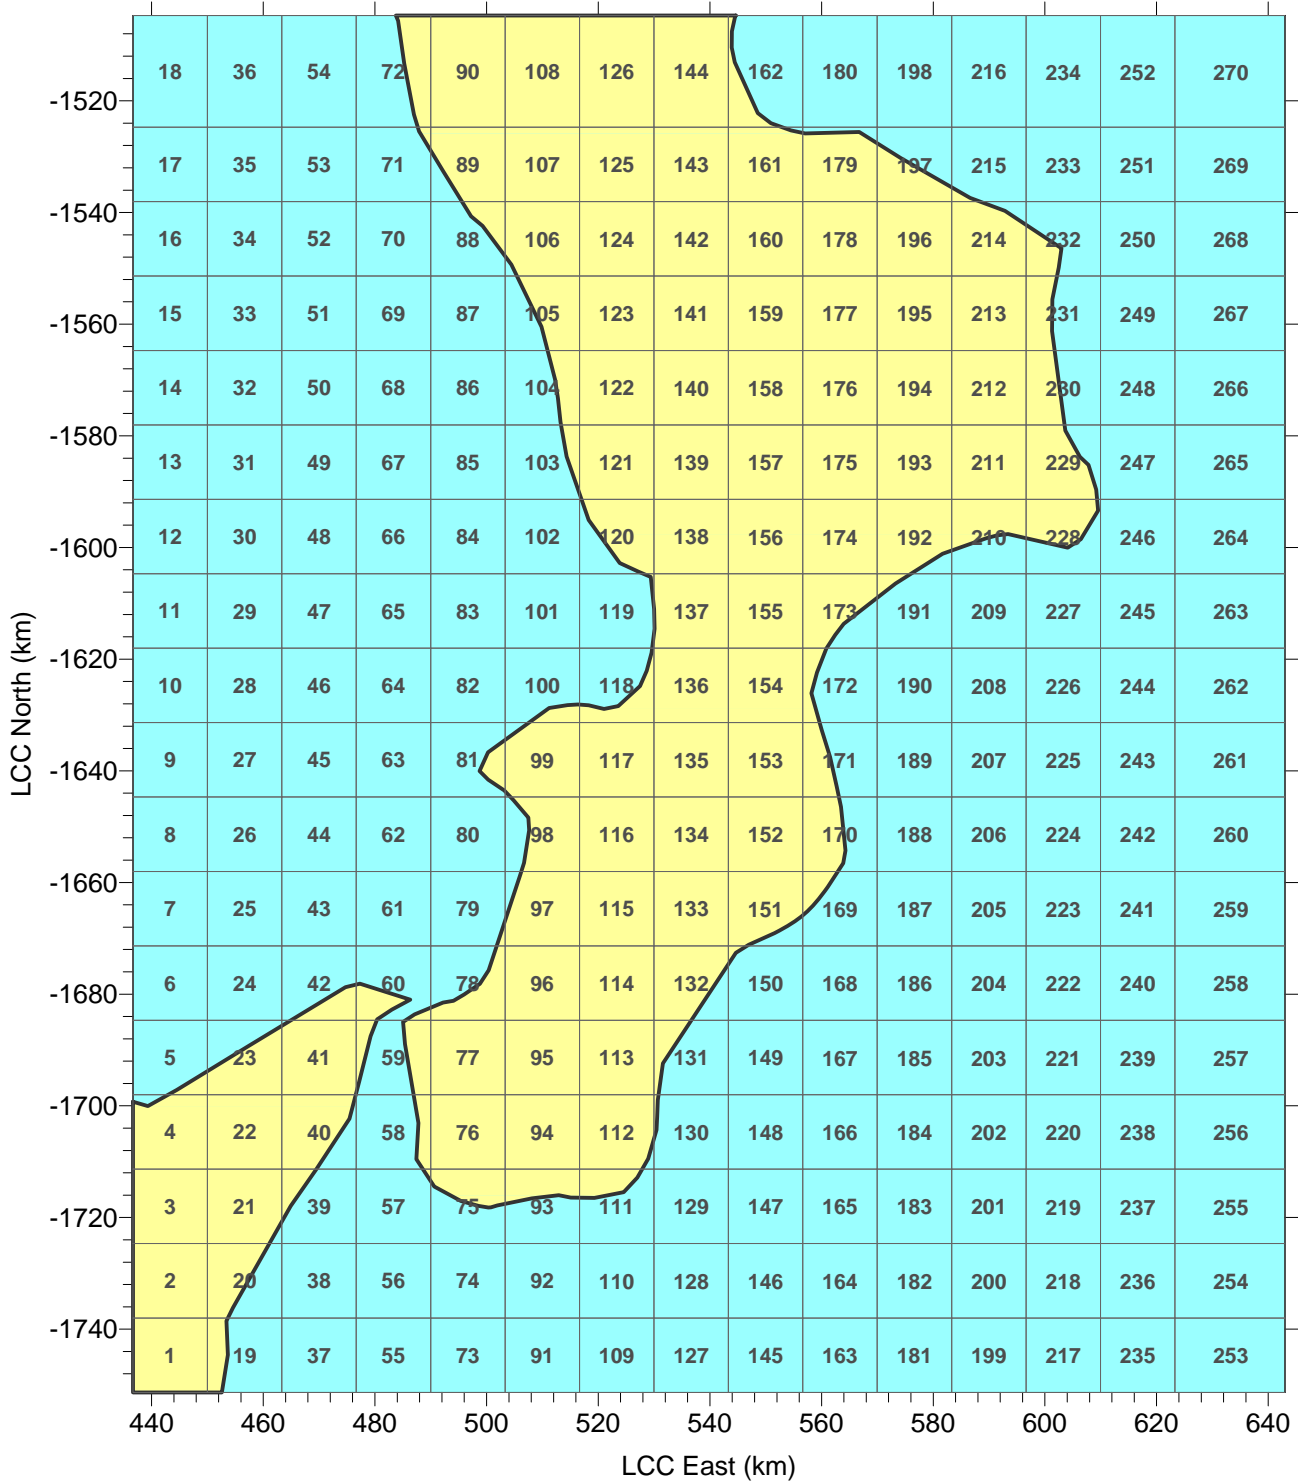

MM5 Data Tiles for Europe

ITALY

1.3 km

Projection: LCC
Origin: 54°N, 10°E
Matching Latitudes: 35°N, 65°N
False Easting/Northing = 0.0
Datum: NWS-84

MM5 Data Tiles for Europe

ITALY - 1.3km Data

270 Tiles

Projection: LCC
Origin: 54°N, 10°E
Matching Latitudes: 35°N, 65°N
False Easting/Northing = 0.0
Datum: NWS-84