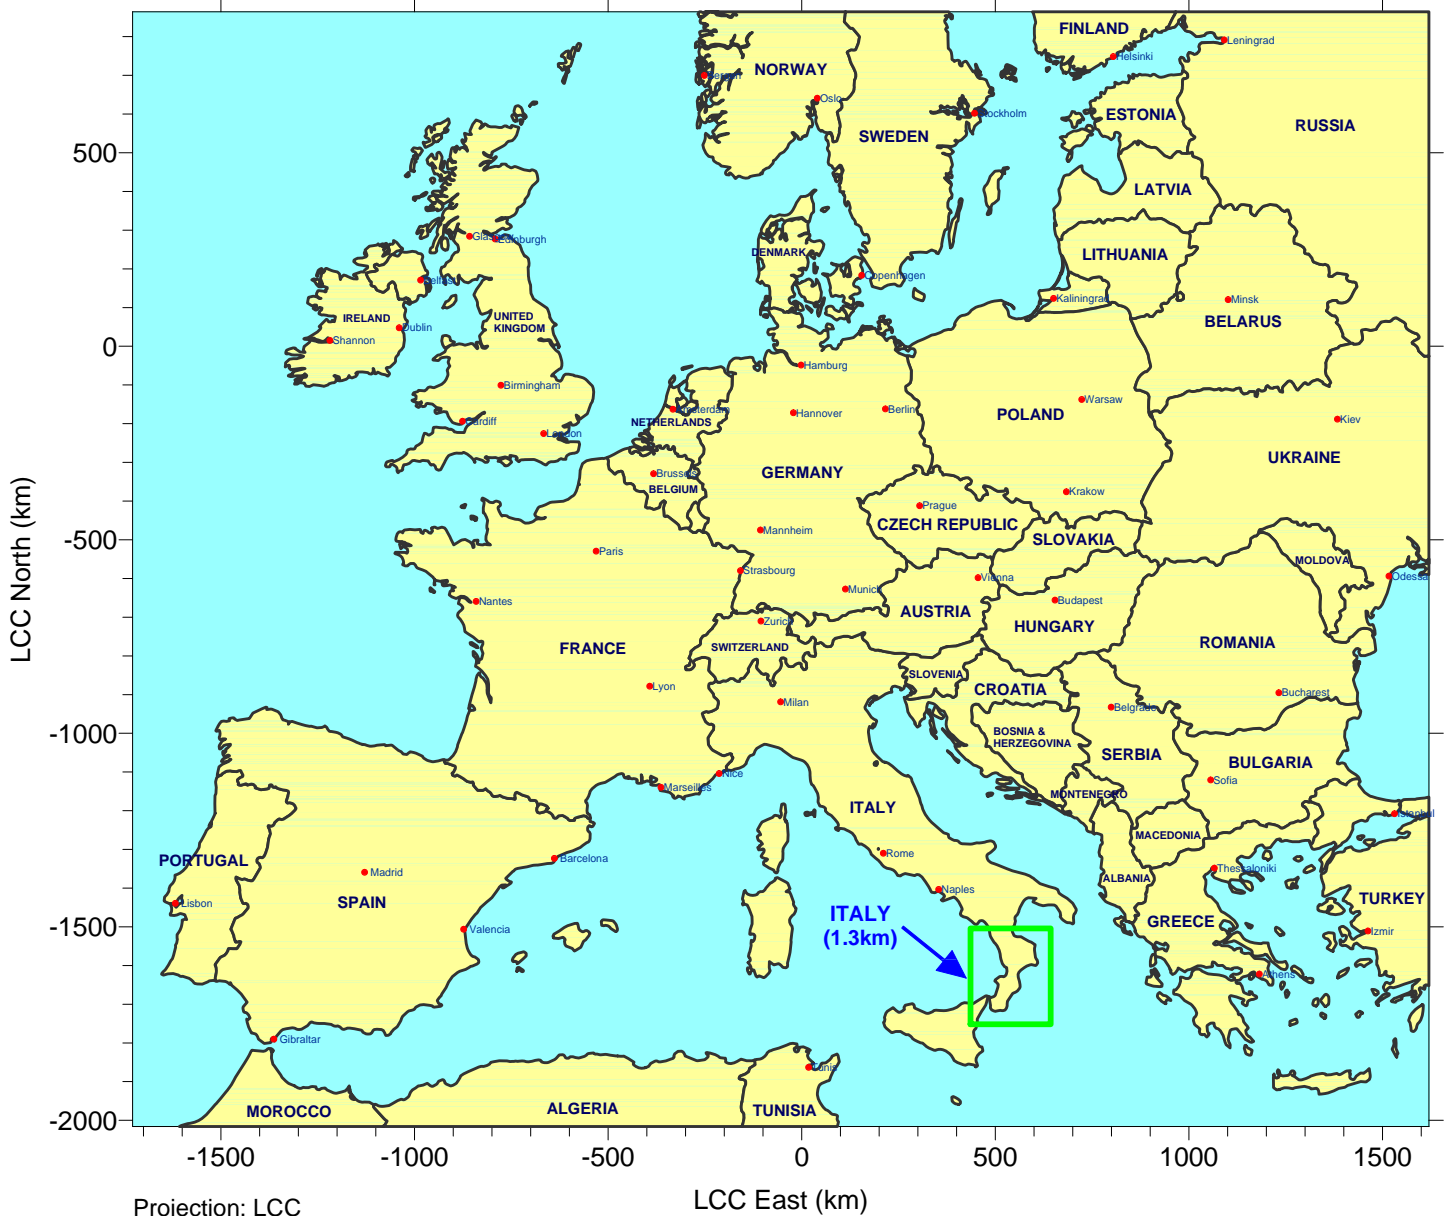

MM5 Data Tiles for Europe

ITALY

1.3 km

Projection: LCC
Origin: 54°N, 10°E
Matching Latitudes: 35°N, 65°N
False Easting/Northing = 0.0
Datum: NWS-84

MM5 Data Tiles for Europe

ITALY - 1.3km Data

270 Tiles

Projection: LCC
Origin: 54°N, 10°E
Matching Latitudes: 35°N, 65°N
False Easting/Northing = 0.0
Datum: NWS-84