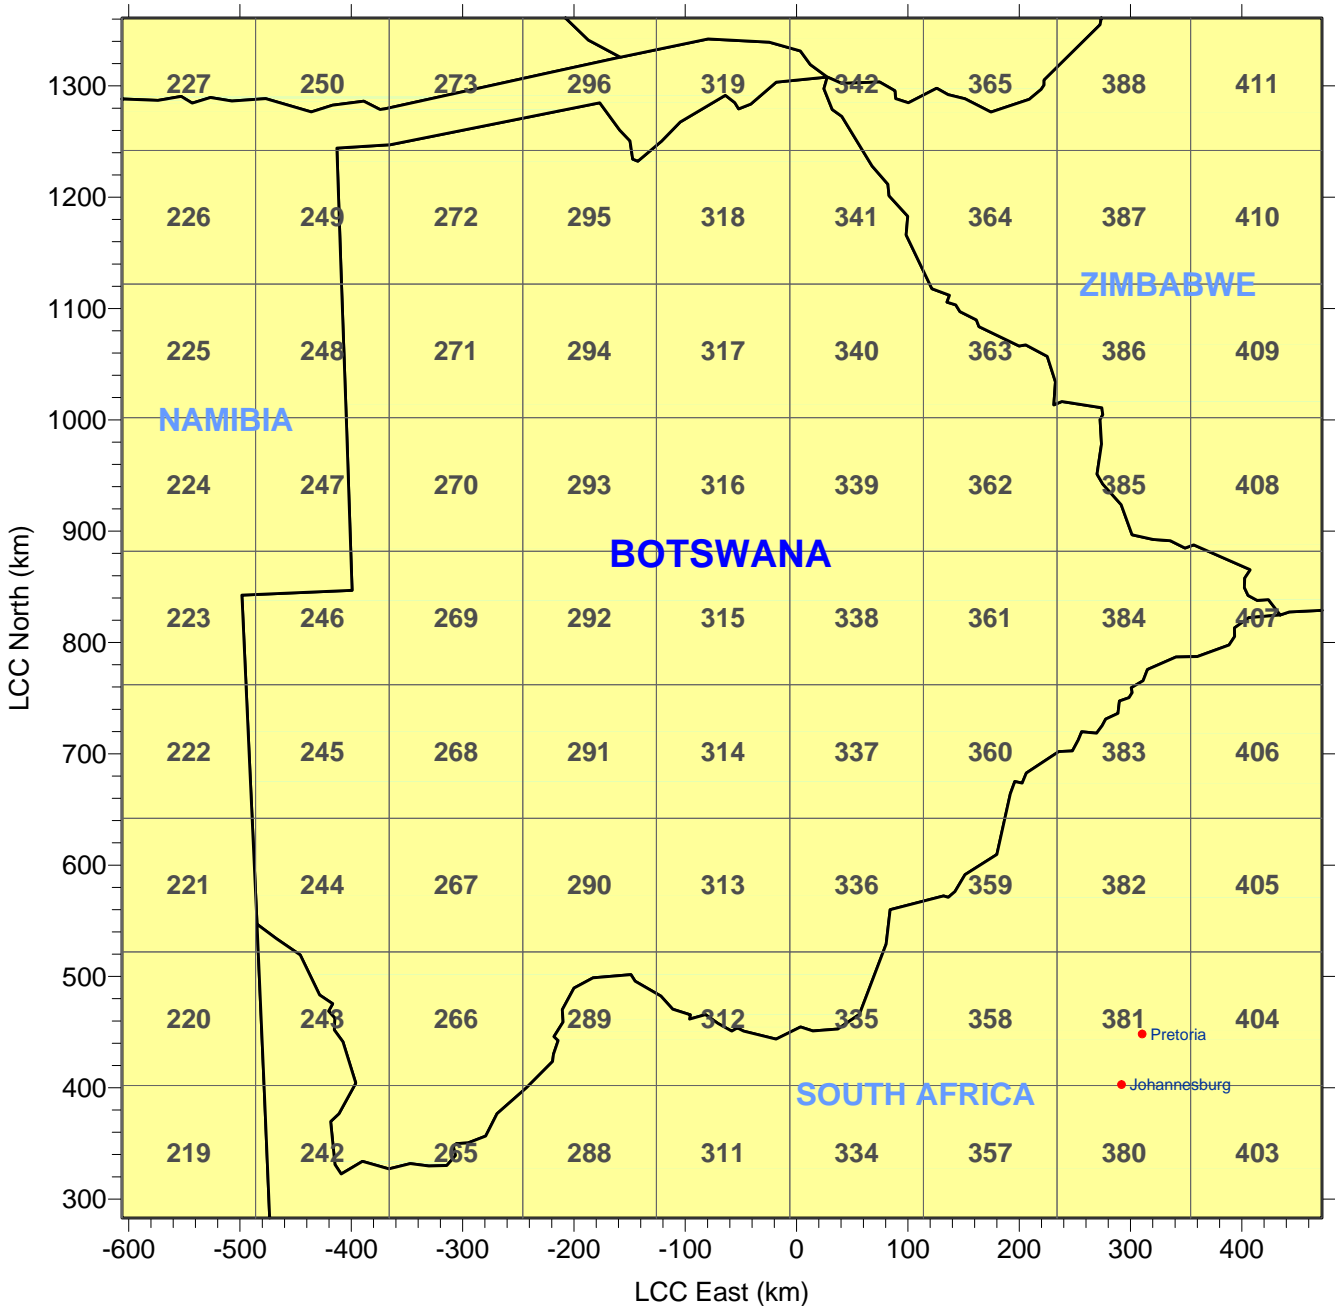

### NAMIBIA

Projection: Lambert Conformal Conic (LCC)  
Origin: 30°S, 25°E  
Matching Latitudes: 13°S, 47°S  
False Easting/Northing = 0.0  
Datum: NWS-84

# 12km MM5 Data Tiles for Africa - Area 1

## REGION 02: 81 Tiles

BOTSWANA

Projection: Lambert Conformal Conic (LCC)  
 Origin: 30°S, 25°E  
 Matching Latitudes: 13°S, 47°S  
 False Easting/Northing = 0.0  
 Datum: NWS-84