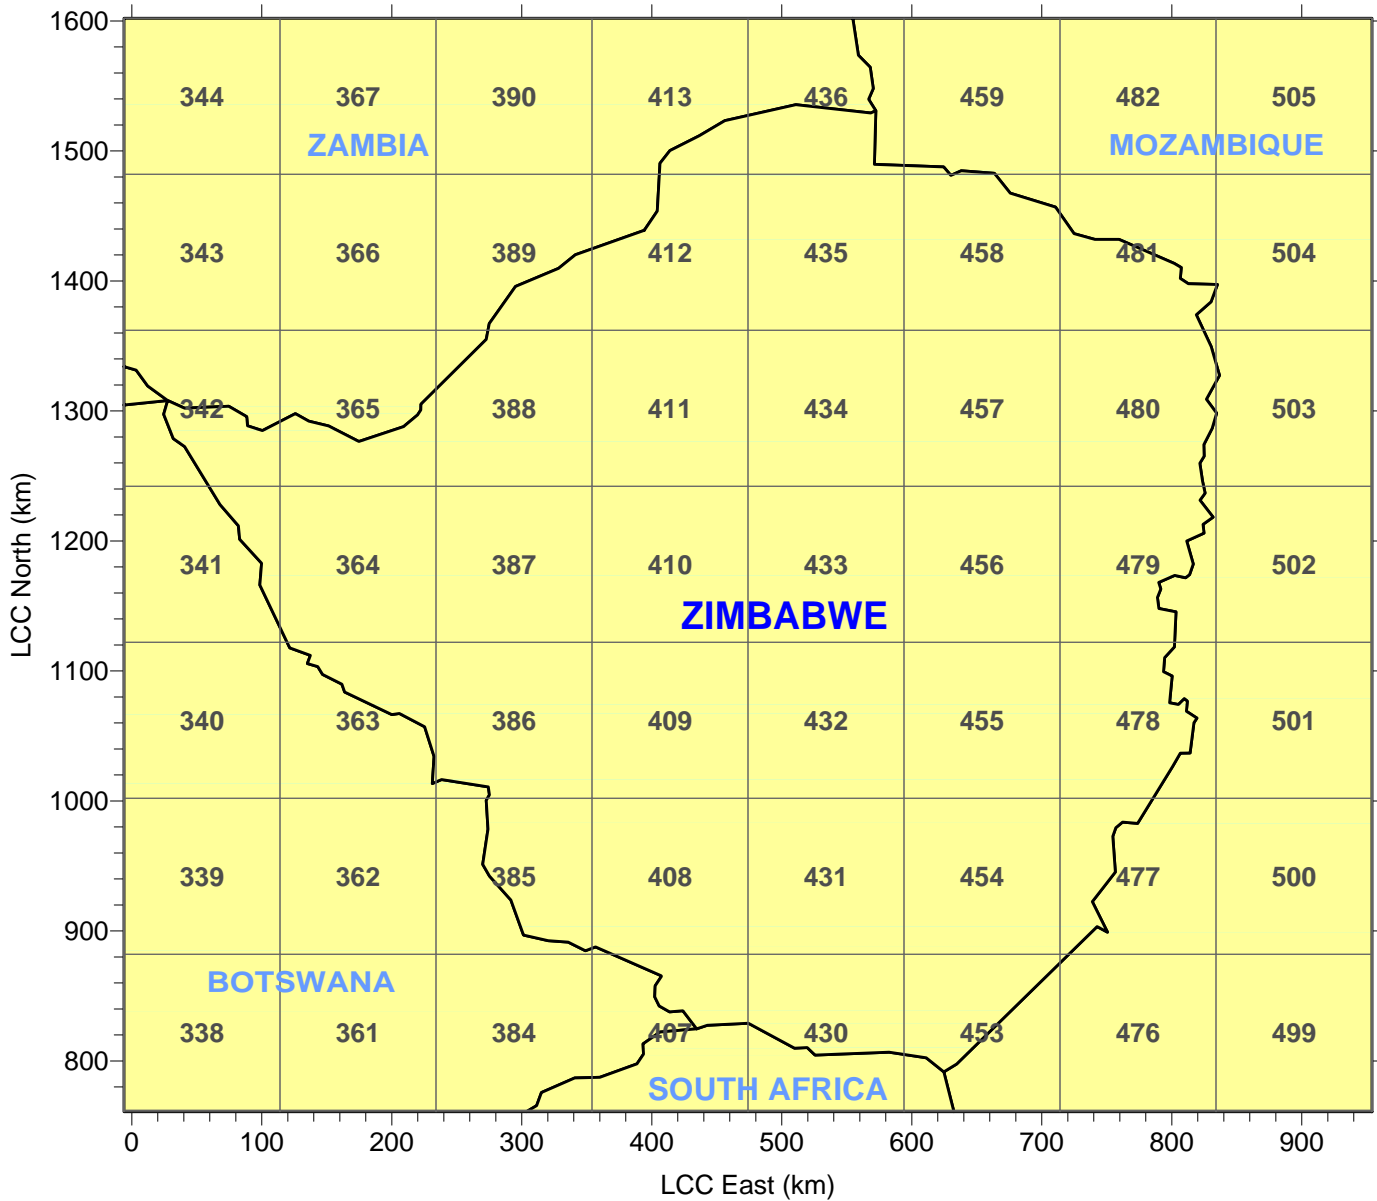

12km MM5 Data Tiles for Africa - Area 1

REGION 03: 56 Tiles

ZIMBABWE

Projection: Lambert Conformal Conic (LCC)
Origin: 30°S, 25°E
Matching Latitudes: 13°S, 47°S
False Easting/Northing = 0.0
Datum: NWS-84