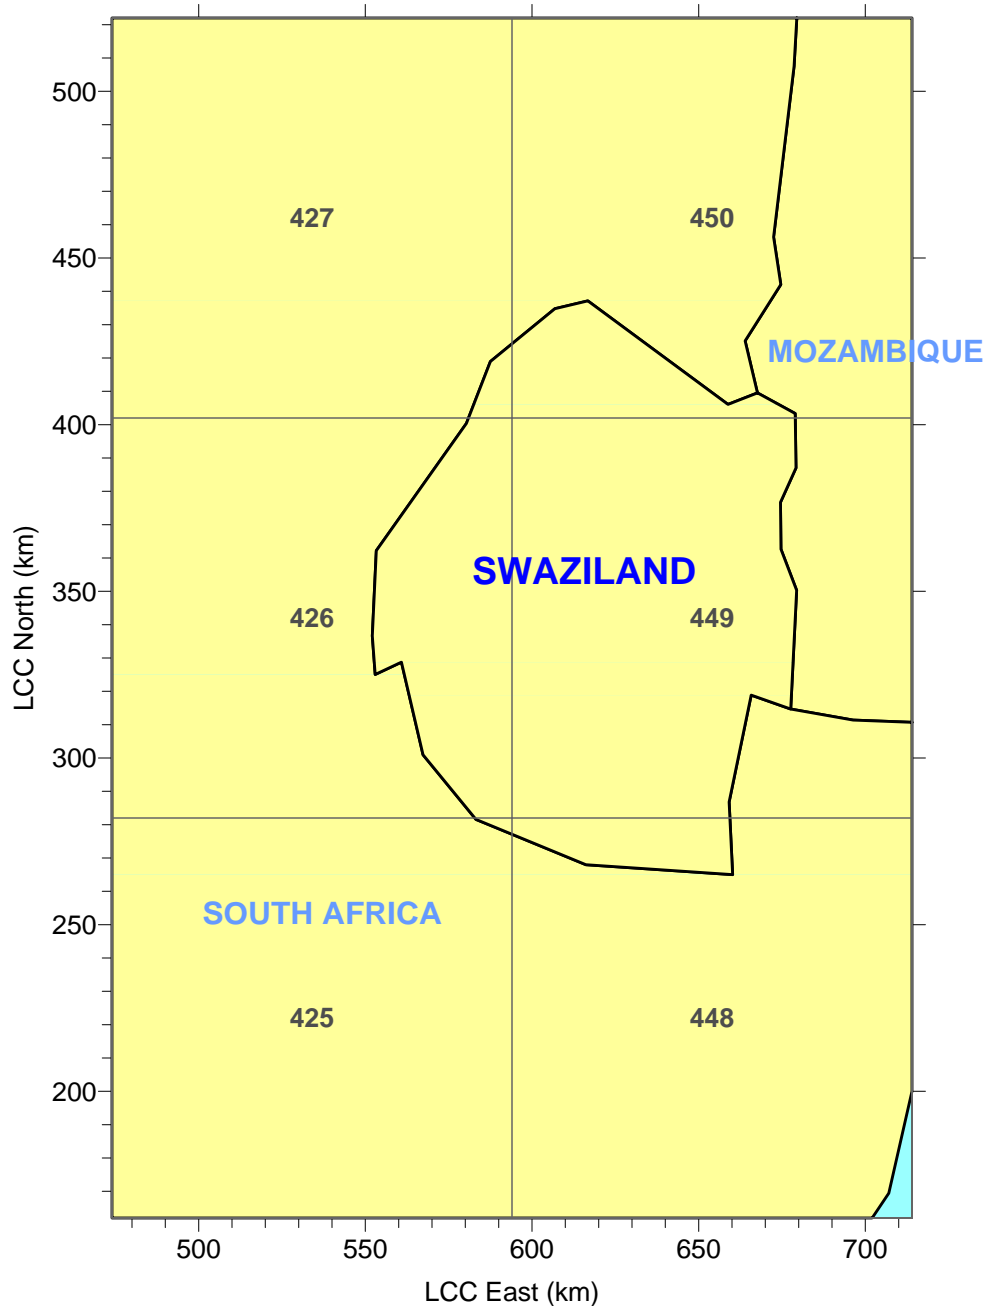

12km MM5 Data Tiles for Africa - Area 1

REGION 05: 6 Tiles

SWAZILAND

Projection: Lambert Conformal Conic (LCC)

Origin: 30°S, 25°E

Matching Latitudes: 13°S, 47°S

False Easting/Northing = 0.0

Datum: NWS-84