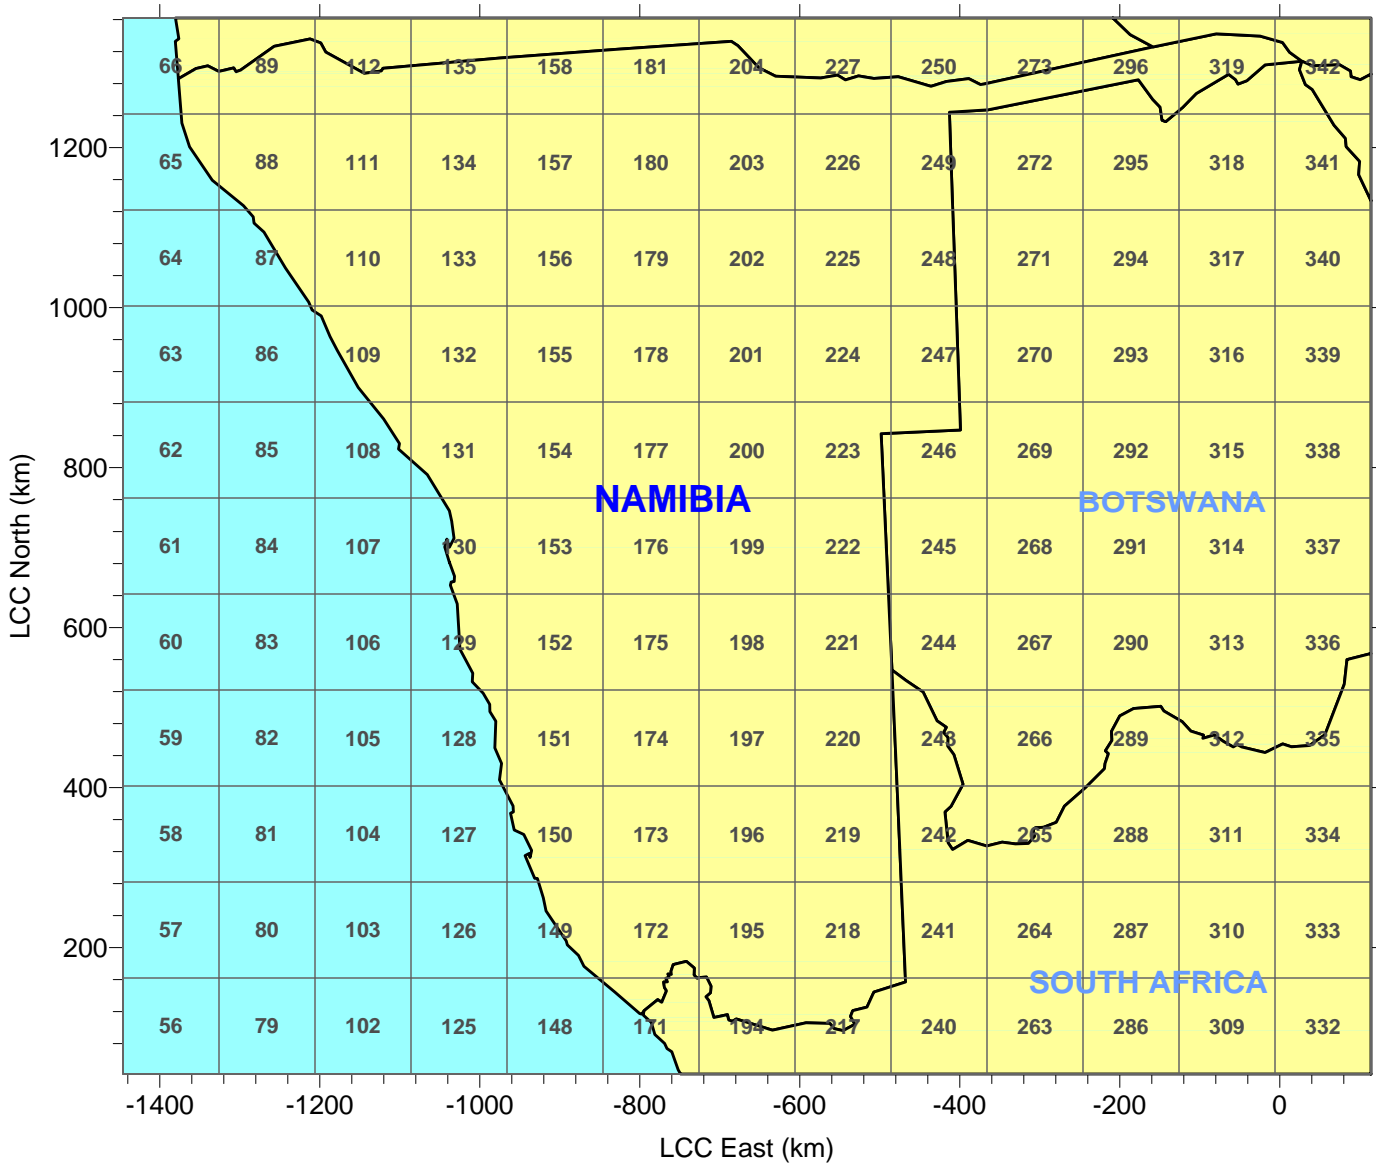

## FULL AREA 1

529 TILES

Projection: Lambert Conformal Conic (LCC)  
 Origin: 30°S, 25°E  
 Matching Latitudes: 13°S, 47°S  
 False Easting/Northing = 0.0  
 Datum: NWS-84

# 12km MM5 Data Tiles for Africa - Area 1

## REGION 01: 143 Tiles

### NAMIBIA

Projection: Lambert Conformal Conic (LCC)  
Origin: 30°S, 25°E  
Matching Latitudes: 13°S, 47°S  
False Easting/Northing = 0.0  
Datum: NWS-84