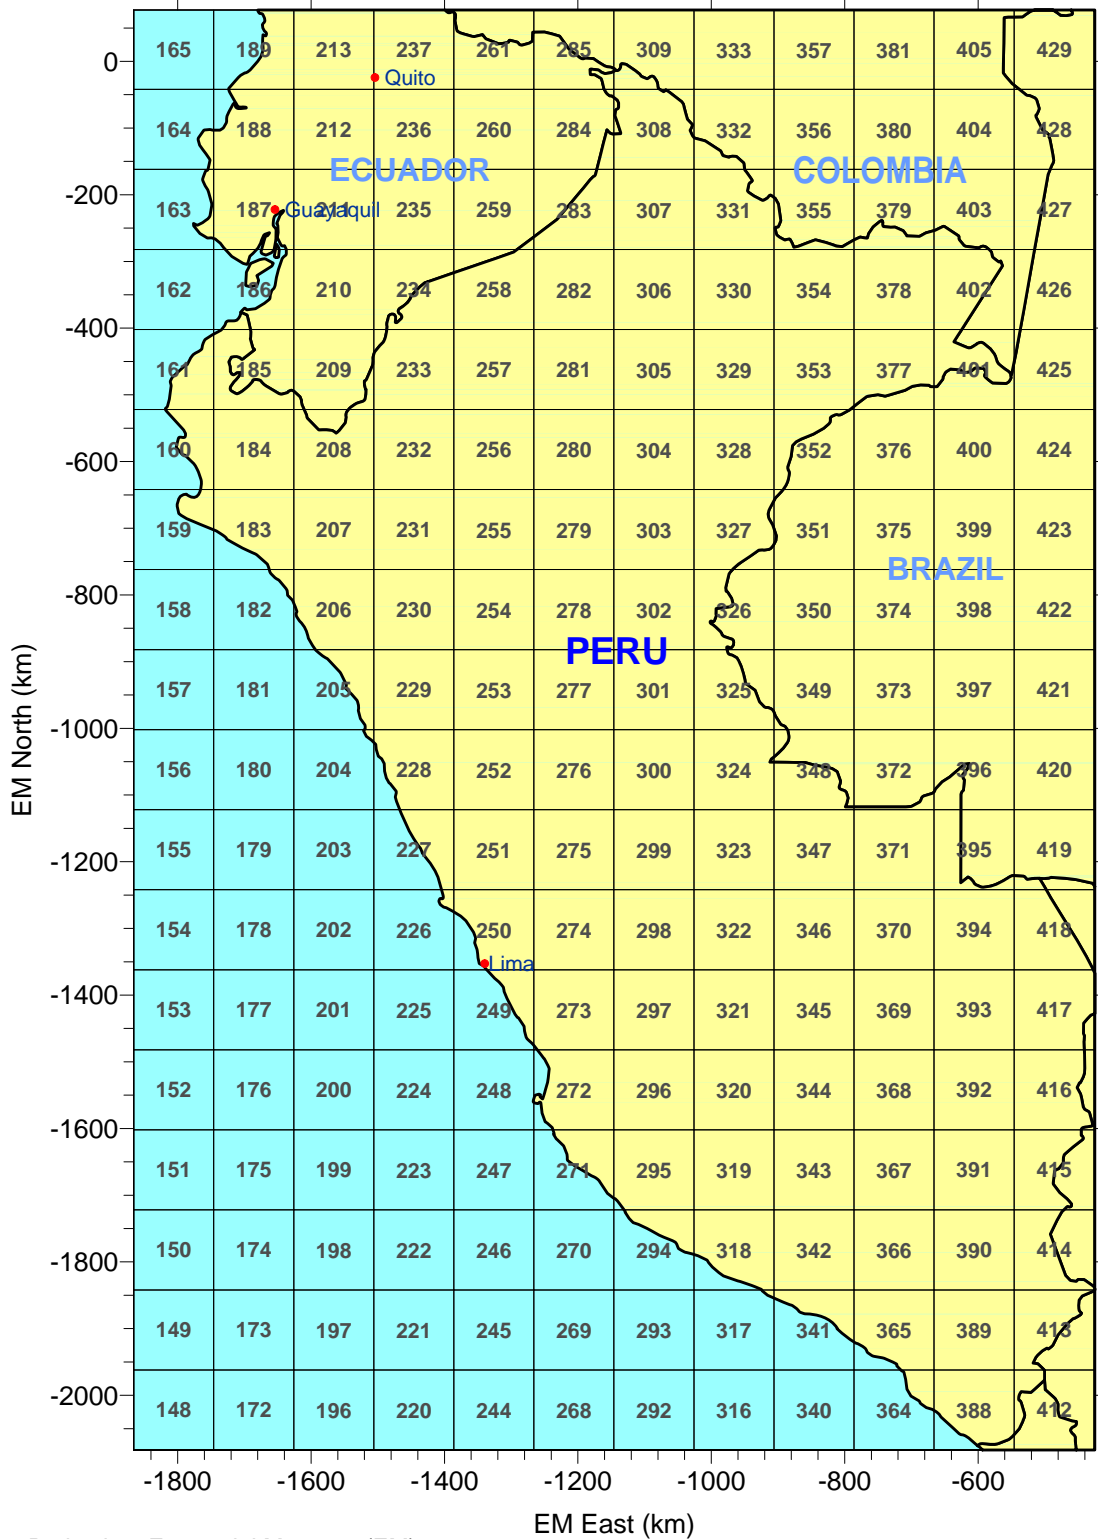

# 12km MM5 Data Tiles for South America - Area 5

## FULL AREA 5

504 TILES

Projection: Equatorial Mercator (EM)  
 Origin: 0°N, 65°W  
 Datum: NWS-84

## REGION 01: 216 TILES

PERU

Projection: Equatorial Mercator (EM)  
Origin: 0°N, 65°W  
Datum: NWS-84