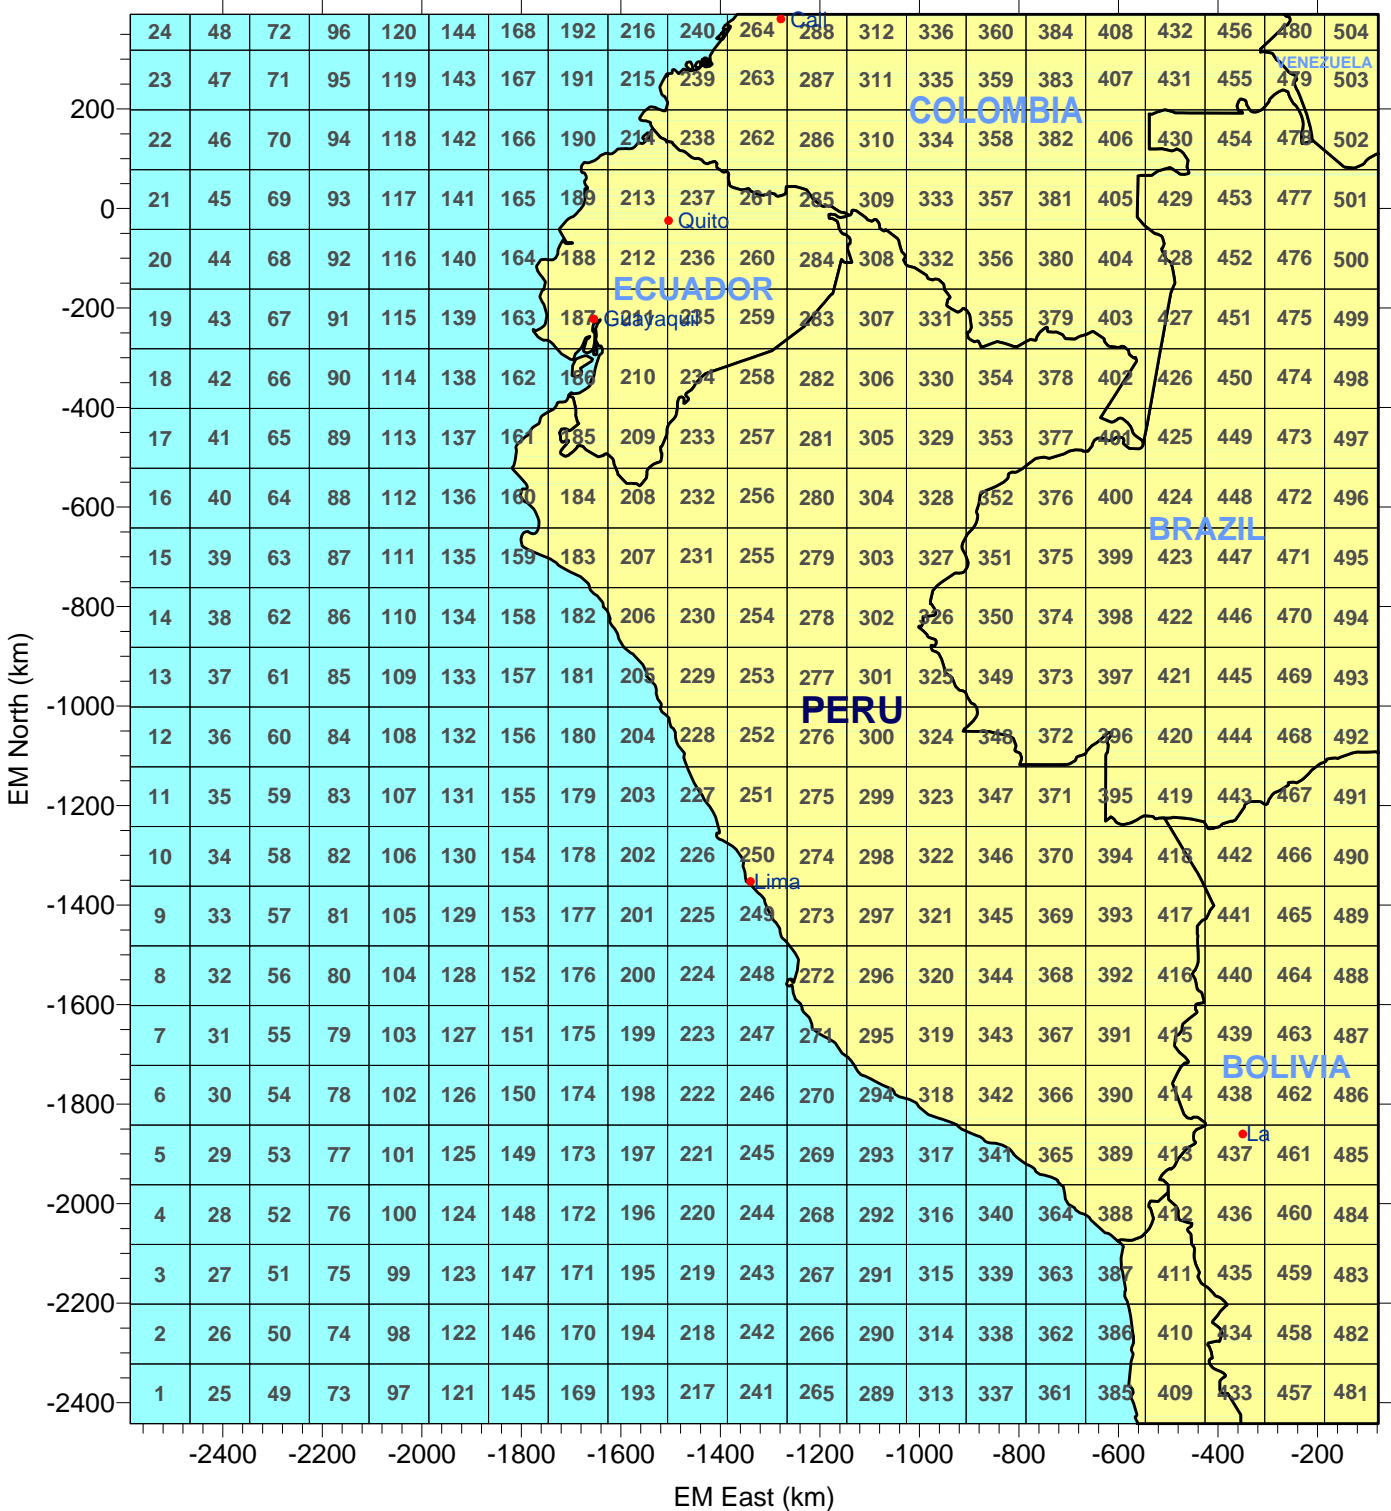

# 12km MM5 Data Tiles for South America - Area 5

## FULL AREA 5

504 TILES

Projection: Equatorial Mercator (EM)  
 Origin: 0°N, 65°W  
 Datum: NWS-84

## REGION 01: 216 TILES

PERU

Projection: Equatorial Mercator (EM)  
Origin: 0°N, 65°W  
Datum: NWS-84