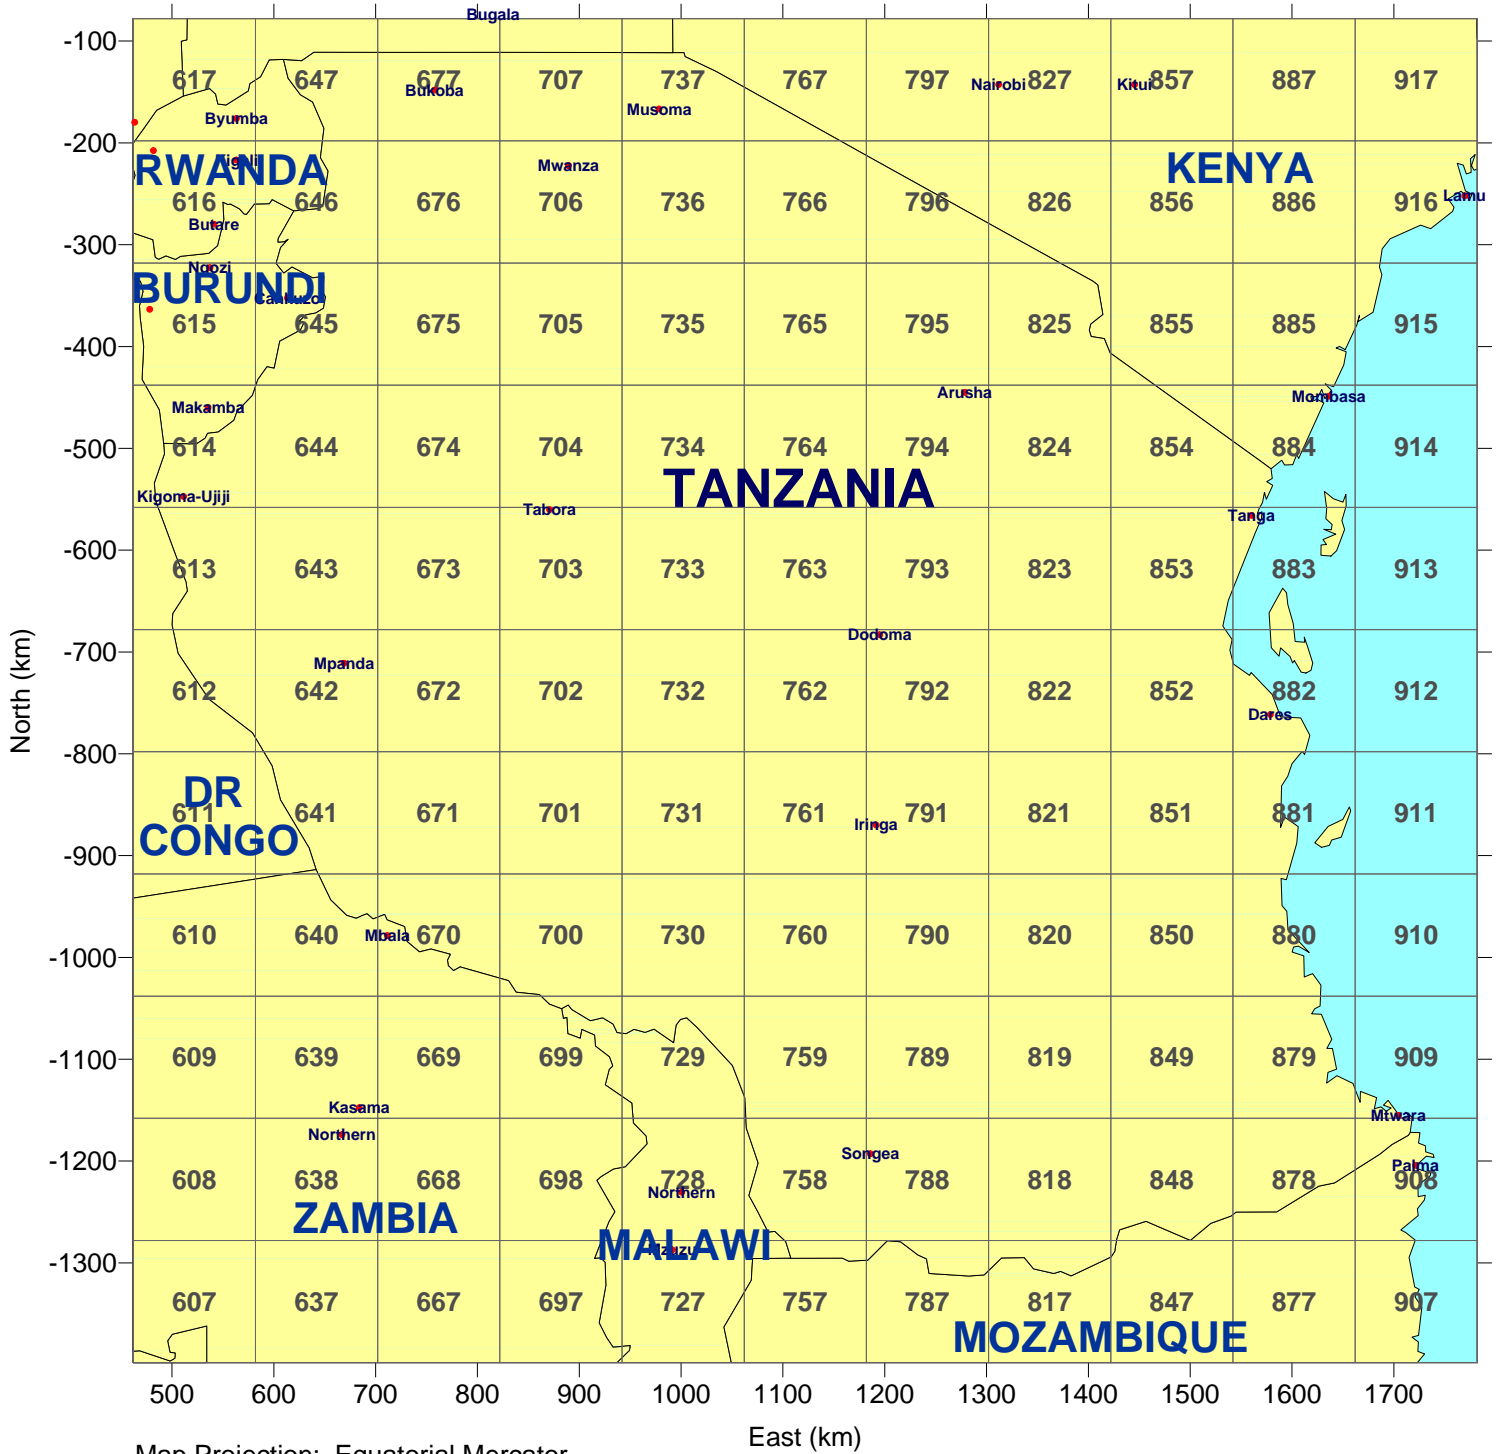

Map Projection: Equatorial Mercator
 Map Center: 0N, 25E
 Datum: NWS-84

12km MM5 Data Tiles for Africa - Area 2

REGION 07: 36 Tiles

Uganda

Map Projection: Equatorial Mercator
Map Center: 0N,25E
Datum: NWS-84

12km MM5 Data Tiles for Africa - Area 2

REGION 09: 6 Tiles

Rwanda

Map Projection: Equatorial Mercator
Map Center: 0N,25E
Datum: NWS-84

12km MM5 Data Tiles for Africa - Area 2

REGION 10: 9 Tiles

Burundi

Map Projection: Equatorial Mercator
Map Center: 0N,25E
Datum: NWS-84

12km MM5 Data Tiles for Africa - Area 2

REGION 11: 121 Tiles

Tanzania

Map Projection: Equatorial Mercator
Map Center: 0N,25E
Datum: NWS-84

12km MM5 Data Tiles for Africa - Area 2

REGION 12: 169 Tiles

Angola

Map Projection: Equatorial Mercator
 Map Center: 0N,25E
 Datum: NWS-84

12km MM5 Data Tiles for Africa - Area 2

REGION 14: 32 Tiles

Malawi

Map Projection: Equatorial Mercator
Map Center: 0N,25E
Datum: NWS-84