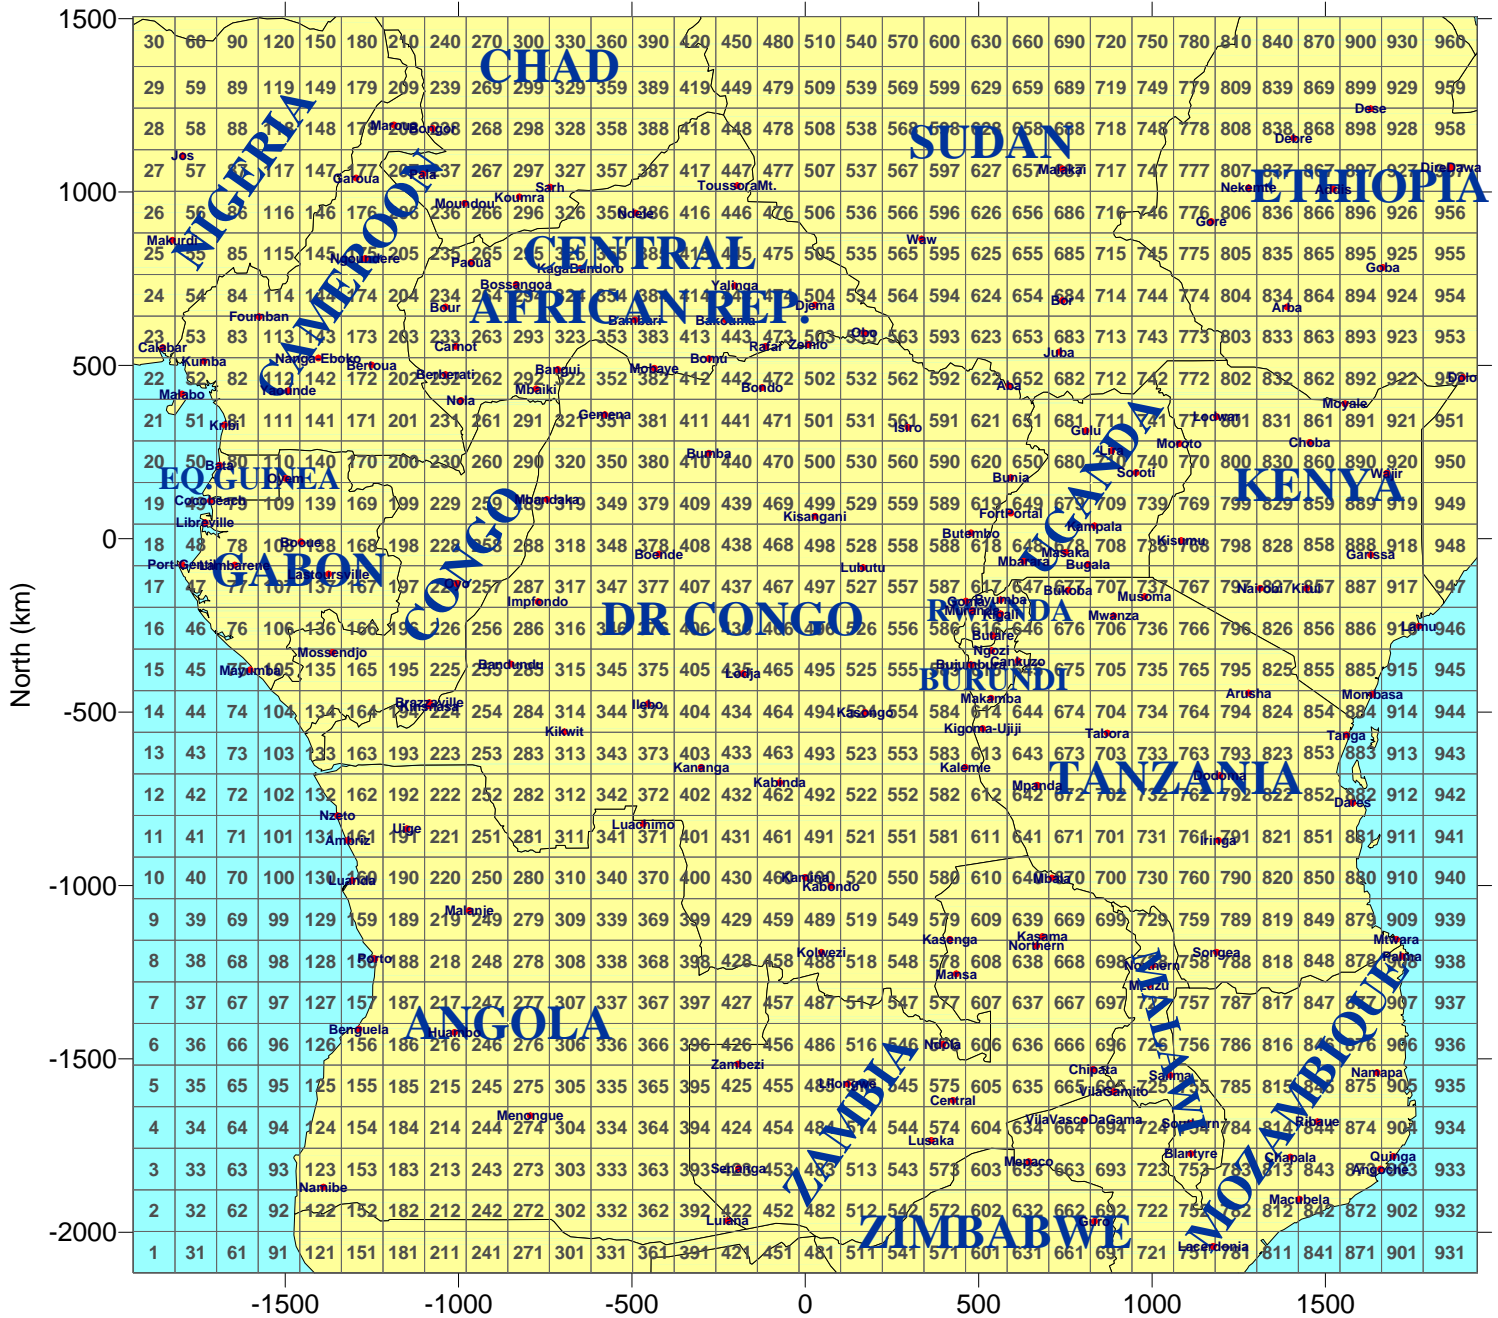

12km MM5 Data Tiles for Africa - Area2

FULL AREA 2

960 Tiles

Map Projection: Equatorial Mercator
Map Center: 0N,25E
Datum: NWS-84

East (km)

12km MM5 Data Tiles for Africa - Area 2

REGION 01: 88 Tiles

Cameroon

12km MM5 Data Tiles for Africa - Area 2

REGION 02: 117 Tiles Central African Republic

Map Projection: Equatorial Mercator
Map Center: 0N,25E
Datum: NWS-84

12km MM5 Data Tiles for Africa - Area2

REGION 03: 6 Tiles

12km MM5 Data Tiles for Africa - Area 2

REGION 05: 72 Tiles

Congo

Map Projection: Equatorial Mercator
Map Center: 0N, 25E
Datum: NWS-84

12km MM5 Data Tiles for Africa - Area 2

REGION 06: 324 Tiles

Democratic Republic of the Congo

12km MM5 Data Tiles for Africa - Area 2

REGION 11: 121 Tiles

Tanzania

Map Projection: Equatorial Mercator
Map Center: 0N,25E
Datum: NWS-84

12km MM5 Data Tiles for Africa - Area 2

REGION 12: 169 Tiles

Angola