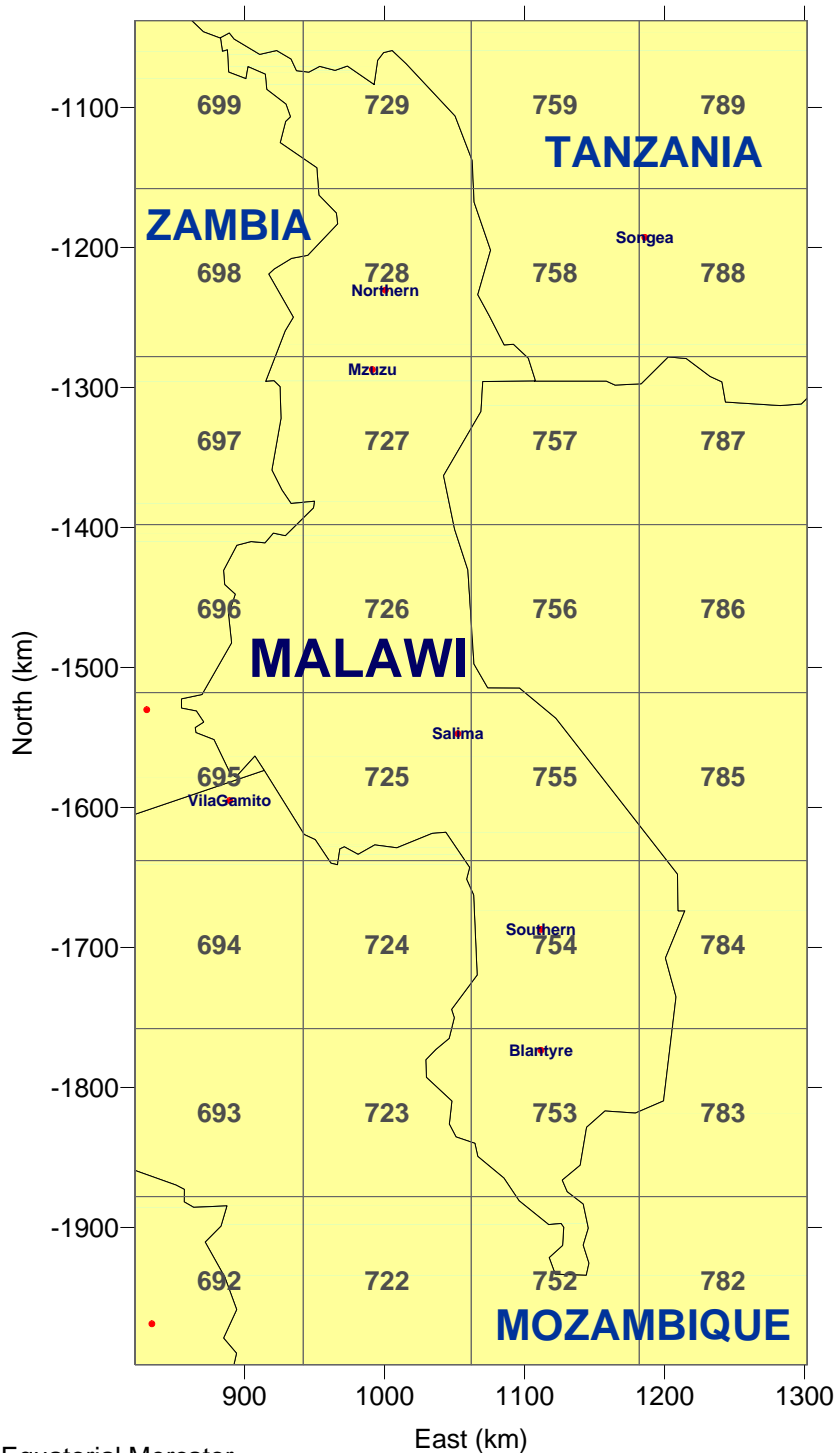

12km MM5 Data Tiles for Africa - Area 2

REGION 05: 72 Tiles

Congo

Map Projection: Equatorial Mercator
Map Center: 0N, 25E
Datum: NWS-84

12km MM5 Data Tiles for Africa - Area 2

REGION 06: 324 Tiles

Democratic Republic of the Congo

Map Projection: Equatorial Mercator
 Map Center: 0N, 25E
 Datum: NWS-84

12km MM5 Data Tiles for Africa - Area 2

REGION 07: 36 Tiles

Uganda

Map Projection: Equatorial Mercator
Map Center: 0N,25E
Datum: NWS-84

12km MM5 Data Tiles for Africa - Area 2

REGION 11: 121 Tiles

Tanzania

Map Projection: Equatorial Mercator
Map Center: 0N,25E
Datum: NWS-84

12km MM5 Data Tiles for Africa - Area 2

REGION 12: 169 Tiles

Angola

Map Projection: Equatorial Mercator
 Map Center: 0N,25E
 Datum: NWS-84

12km MM5 Data Tiles for Africa - Area 2

REGION 14: 32 Tiles

Malawi

Map Projection: Equatorial Mercator
Map Center: 0N,25E
Datum: NWS-84