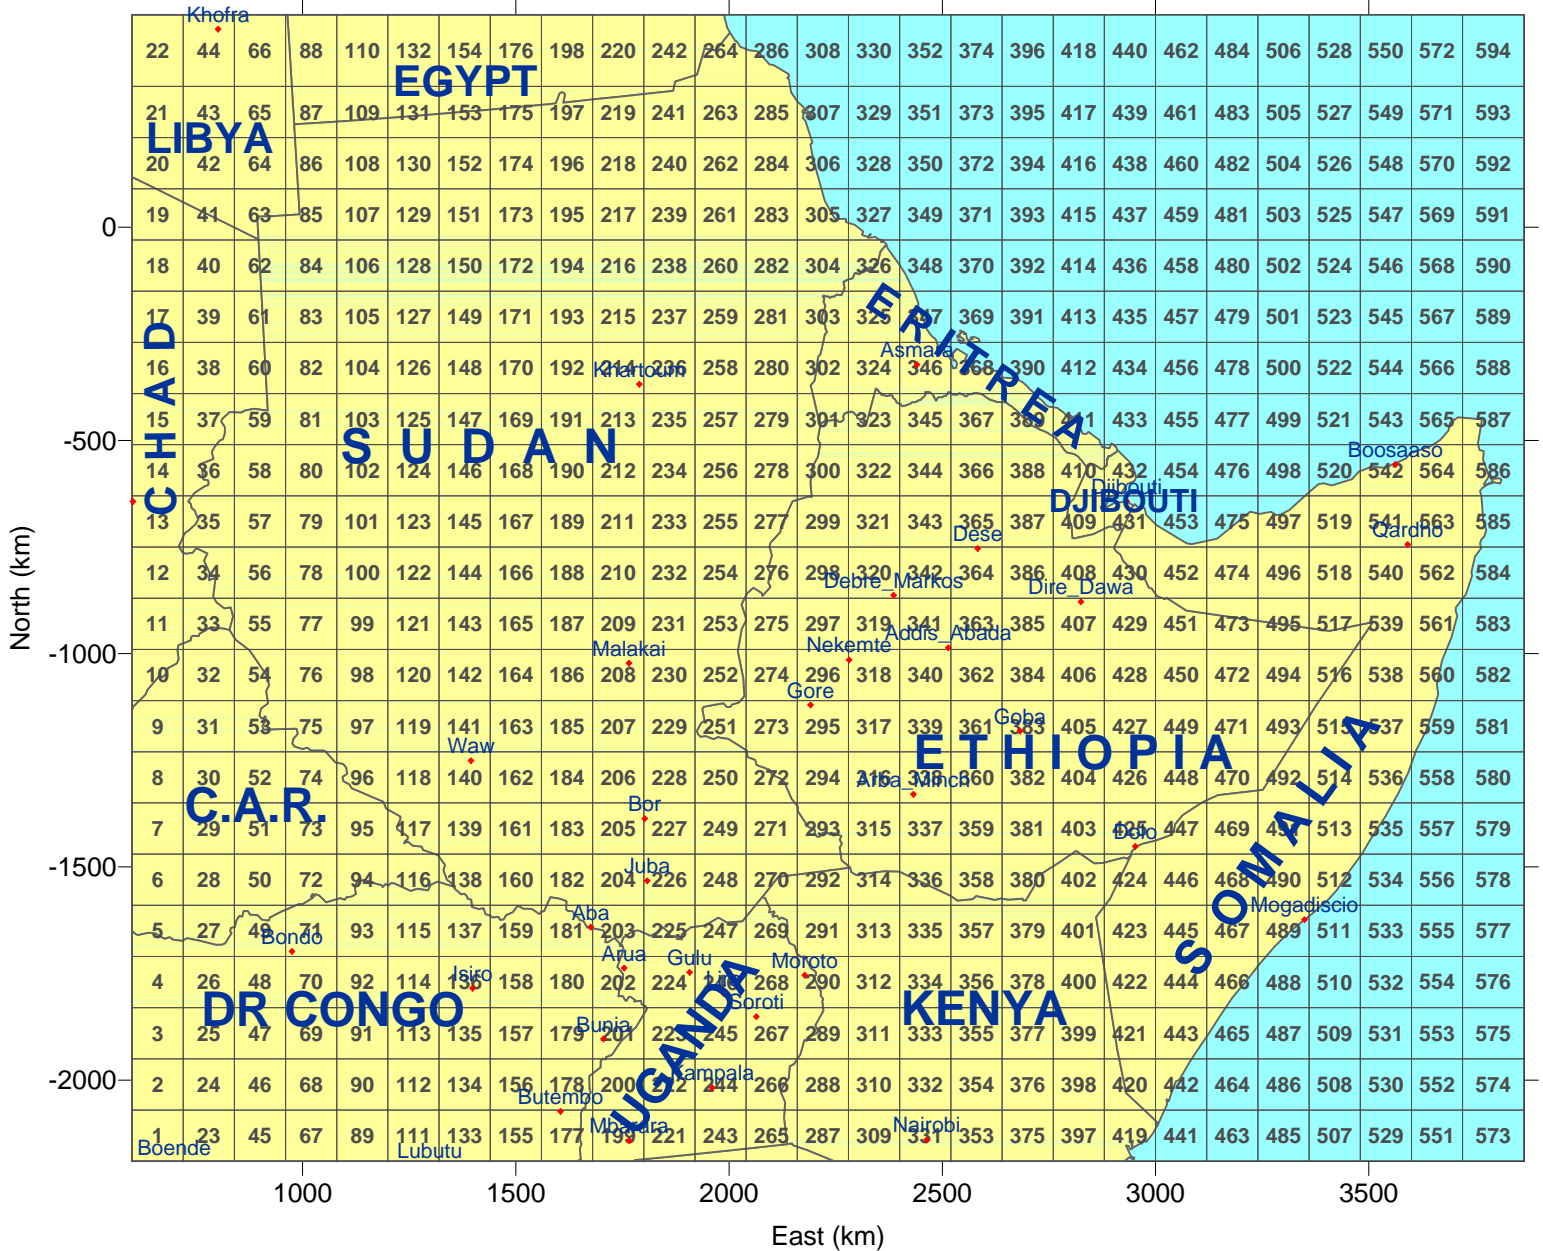

12km MM5 Data Tiles for Africa - Area 4

FULL AREA 4

594 Tiles

Map Projection: LCC; Map Center: 20N,15E
 Standards: 2N, 38N
 Datum: NWS-84

12km MM5 Data Tiles for Africa - Area 4

REGION 01: 270 Tiles

Sudan

Map Projection: LCC; Map Center: 20N,15E
 Standards: 2N, 38N
 Datum: NWS-84

East (km)

12km MM5 Data Tiles for Africa - Area 4

REGION 02: 154 Tiles

Ethiopia

Map Projection: LCC; Map Center: 20N,15E
Standards: 2N, 38N
Datum: NWS-84

12km MM5 Data Tiles for Africa - Area 4

REGION 03: 35 Tiles

Eritrea

Map Projection: LCC; Map Center: 20N,15E
Standards: 2N, 38N
Datum: NWS-84

12km MM5 Data Tiles for Africa - Area 4

REGION 04: 4 Tiles

Djibouti

Map Projection: LCC; Map Center: 20N,15E
Standards: 2N, 38N
Datum: NWS-84

12km MM5 Data Tiles for Africa - Area 4

REGION 05: 135 Tiles

Somalia

Map Projection: LCC; Map Center: 20N,15E
Standards: 2N, 38N
Datum: NWS-84

East (km)