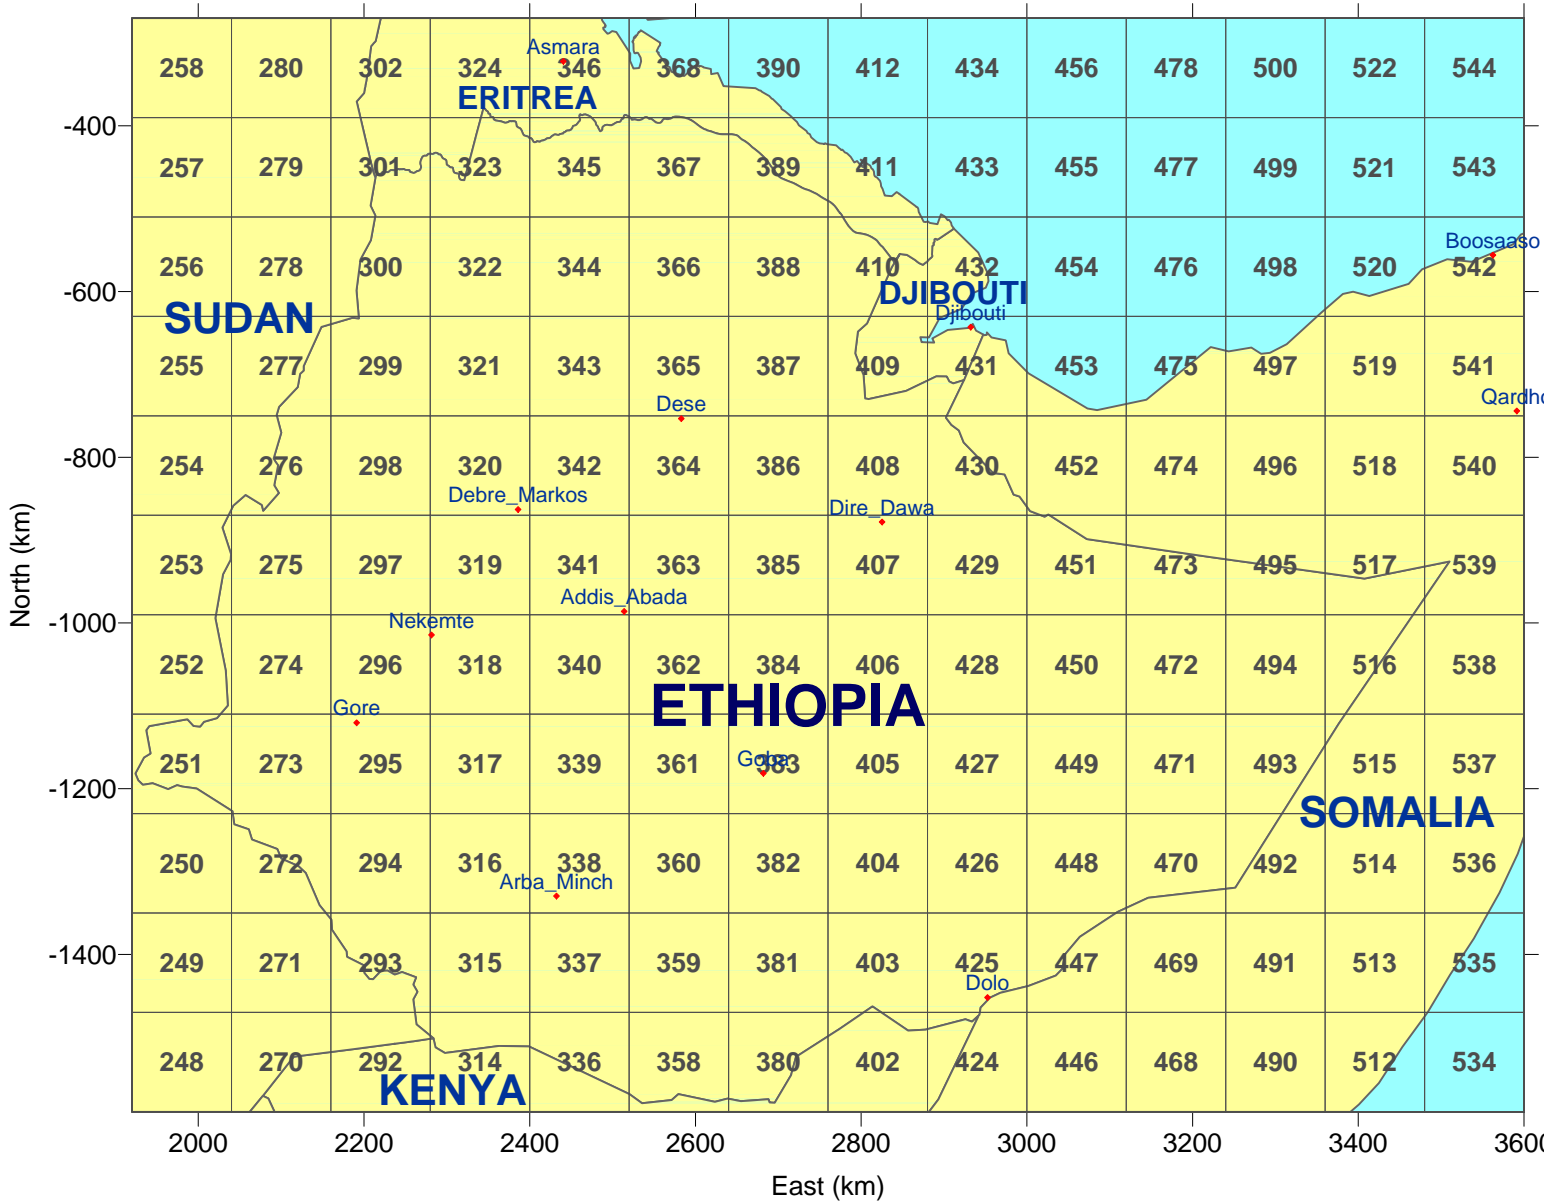

12km MM5 Data Tiles for Africa - Area 4

FULL AREA 4

594 Tiles

Map Projection: LCC; Map Center: 20N,15E
 Standards: 2N, 38N
 Datum: NWS-84

12km MM5 Data Tiles for Africa - Area 4

REGION 01: 270 Tiles

Sudan

Map Projection: LCC; Map Center: 20N,15E
 Standards: 2N, 38N
 Datum: NWS-84

East (km)

12km MM5 Data Tiles for Africa - Area 4

REGION 02: 154 Tiles

Ethiopia

Map Projection: LCC; Map Center: 20N,15E
Standards: 2N, 38N
Datum: NWS-84

12km MM5 Data Tiles for Africa - Area 4

REGION 03: 35 Tiles

Eritrea

Map Projection: LCC; Map Center: 20N,15E
Standards: 2N, 38N
Datum: NWS-84

12km MM5 Data Tiles for Africa - Area 4

REGION 04: 4 Tiles

Djibouti

Map Projection: LCC; Map Center: 20N,15E
Standards: 2N, 38N
Datum: NWS-84

12km MM5 Data Tiles for Africa - Area 4

REGION 05: 135 Tiles

Somalia

Map Projection: LCC; Map Center: 20N,15E
Standards: 2N, 38N
Datum: NWS-84

East (km)