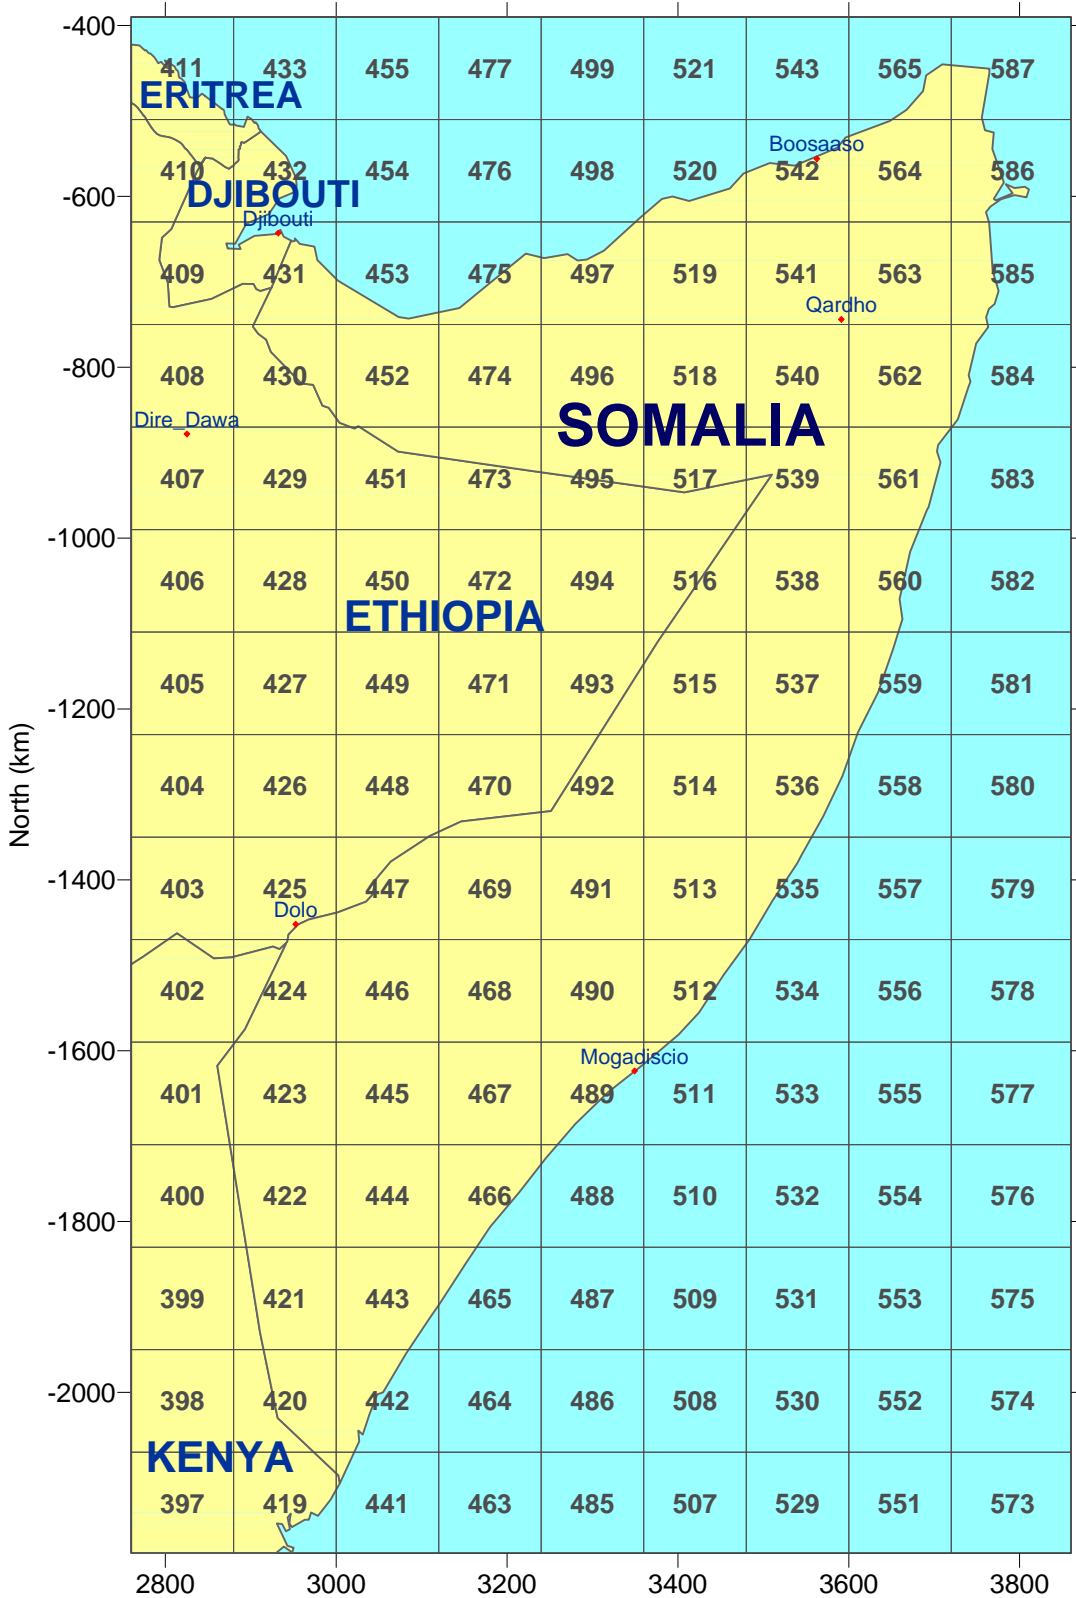

12km MM5 Data Tiles for Africa - Area 4

FULL AREA 4

594 Tiles

Map Projection: LCC; Map Center: 20N,15E
 Standards: 2N, 38N
 Datum: NWS-84

12km MM5 Data Tiles for Africa - Area 4

REGION 01: 270 Tiles

Sudan

Map Projection: LCC; Map Center: 20N,15E
 Standards: 2N, 38N
 Datum: NWS-84

East (km)

12km MM5 Data Tiles for Africa - Area 4

REGION 02: 154 Tiles

Ethiopia

Map Projection: LCC; Map Center: 20N,15E
Standards: 2N, 38N
Datum: NWS-84

12km MM5 Data Tiles for Africa - Area 4

REGION 03: 35 Tiles

Eritrea

Map Projection: LCC; Map Center: 20N,15E
Standards: 2N, 38N
Datum: NWS-84

12km MM5 Data Tiles for Africa - Area 4

REGION 04: 4 Tiles

Djibouti

Map Projection: LCC; Map Center: 20N,15E
Standards: 2N, 38N
Datum: NWS-84

12km MM5 Data Tiles for Africa - Area 4

REGION 05: 135 Tiles

Somalia

Map Projection: LCC; Map Center: 20N,15E
Standards: 2N, 38N
Datum: NWS-84

East (km)