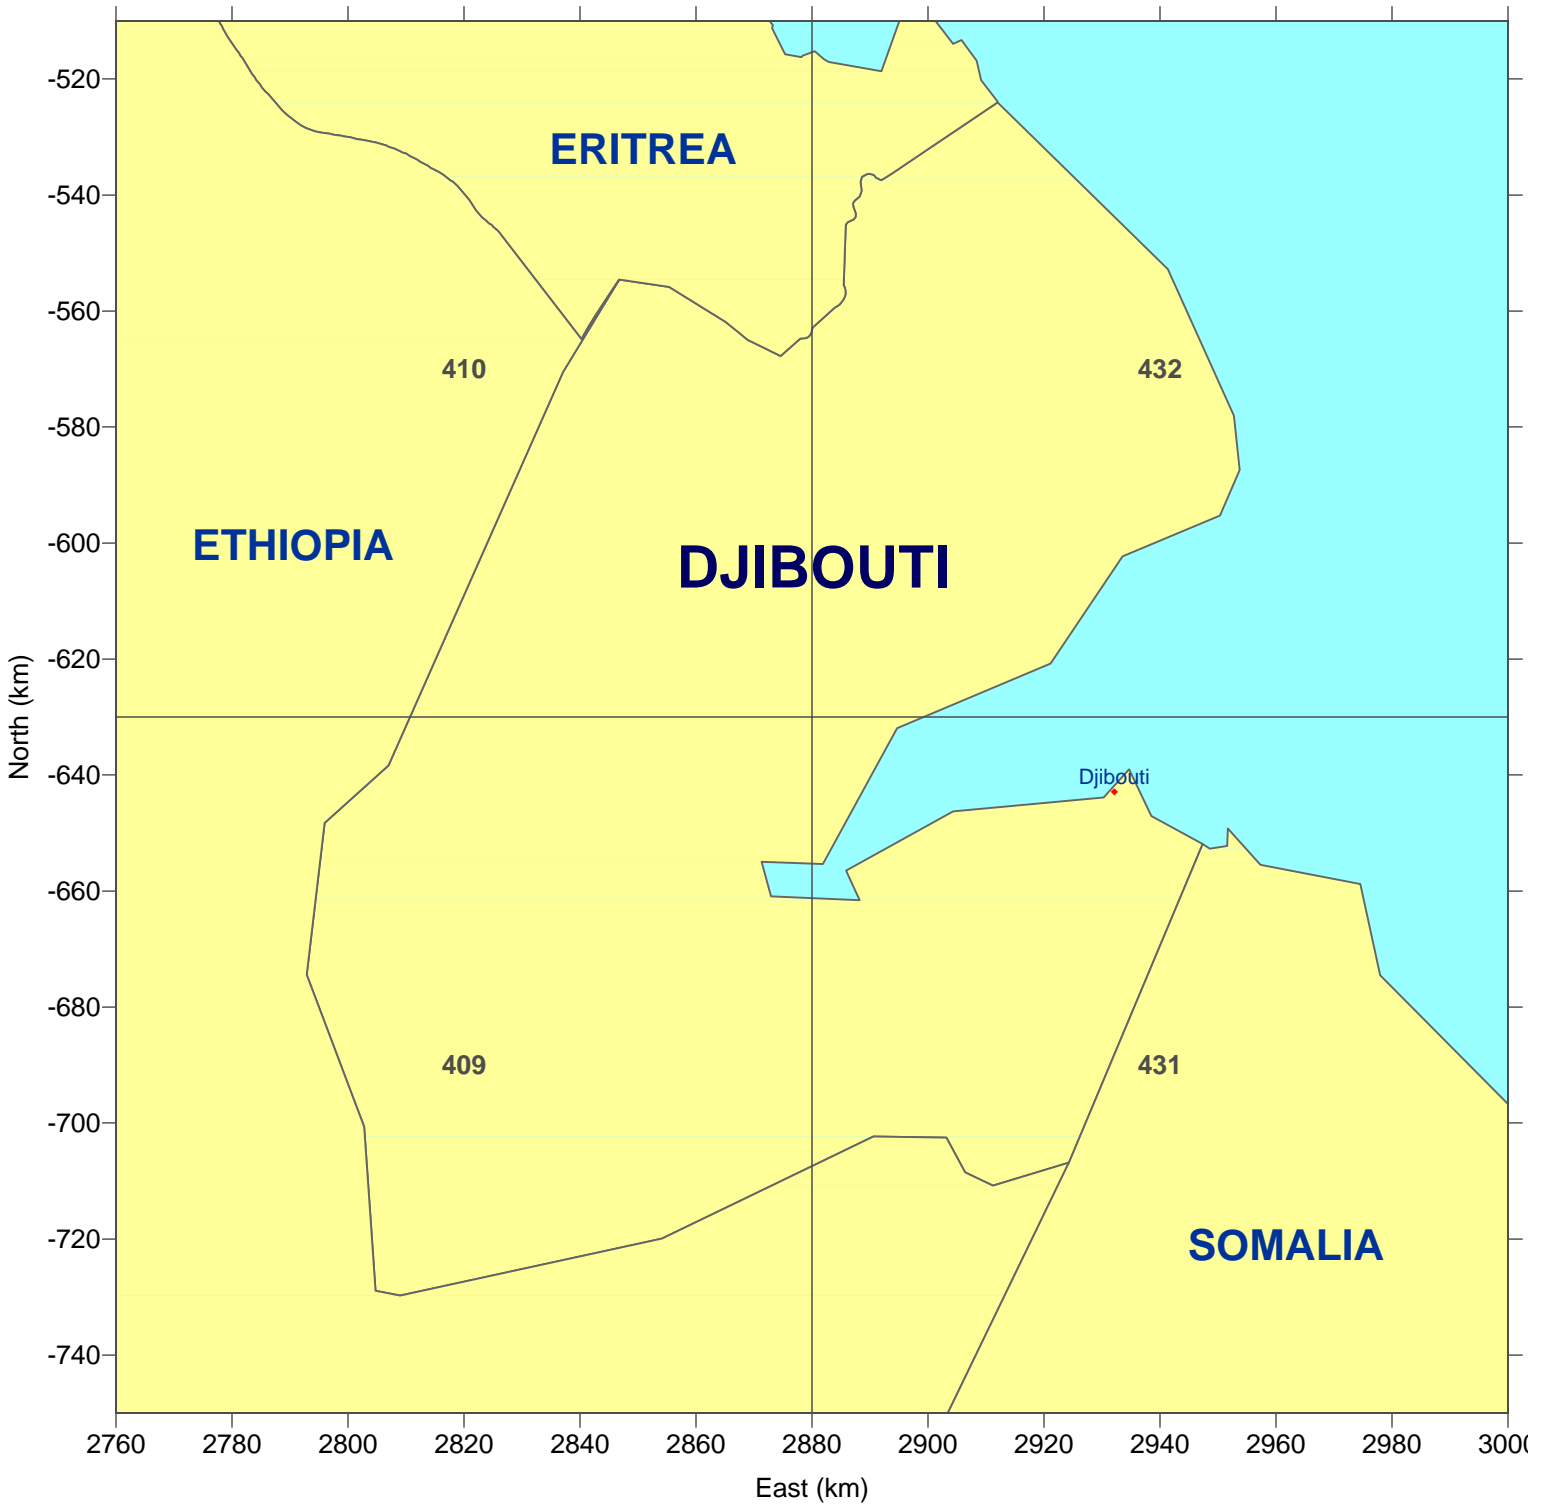

12km MM5 Data Tiles for Africa - Area 4

FULL AREA 4

594 Tiles

Map Projection: LCC; Map Center: 20N,15E
 Standards: 2N, 38N
 Datum: NWS-84

12km MM5 Data Tiles for Africa - Area 4

REGION 01: 270 Tiles

Sudan

Map Projection: LCC; Map Center: 20N,15E
 Standards: 2N, 38N
 Datum: NWS-84

East (km)

12km MM5 Data Tiles for Africa - Area 4

REGION 02: 154 Tiles

Ethiopia

Map Projection: LCC; Map Center: 20N,15E
Standards: 2N, 38N
Datum: NWS-84

12km MM5 Data Tiles for Africa - Area 4

REGION 03: 35 Tiles

Eritrea

Map Projection: LCC; Map Center: 20N,15E
Standards: 2N, 38N
Datum: NWS-84

12km MM5 Data Tiles for Africa - Area 4

REGION 04: 4 Tiles

Djibouti

Map Projection: LCC; Map Center: 20N,15E
Standards: 2N, 38N
Datum: NWS-84

12km MM5 Data Tiles for Africa - Area 4

REGION 05: 135 Tiles

Somalia

Map Projection: LCC; Map Center: 20N,15E
Standards: 2N, 38N
Datum: NWS-84

East (km)