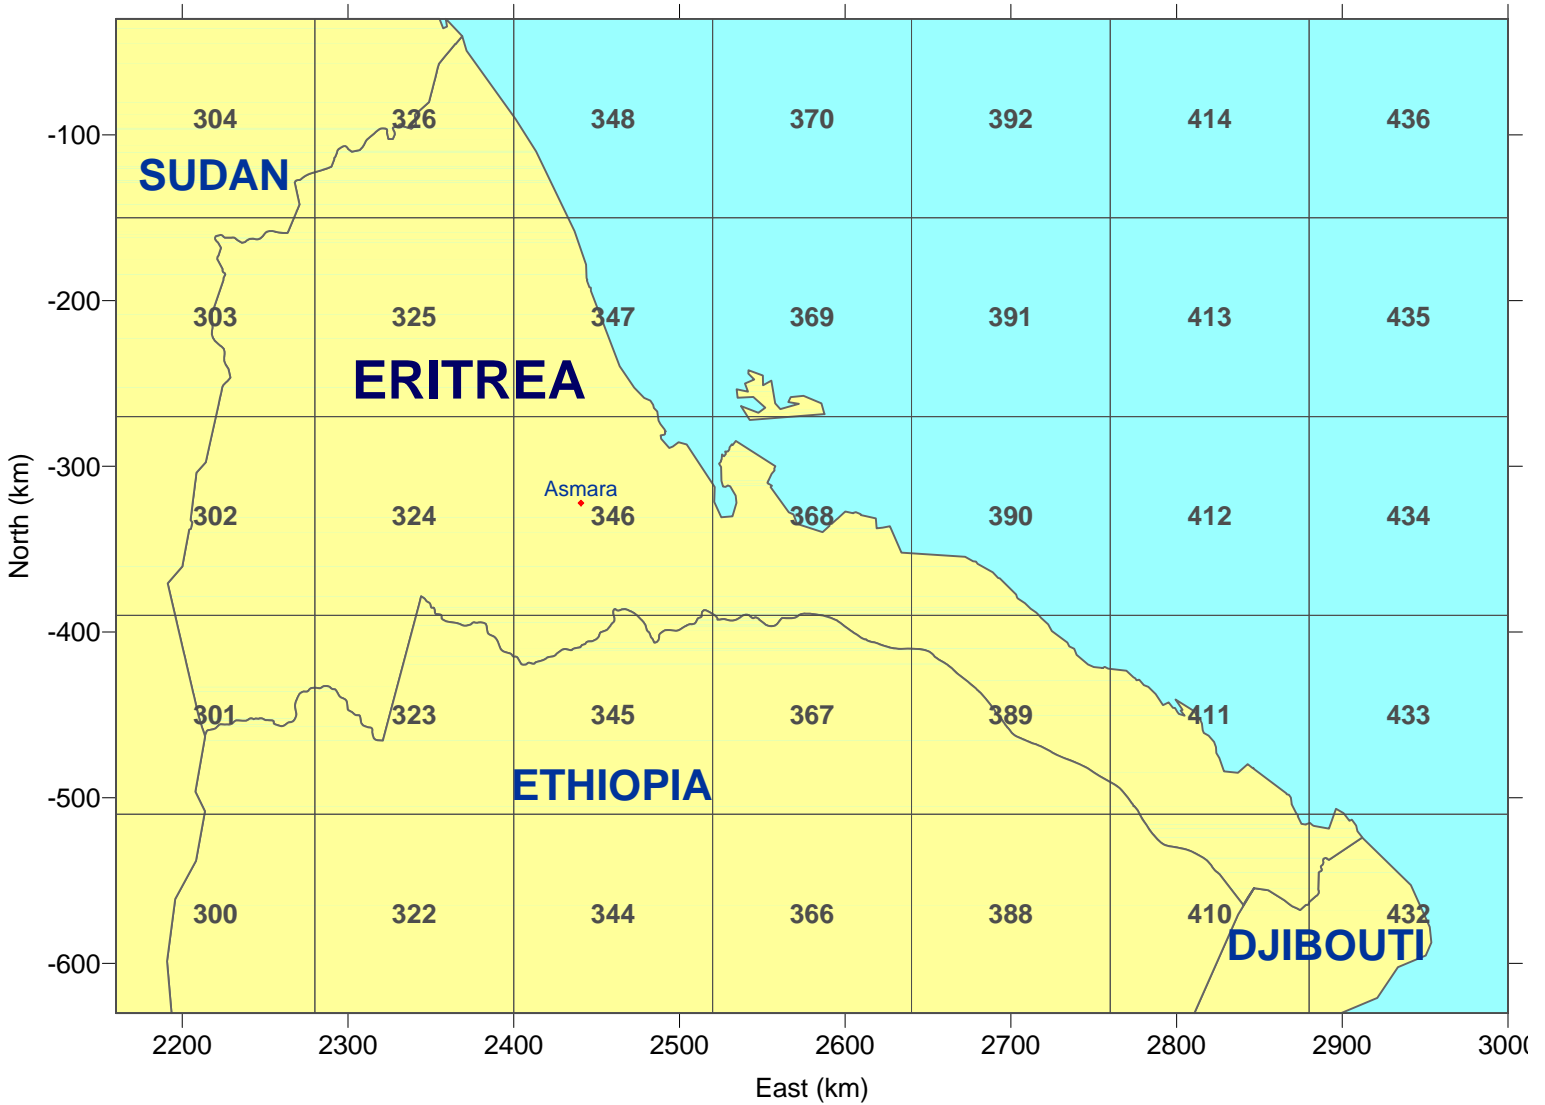

12km MM5 Data Tiles for Africa - Area 4

FULL AREA 4

594 Tiles

Map Projection: LCC; Map Center: 20N,15E
 Standards: 2N, 38N
 Datum: NWS-84

12km MM5 Data Tiles for Africa - Area 4

REGION 01: 270 Tiles

Sudan

Map Projection: LCC; Map Center: 20N,15E
 Standards: 2N, 38N
 Datum: NWS-84

East (km)

12km MM5 Data Tiles for Africa - Area 4

REGION 02: 154 Tiles

Ethiopia

Map Projection: LCC; Map Center: 20N,15E
Standards: 2N, 38N
Datum: NWS-84

12km MM5 Data Tiles for Africa - Area 4

REGION 03: 35 Tiles

Eritrea

Map Projection: LCC; Map Center: 20N,15E
Standards: 2N, 38N
Datum: NWS-84

12km MM5 Data Tiles for Africa - Area 4

REGION 04: 4 Tiles

Djibouti

Map Projection: LCC; Map Center: 20N,15E
Standards: 2N, 38N
Datum: NWS-84

12km MM5 Data Tiles for Africa - Area 4

REGION 05: 135 Tiles

Somalia

Map Projection: LCC; Map Center: 20N,15E
Standards: 2N, 38N
Datum: NWS-84

East (km)