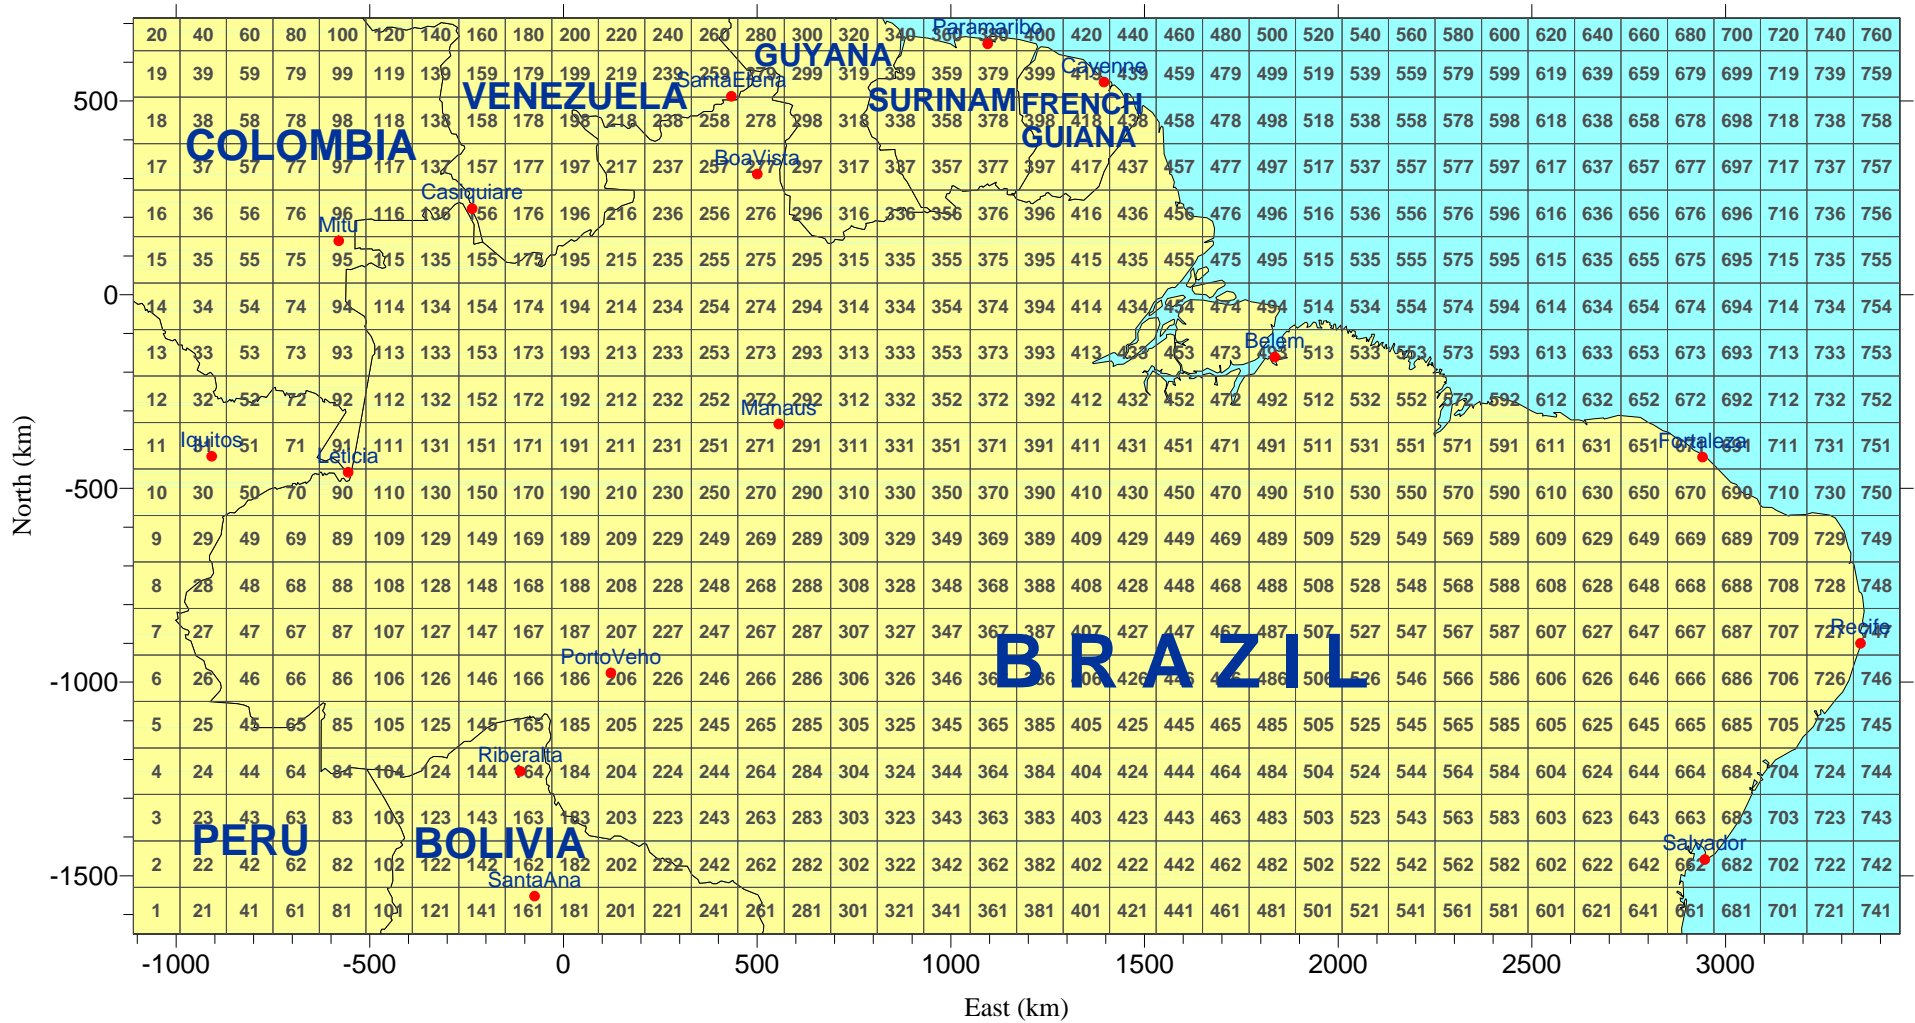

12km MM5 Data Tiles for South America - Area 3

FULL AREA 3

760 TILES

Map Projection: EM; Map Center: 0N, 65E
Standard Latitudes: 0N, 0N
Datum: NWS-84