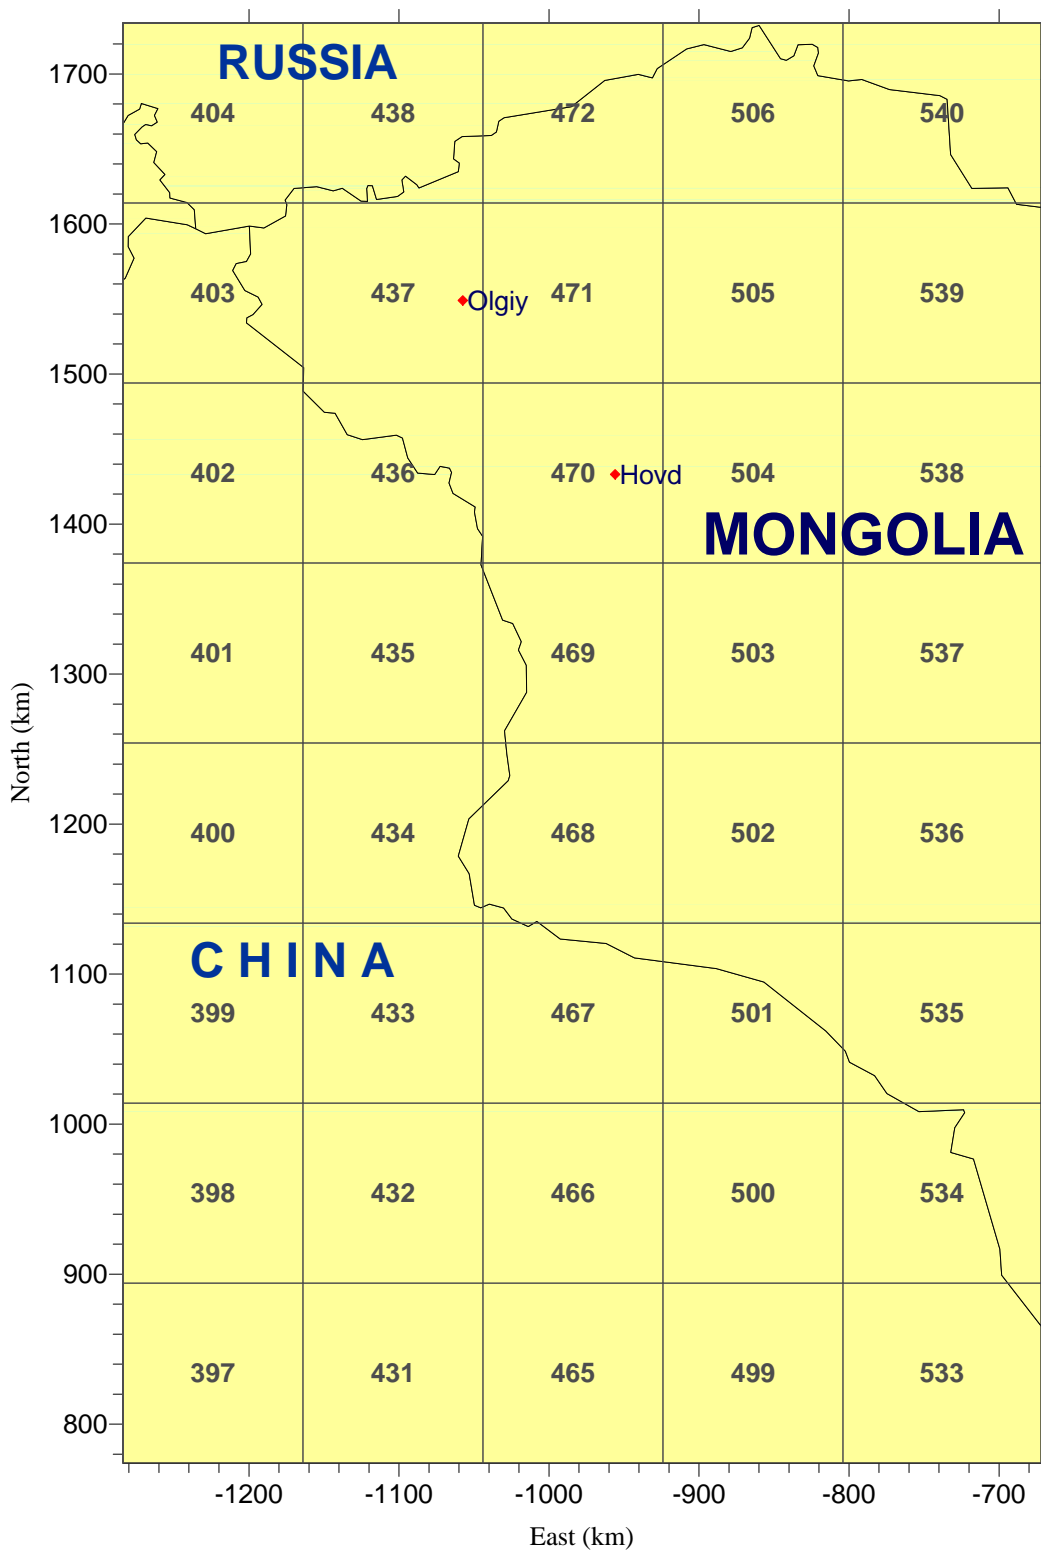

12km MM5 Data Tiles for Asia - Area 4

FULL AREA 4

544 Tiles

Map Projection: LCC; Map Center: 35N,105E
 Standard Latitudes: 15N, 55N
 Datum: NWS-84

12km MM5 Data Tiles for Asia - Area 4

REGION 01: 40 Tiles

Western Mongolia

Map Projection: LCC; Map Center: 35N,105E
Standard Latitudes: 15N, 55N
Datum: NWS-84

12km MM5 Data Tiles for Asia - Area 4

REGION 02: 320 Tiles

Western China

Map Projection: LCC; Map Center: 35N,105E
Standard Latitudes: 15N, 55N
Datum: NWS-84