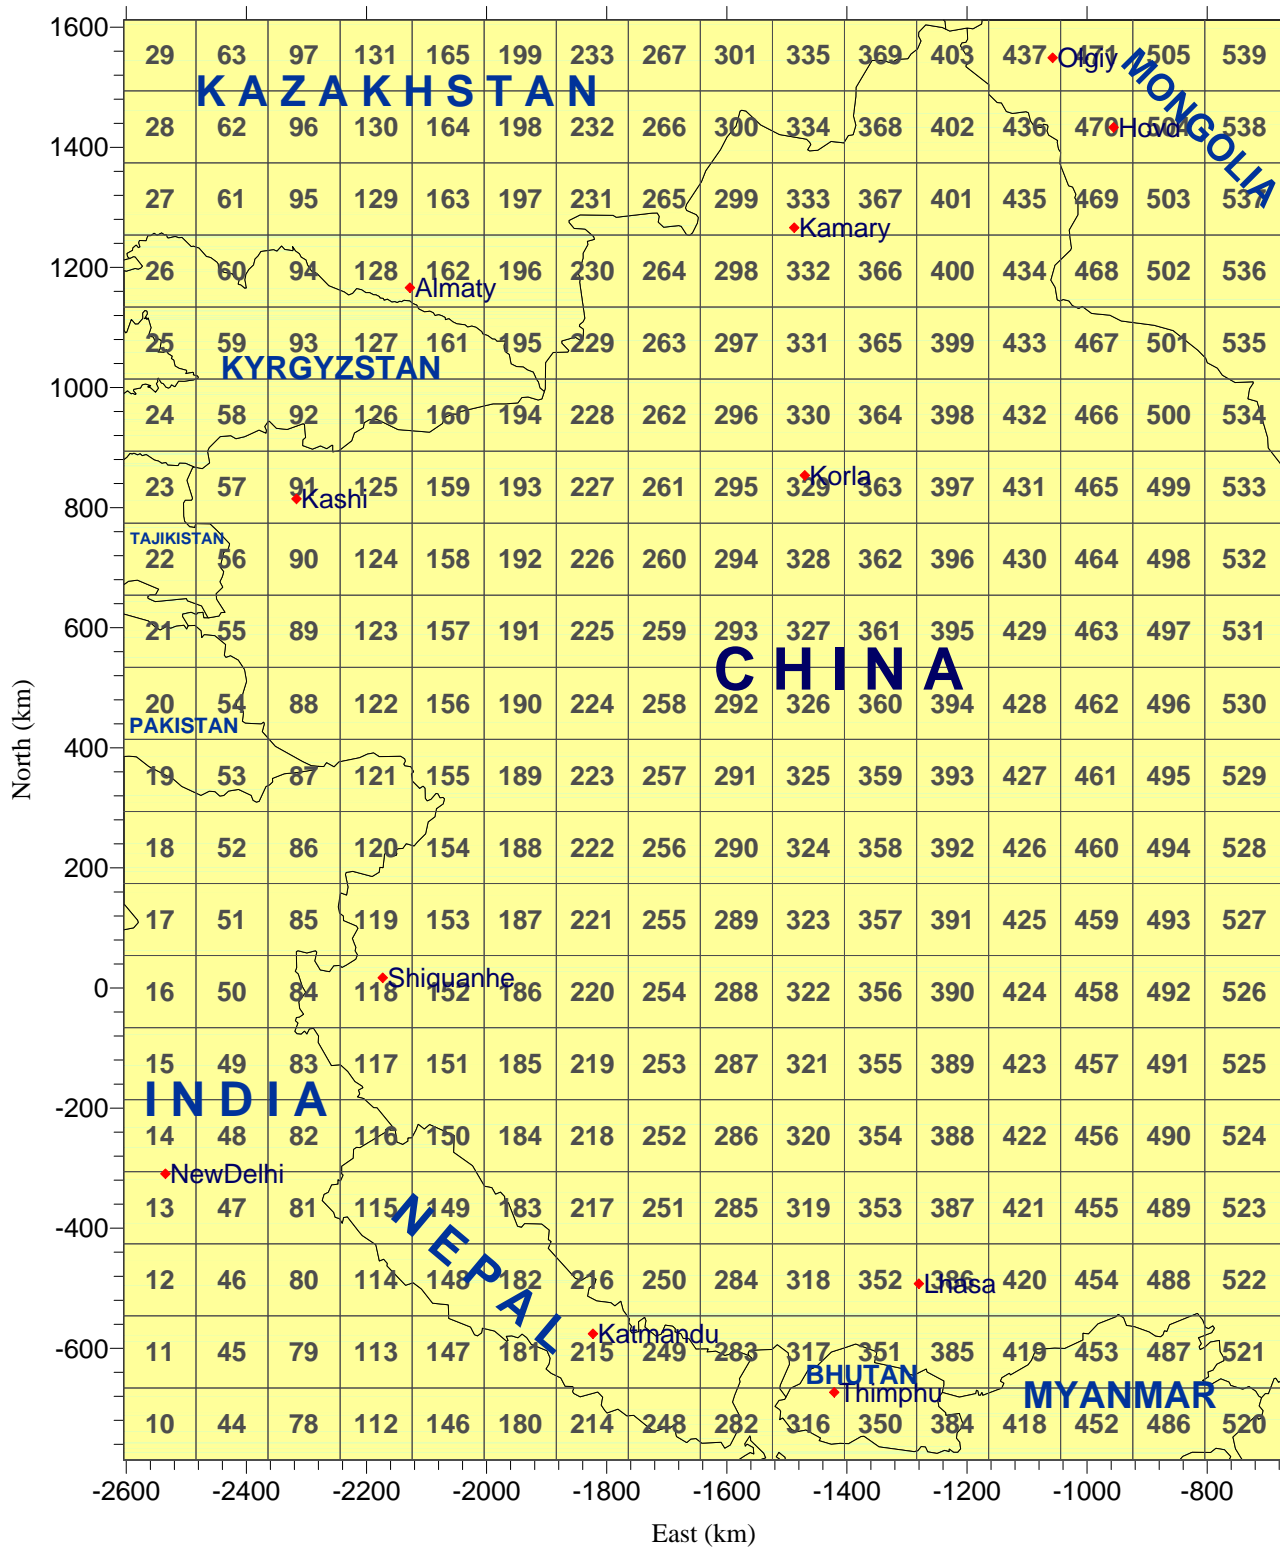

12km MM5 Data Tiles for Asia - Area 4

FULL AREA 4

544 Tiles

Map Projection: LCC; Map Center: 35N,105E
 Standard Latitudes: 15N, 55N
 Datum: NWS-84

12km MM5 Data Tiles for Asia - Area 4

REGION 01: 40 Tiles

Western Mongolia

Map Projection: LCC; Map Center: 35N,105E
Standard Latitudes: 15N, 55N
Datum: NWS-84

12km MM5 Data Tiles for Asia - Area 4

REGION 02: 320 Tiles

Western China

Map Projection: LCC; Map Center: 35N,105E
Standard Latitudes: 15N, 55N
Datum: NWS-84