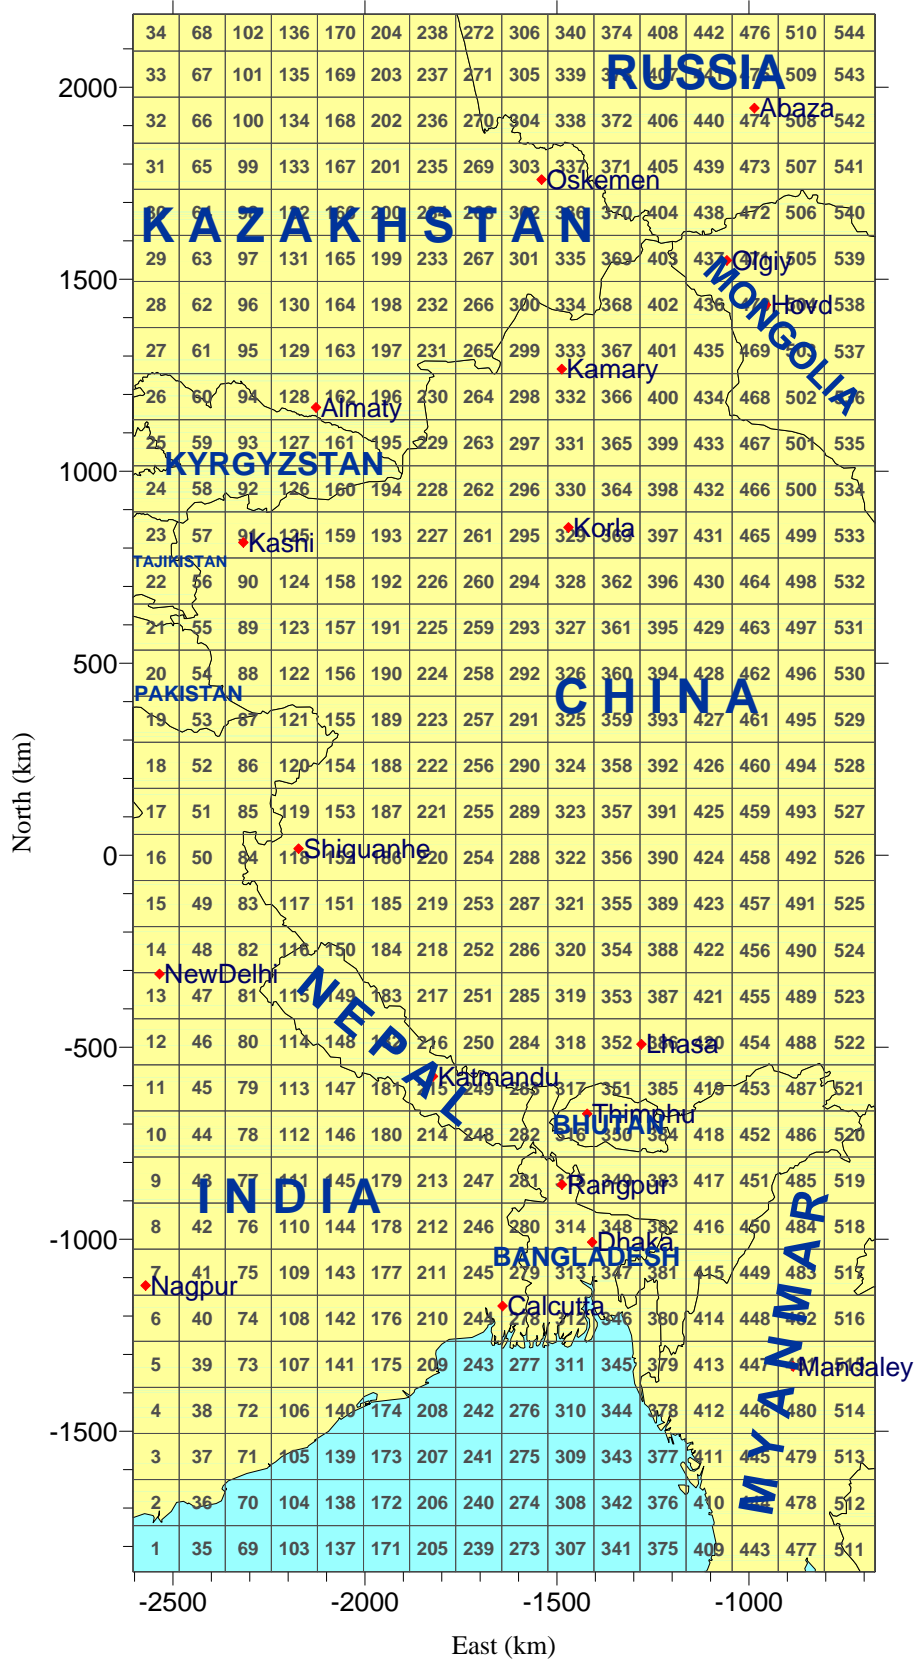

12km MM5 Data Tiles for Asia - Area 4

FULL AREA 4

544 Tiles

Map Projection: LCC; Map Center: 35N,105E
 Standard Latitudes: 15N, 55N
 Datum: NWS-84

12km MM5 Data Tiles for Asia - Area 4

REGION 01: 40 Tiles

Western Mongolia

Map Projection: LCC; Map Center: 35N,105E
Standard Latitudes: 15N, 55N
Datum: NWS-84

12km MM5 Data Tiles for Asia - Area 4

REGION 02: 320 Tiles

Western China

Map Projection: LCC; Map Center: 35N,105E
Standard Latitudes: 15N, 55N
Datum: NWS-84