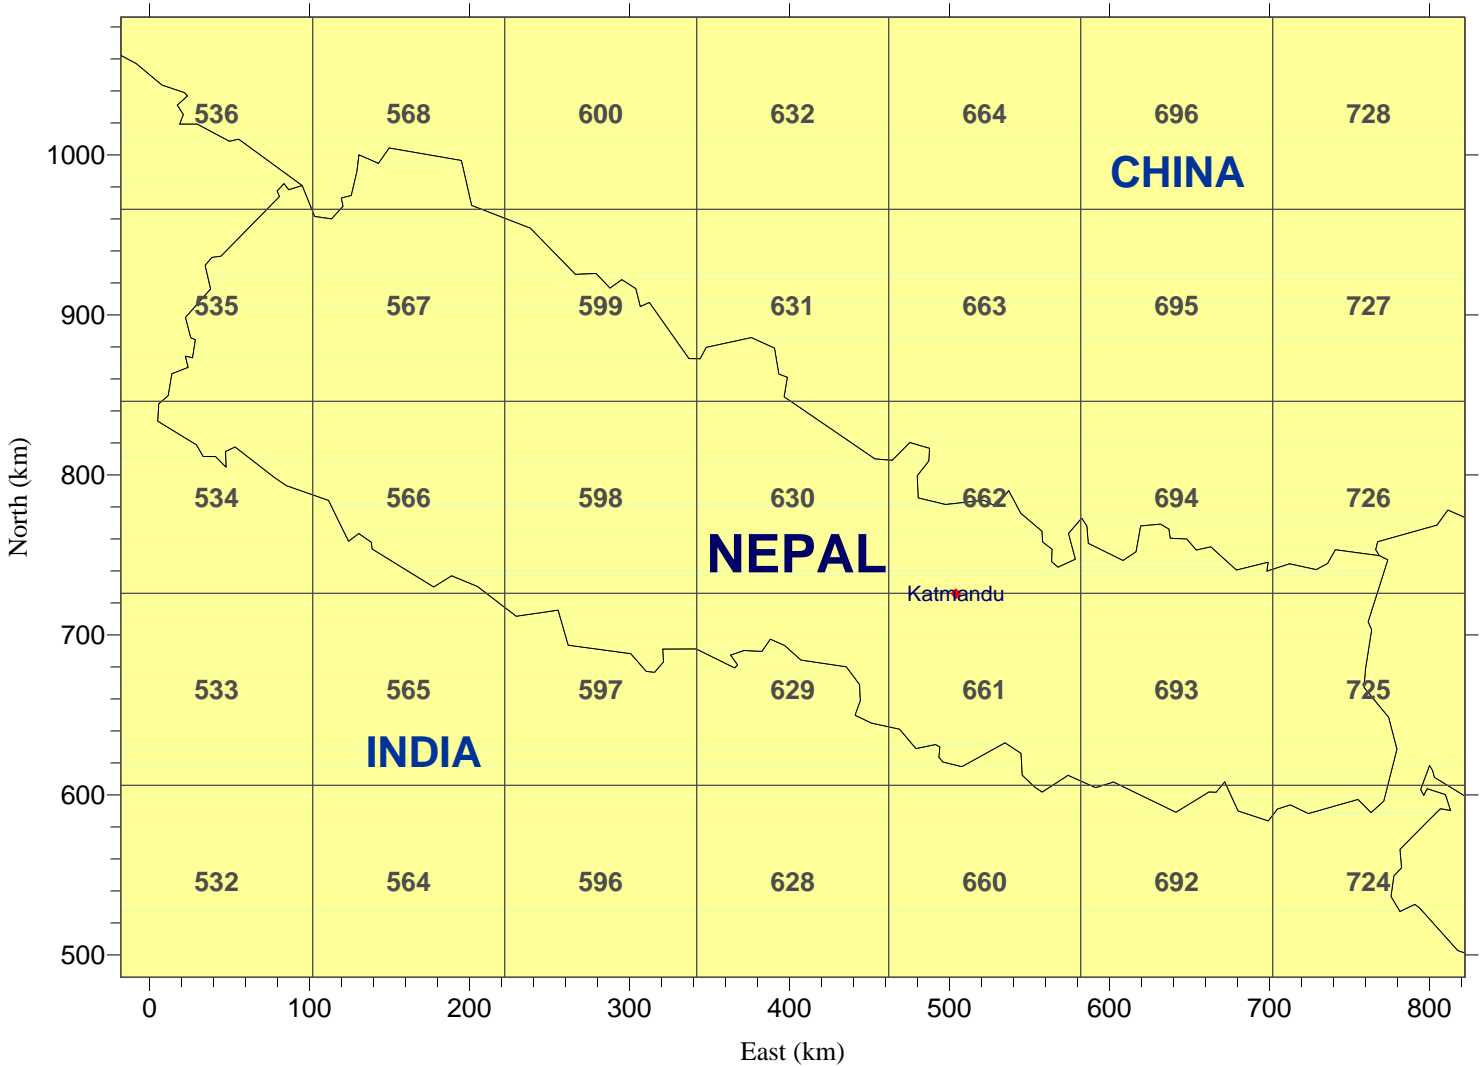

12km MM5 Data Tiles for Asia - Area 5

REGION 04: 35 Tiles

Nepal

Map Projection: LCC; Map Center: 21N,80E
Standard Latitudes: 3N, 38N
Datum: NWS-84