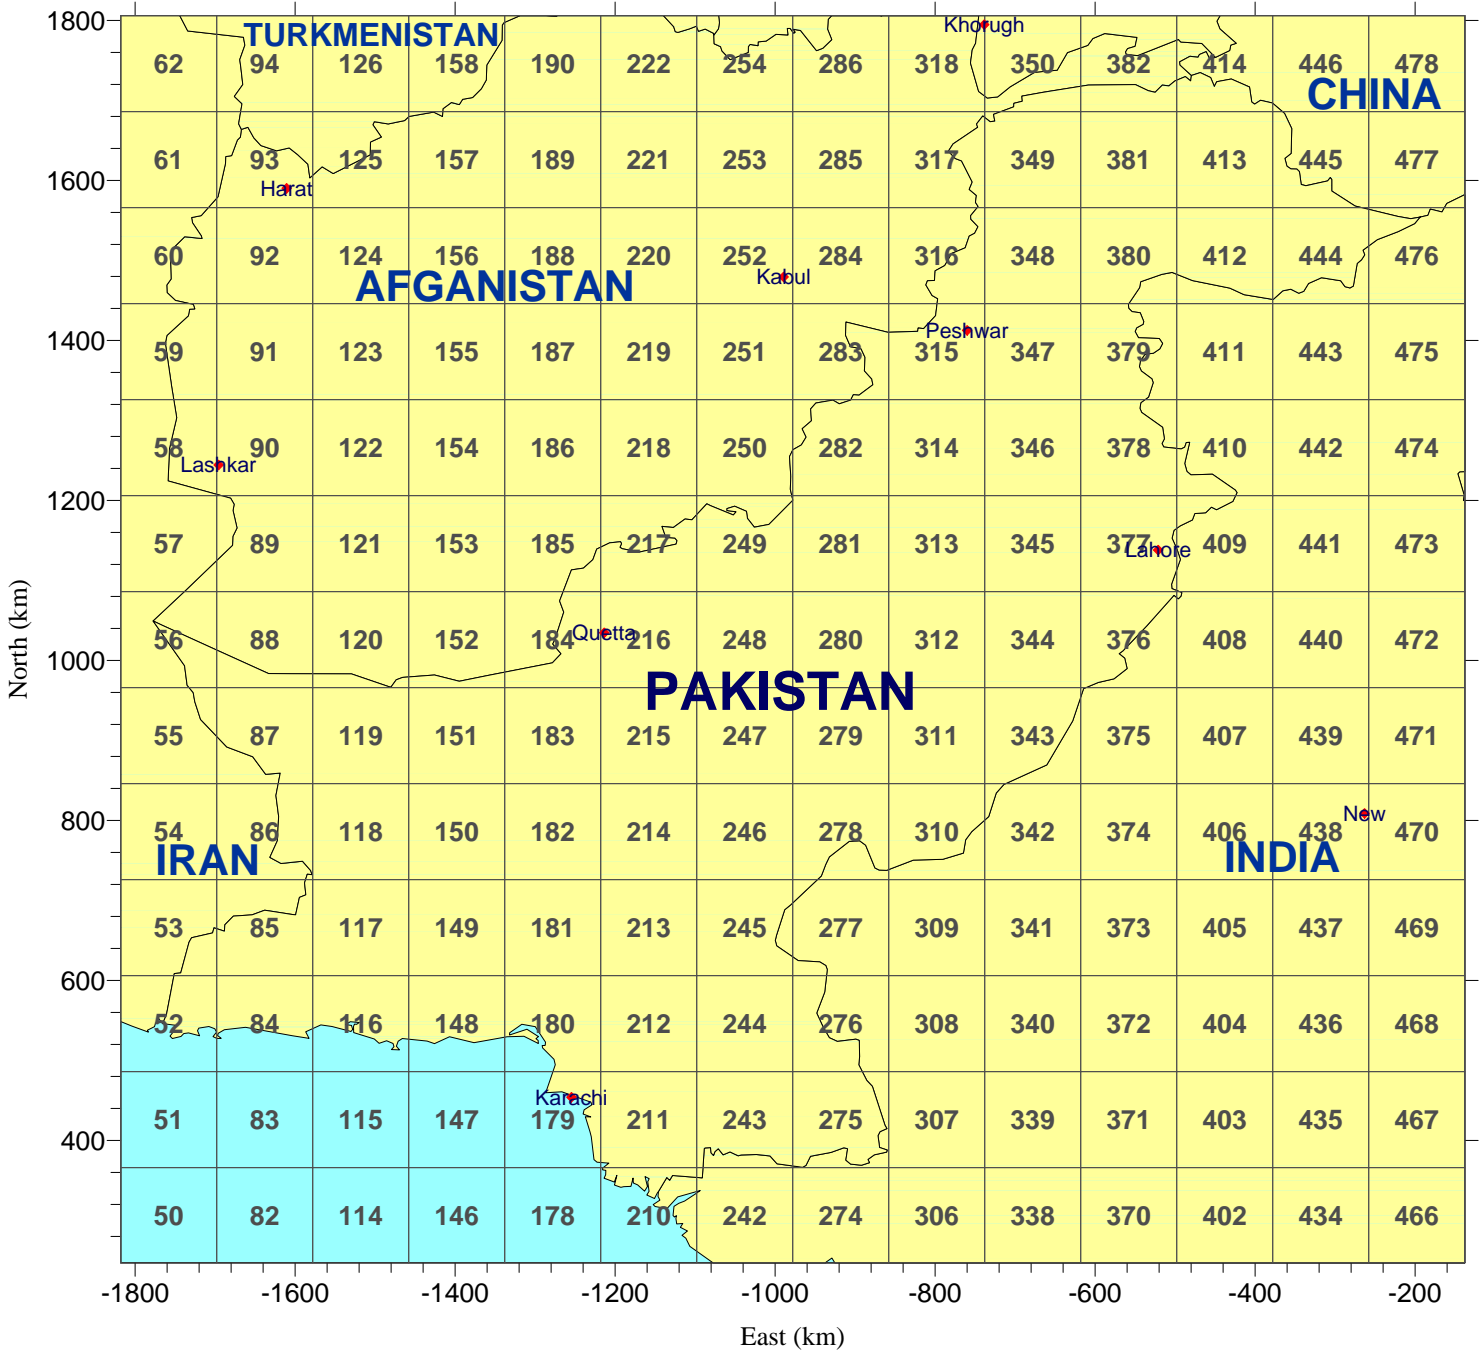

12km MM5 Data Tiles for Asia - Area 5

REGION 01: 96 Tiles

Afganistan

Map Projection: LCC; Map Center: 21N,80E
Standard Latitudes: 3N, 38N
Datum: NWS-84

12km MM5 Data Tiles for Asia - Area 5

REGION 02: 182 Tiles

Pakistan

Map Projection: LCC; Map Center: 21N,80E
Standard Latitudes: 3N, 38N
Datum: NWS-84

12km MM5 Data Tiles for Asia - Area 5

REGION 03: 624 Tiles

India

Map Projection: LCC; Map Center: 21N,80E
Standard Latitudes: 3N, 38N
Datum: NWS-84

Bhutan

Map Projection: LCC; Map Center: 21N,80E
Standard Latitudes: 3N, 38N
Datum: NWS-84

12km MM5 Data Tiles for Asia - Area 5

REGION 06: 30 Tiles

Bangladesh

12km MM5 Data Tiles for Asia - Area 5

REGION 07: 136 Tiles

Myanmar

Map Projection: LCC; Map Center: 21N,80E
Standard Latitudes: 3N, 38N
Datum: NWS-84

12km MM5 Data Tiles for Asia - Area 5

REGION 08: 15 Tiles

Sri Lanka