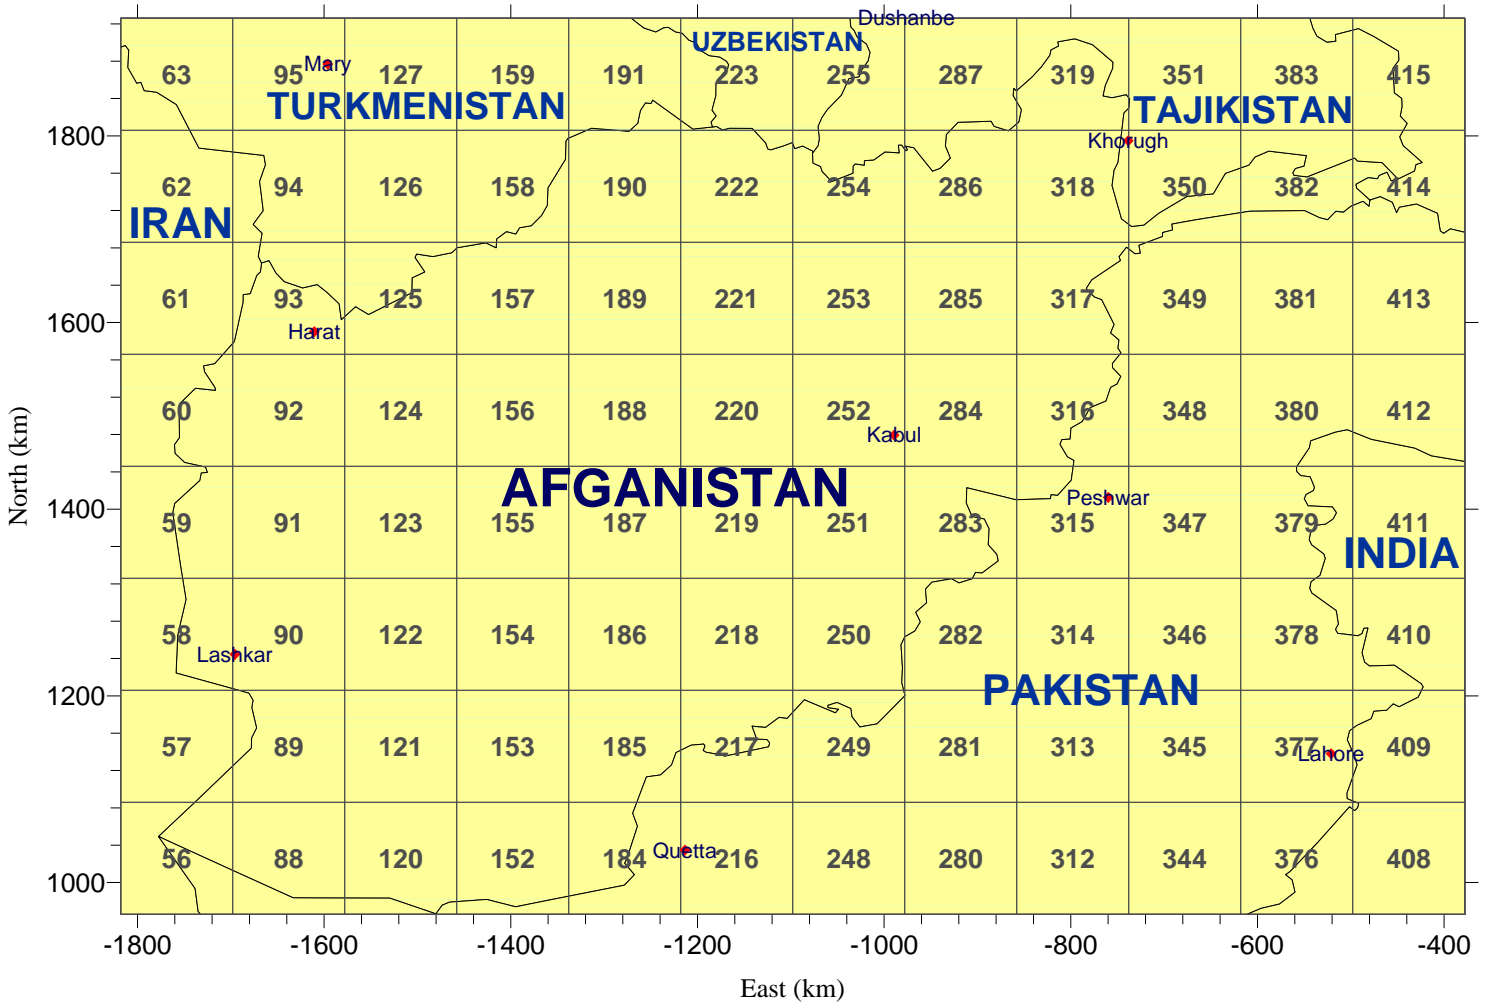

12km MM5 Data Tiles for Asia - Area 5

REGION 01: 96 Tiles

Afganistan

Map Projection: LCC; Map Center: 21N,80E
Standard Latitudes: 3N, 38N
Datum: NWS-84

12km MM5 Data Tiles for Asia - Area 5

REGION 02: 182 Tiles

Pakistan

Map Projection: LCC; Map Center: 21N,80E
Standard Latitudes: 3N, 38N
Datum: NWS-84

12km MM5 Data Tiles for Asia - Area 5

REGION 03: 624 Tiles

India

Map Projection: LCC; Map Center: 21N,80E
Standard Latitudes: 3N, 38N
Datum: NWS-84

Bhutan

Map Projection: LCC; Map Center: 21N,80E
Standard Latitudes: 3N, 38N
Datum: NWS-84

12km MM5 Data Tiles for Asia - Area 5

REGION 06: 30 Tiles

Bangladesh

12km MM5 Data Tiles for Asia - Area 5

REGION 07: 136 Tiles

Myanmar

Map Projection: LCC; Map Center: 21N,80E
Standard Latitudes: 3N, 38N
Datum: NWS-84

12km MM5 Data Tiles for Asia - Area 5

REGION 08: 15 Tiles

Sri Lanka