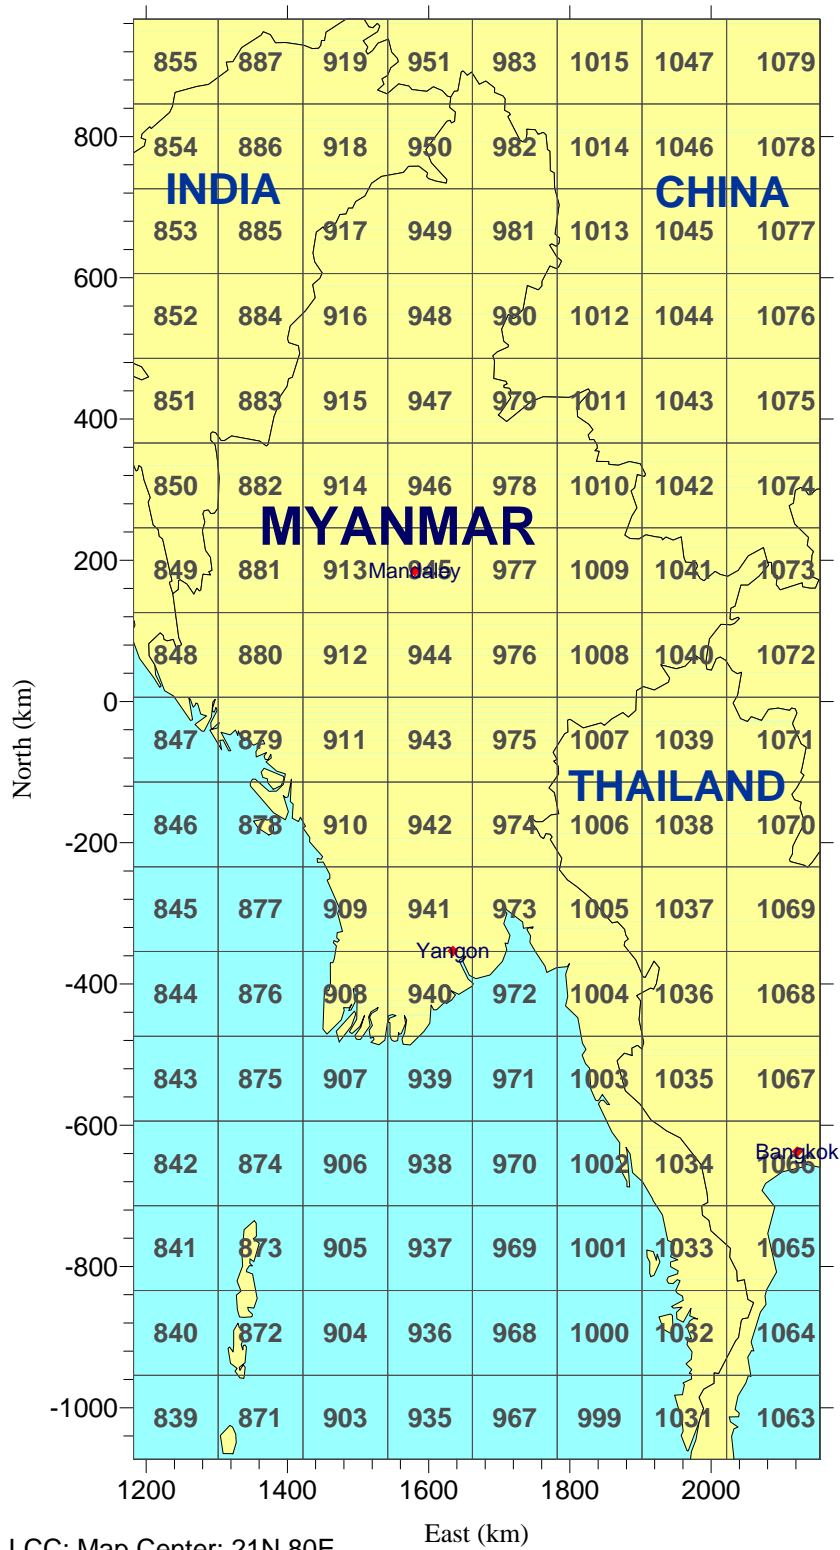

12km MM5 Data Tiles for Asia - Area 5

REGION 01: 96 Tiles

Afganistan

Map Projection: LCC; Map Center: 21N,80E
Standard Latitudes: 3N, 38N
Datum: NWS-84

12km MM5 Data Tiles for Asia - Area 5

REGION 02: 182 Tiles

Pakistan

Map Projection: LCC; Map Center: 21N,80E
Standard Latitudes: 3N, 38N
Datum: NWS-84

12km MM5 Data Tiles for Asia - Area 5

REGION 03: 624 Tiles

India

Map Projection: LCC; Map Center: 21N,80E
Standard Latitudes: 3N, 38N
Datum: NWS-84

Bhutan

Map Projection: LCC; Map Center: 21N,80E
Standard Latitudes: 3N, 38N
Datum: NWS-84

12km MM5 Data Tiles for Asia - Area 5

REGION 06: 30 Tiles

Bangladesh

12km MM5 Data Tiles for Asia - Area 5

REGION 07: 136 Tiles

Myanmar

Map Projection: LCC; Map Center: 21N,80E
Standard Latitudes: 3N, 38N
Datum: NWS-84

12km MM5 Data Tiles for Asia - Area 5

REGION 08: 15 Tiles

Sri Lanka