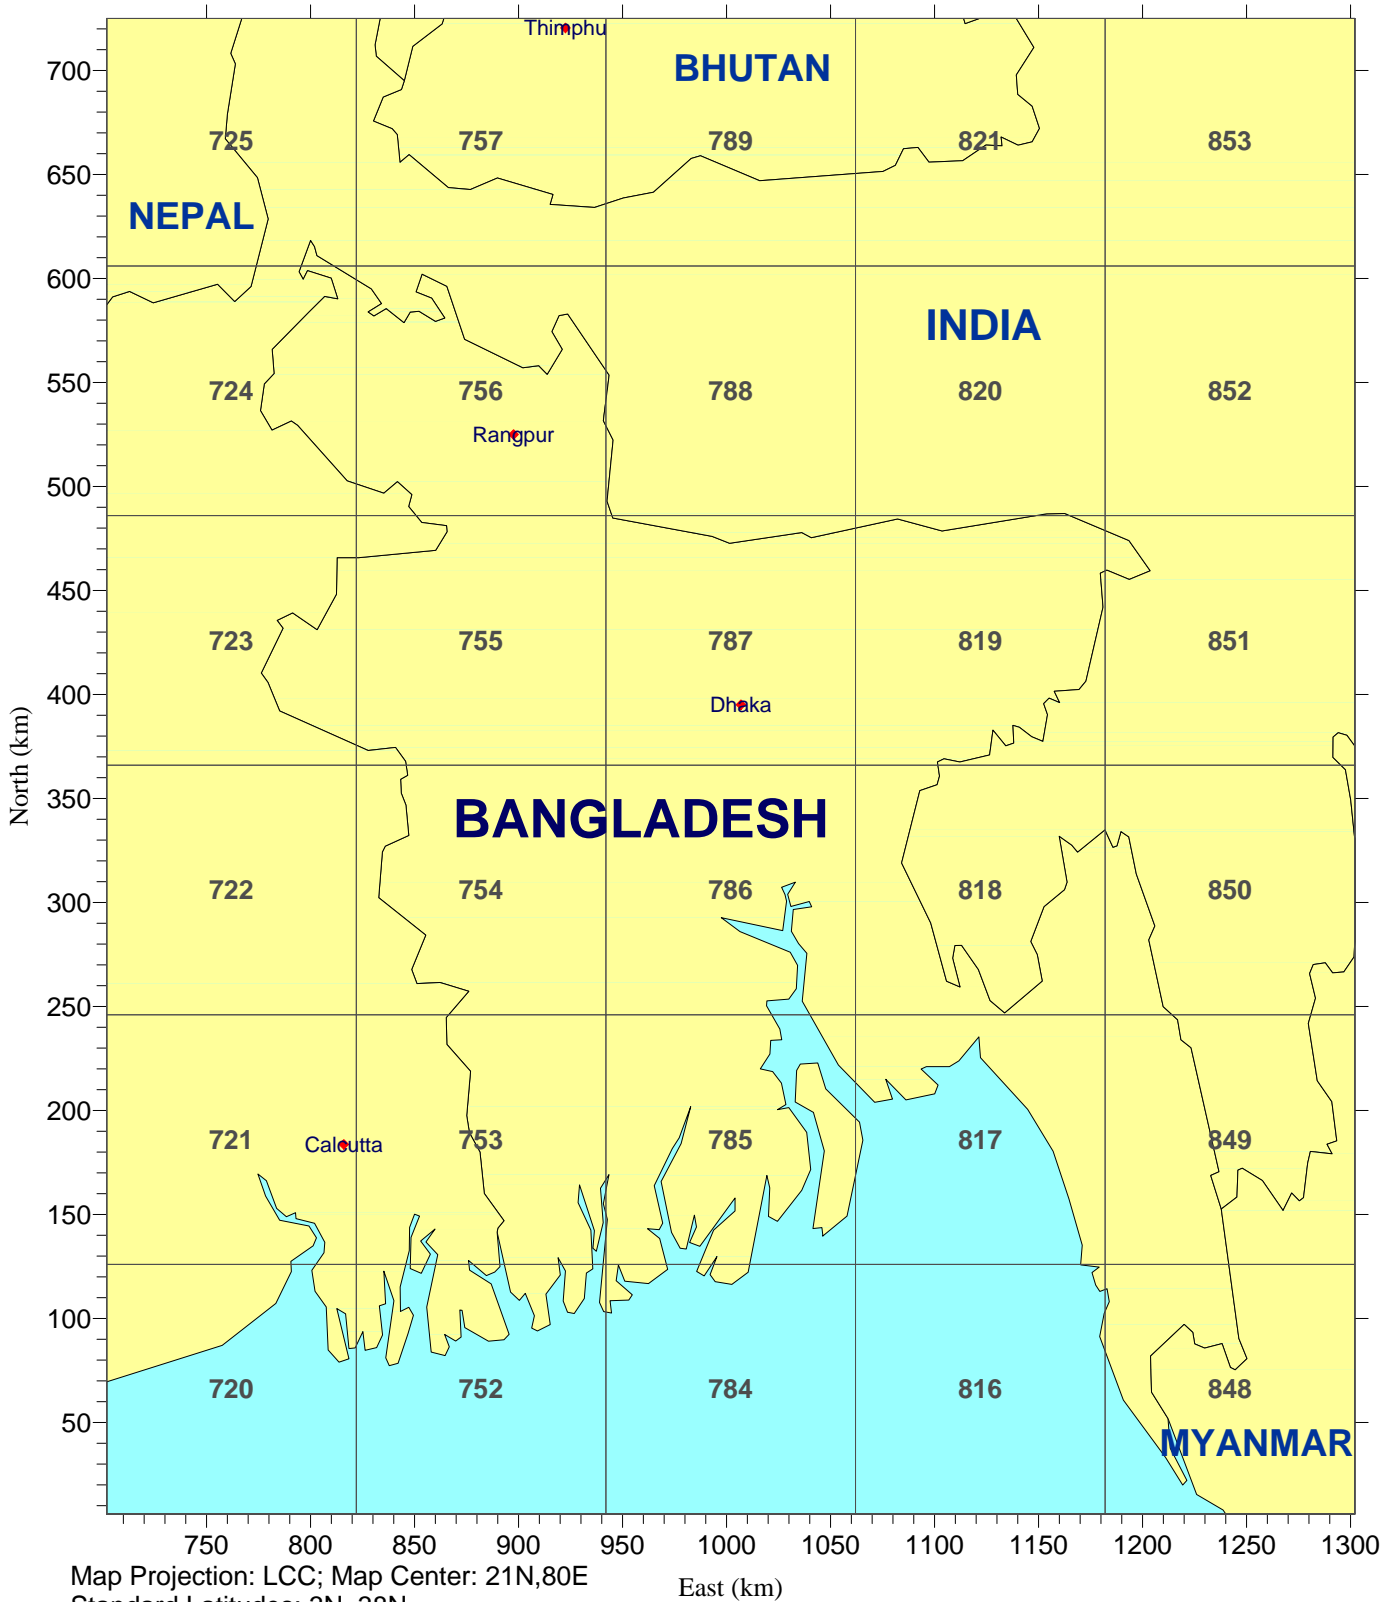

12km MM5 Data Tiles for Asia - Area 5

REGION 01: 96 Tiles

Afganistan

Map Projection: LCC; Map Center: 21N,80E
Standard Latitudes: 3N, 38N
Datum: NWS-84

12km MM5 Data Tiles for Asia - Area 5

REGION 02: 182 Tiles

East (km)

12km MM5 Data Tiles for Asia - Area 5

REGION 04: 35 Tiles

Nepal

Map Projection: LCC; Map Center: 21N,80E
Standard Latitudes: 3N, 38N
Datum: NWS-84

12km MM5 Data Tiles for Asia - Area 5

REGION 05: 6 Tiles

Bhutan

Map Projection: LCC; Map Center: 21N,80E
Standard Latitudes: 3N, 38N
Datum: NWS-84

12km MM5 Data Tiles for Asia - Area 5

REGION 06: 30 Tiles

Bangladesh

12km MM5 Data Tiles for Asia - Area 5

REGION 07: 136 Tiles

Myanmar

Map Projection: LCC; Map Center: 21N,80E
Standard Latitudes: 3N, 38N
Datum: NWS-84

12km MM5 Data Tiles for Asia - Area 5

REGION 08: 15 Tiles

Sri Lanka