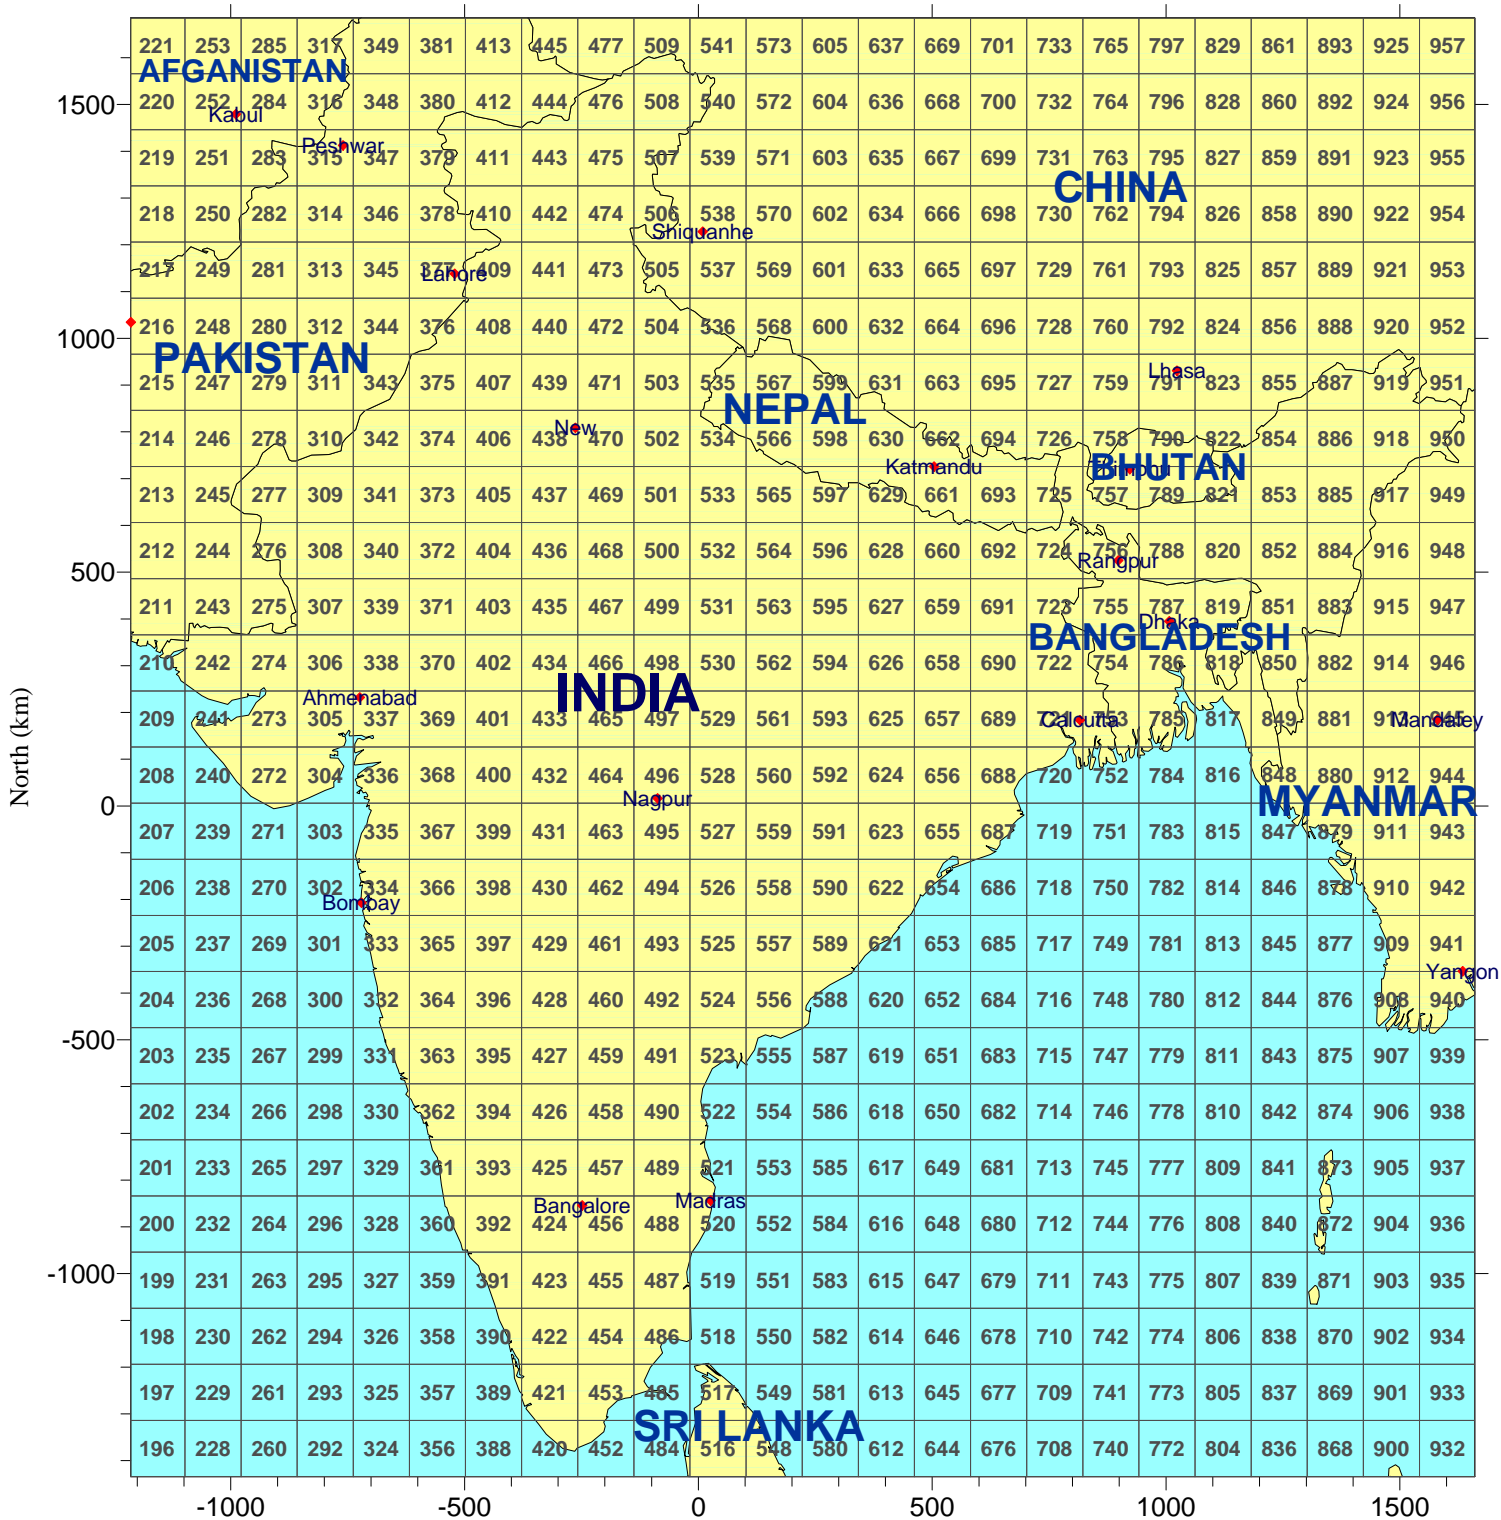

12km MM5 Data Tiles for Asia - Area 5

REGION 01: 96 Tiles

Afganistan

Map Projection: LCC; Map Center: 21N,80E
Standard Latitudes: 3N, 38N
Datum: NWS-84

12km MM5 Data Tiles for Asia - Area 5

REGION 02: 182 Tiles

Pakistan

Map Projection: LCC; Map Center: 21N,80E
Standard Latitudes: 3N, 38N
Datum: NWS-84

12km MM5 Data Tiles for Asia - Area 5

REGION 03: 624 Tiles

India

Map Projection: LCC; Map Center: 21N,80E
Standard Latitudes: 3N, 38N
Datum: NWS-84

Bhutan

Map Projection: LCC; Map Center: 21N,80E
Standard Latitudes: 3N, 38N
Datum: NWS-84

12km MM5 Data Tiles for Asia - Area 5

REGION 06: 30 Tiles

Bangladesh

12km MM5 Data Tiles for Asia - Area 5

REGION 07: 136 Tiles

Myanmar

Map Projection: LCC; Map Center: 21N,80E
Standard Latitudes: 3N, 38N
Datum: NWS-84

12km MM5 Data Tiles for Asia - Area 5

REGION 08: 15 Tiles

Sri Lanka