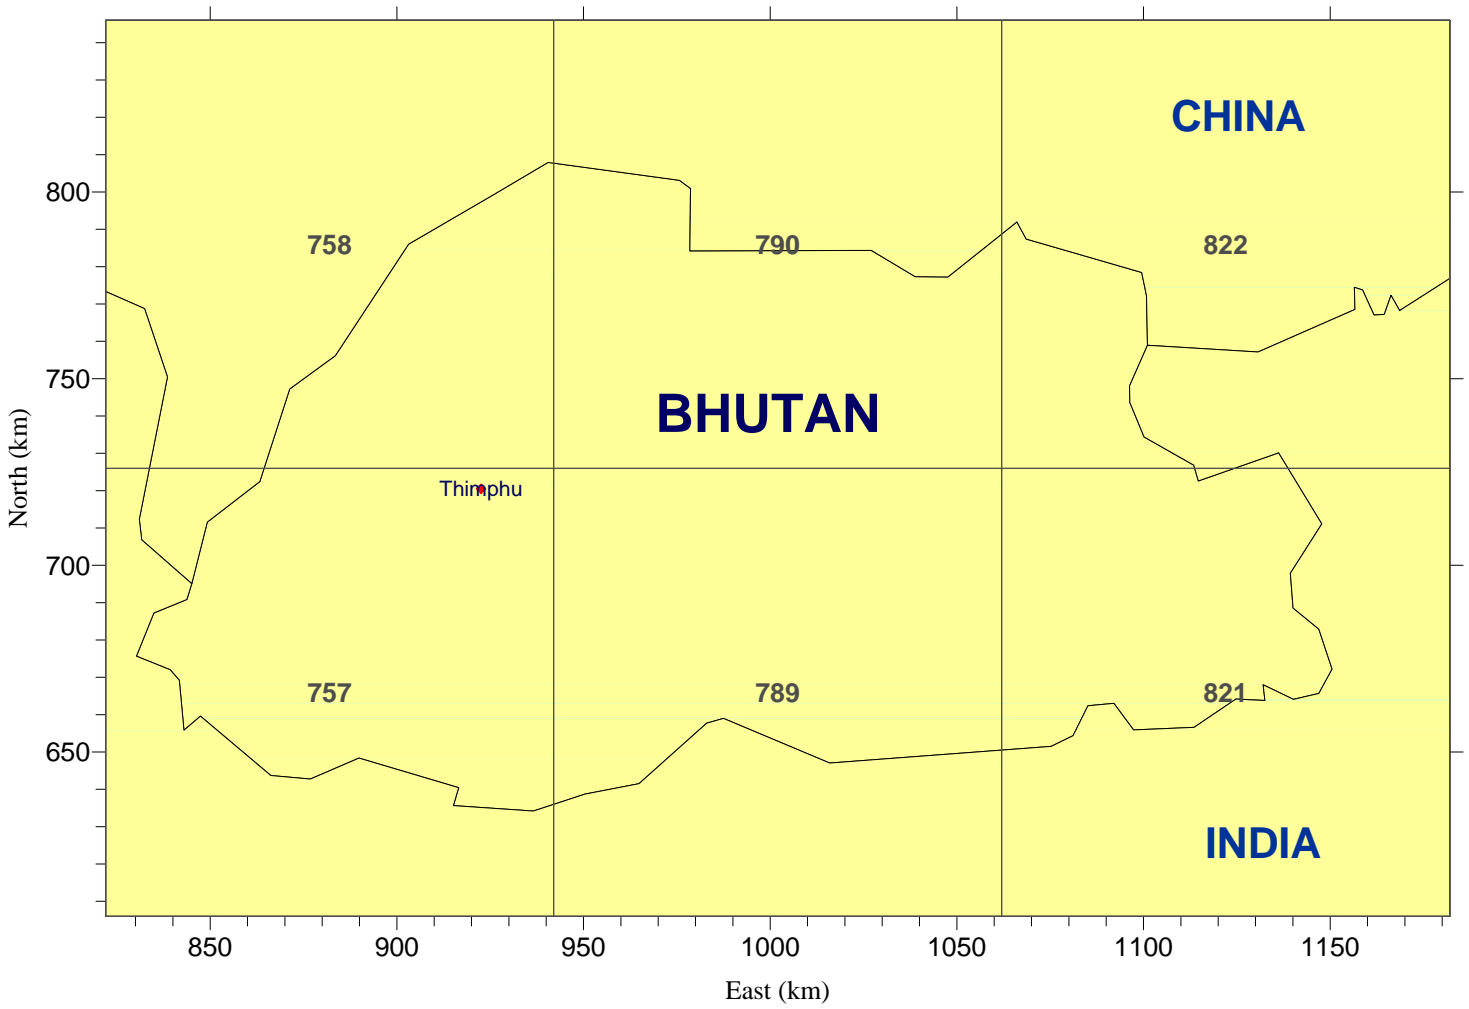

12km MM5 Data Tiles for Asia - Area 5

REGION 01: 96 Tiles

Afganistan

Map Projection: LCC; Map Center: 21N,80E
Standard Latitudes: 3N, 38N
Datum: NWS-84

12km MM5 Data Tiles for Asia - Area 5

REGION 02: 182 Tiles

East (km)

12km MM5 Data Tiles for Asia - Area 5

REGION 04: 35 Tiles

Nepal

Map Projection: LCC; Map Center: 21N,80E
Standard Latitudes: 3N, 38N
Datum: NWS-84

12km MM5 Data Tiles for Asia - Area 5

REGION 05: 6 Tiles

Bhutan

Map Projection: LCC; Map Center: 21N,80E
Standard Latitudes: 3N, 38N
Datum: NWS-84

12km MM5 Data Tiles for Asia - Area 5

REGION 06: 30 Tiles

Bangladesh

12km MM5 Data Tiles for Asia - Area 5

REGION 07: 136 Tiles

Myanmar

Map Projection: LCC; Map Center: 21N,80E
Standard Latitudes: 3N, 38N
Datum: NWS-84

12km MM5 Data Tiles for Asia - Area 5

REGION 08: 15 Tiles

Sri Lanka