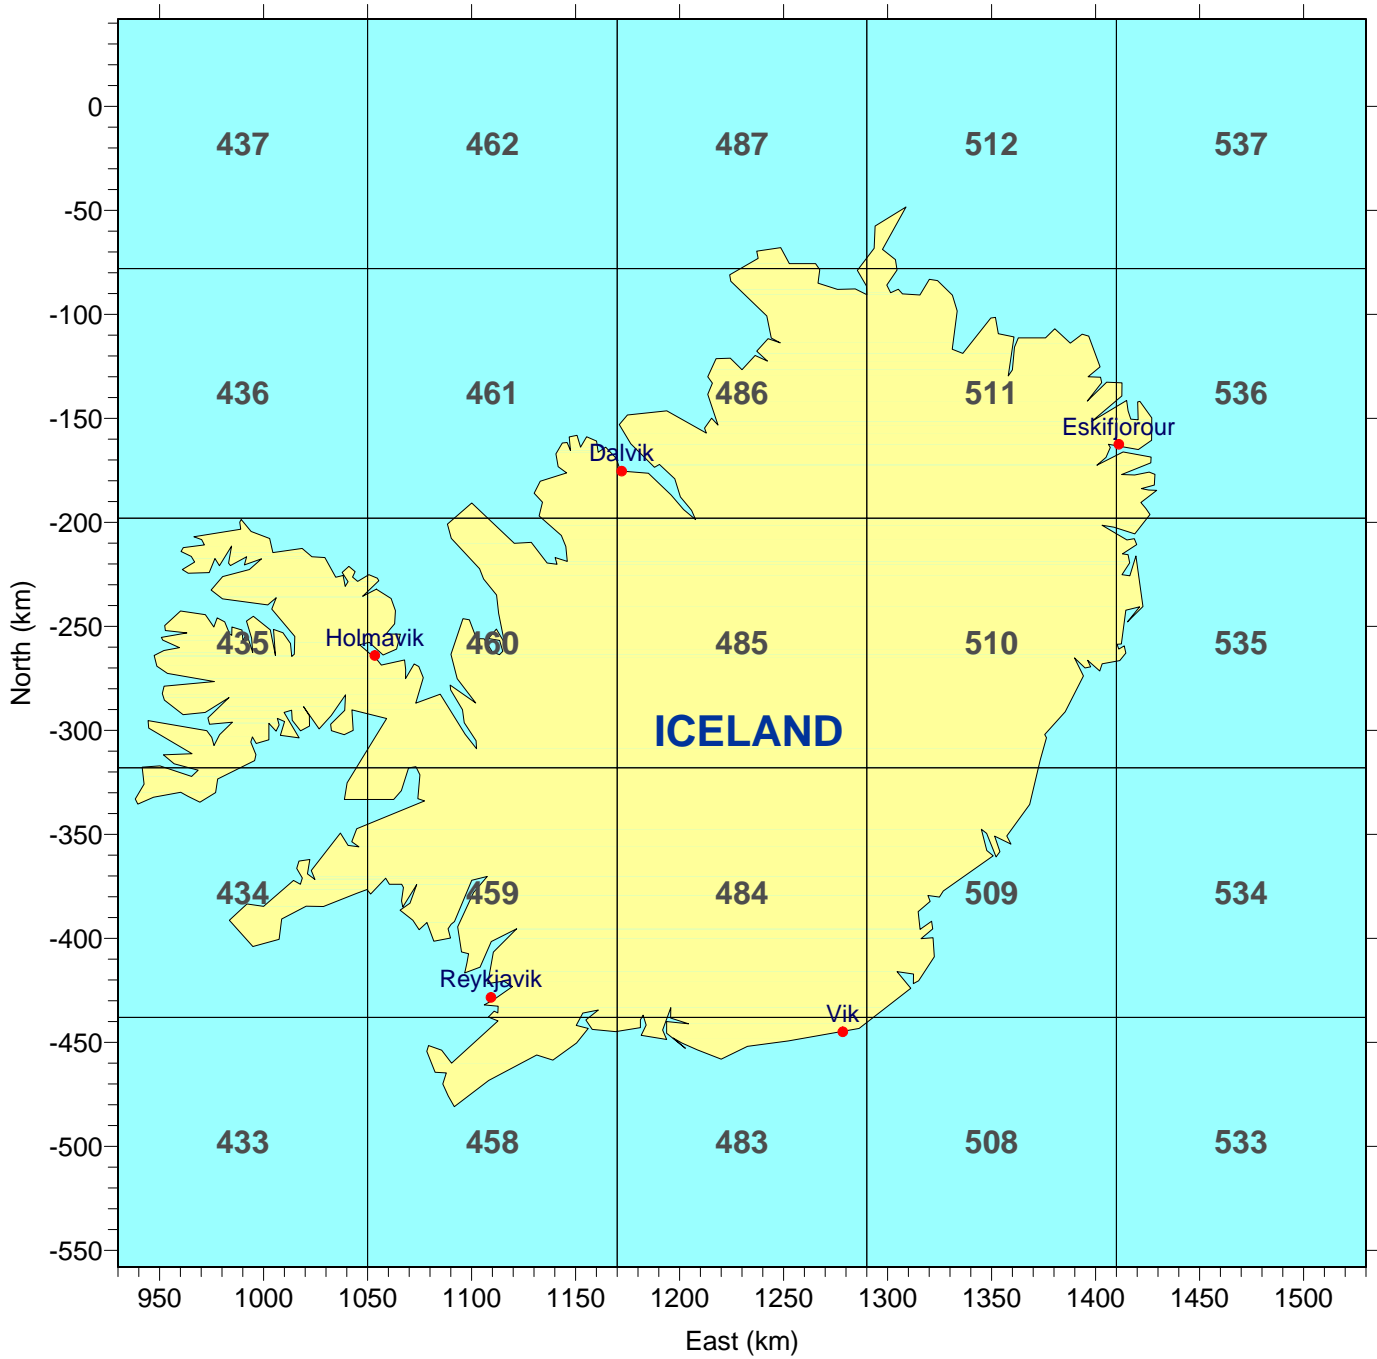

12km MM5 Data Tiles for Greenland

FULL DOMAIN

575 TILES

Map Projection: Polar Stereographic
Map Center: 70N,45W; Standards: 70N
Datum: NWS-84

12km MM5 Data Tiles for Iceland and Greenland

REGION 01: 81 Tiles South Greenland

Map Projection: Polar Stereographic
Map Center: 70N,45W; Standards: 70N
Datum: NWS-84

12km MM5 Data Tiles for Iceland and Greenland

REGION 02: 25 Tiles Iceland

Map Projection: Polar Stereographic
Map Center: 70N,45W; Standards: 70N
Datum: NWS-84