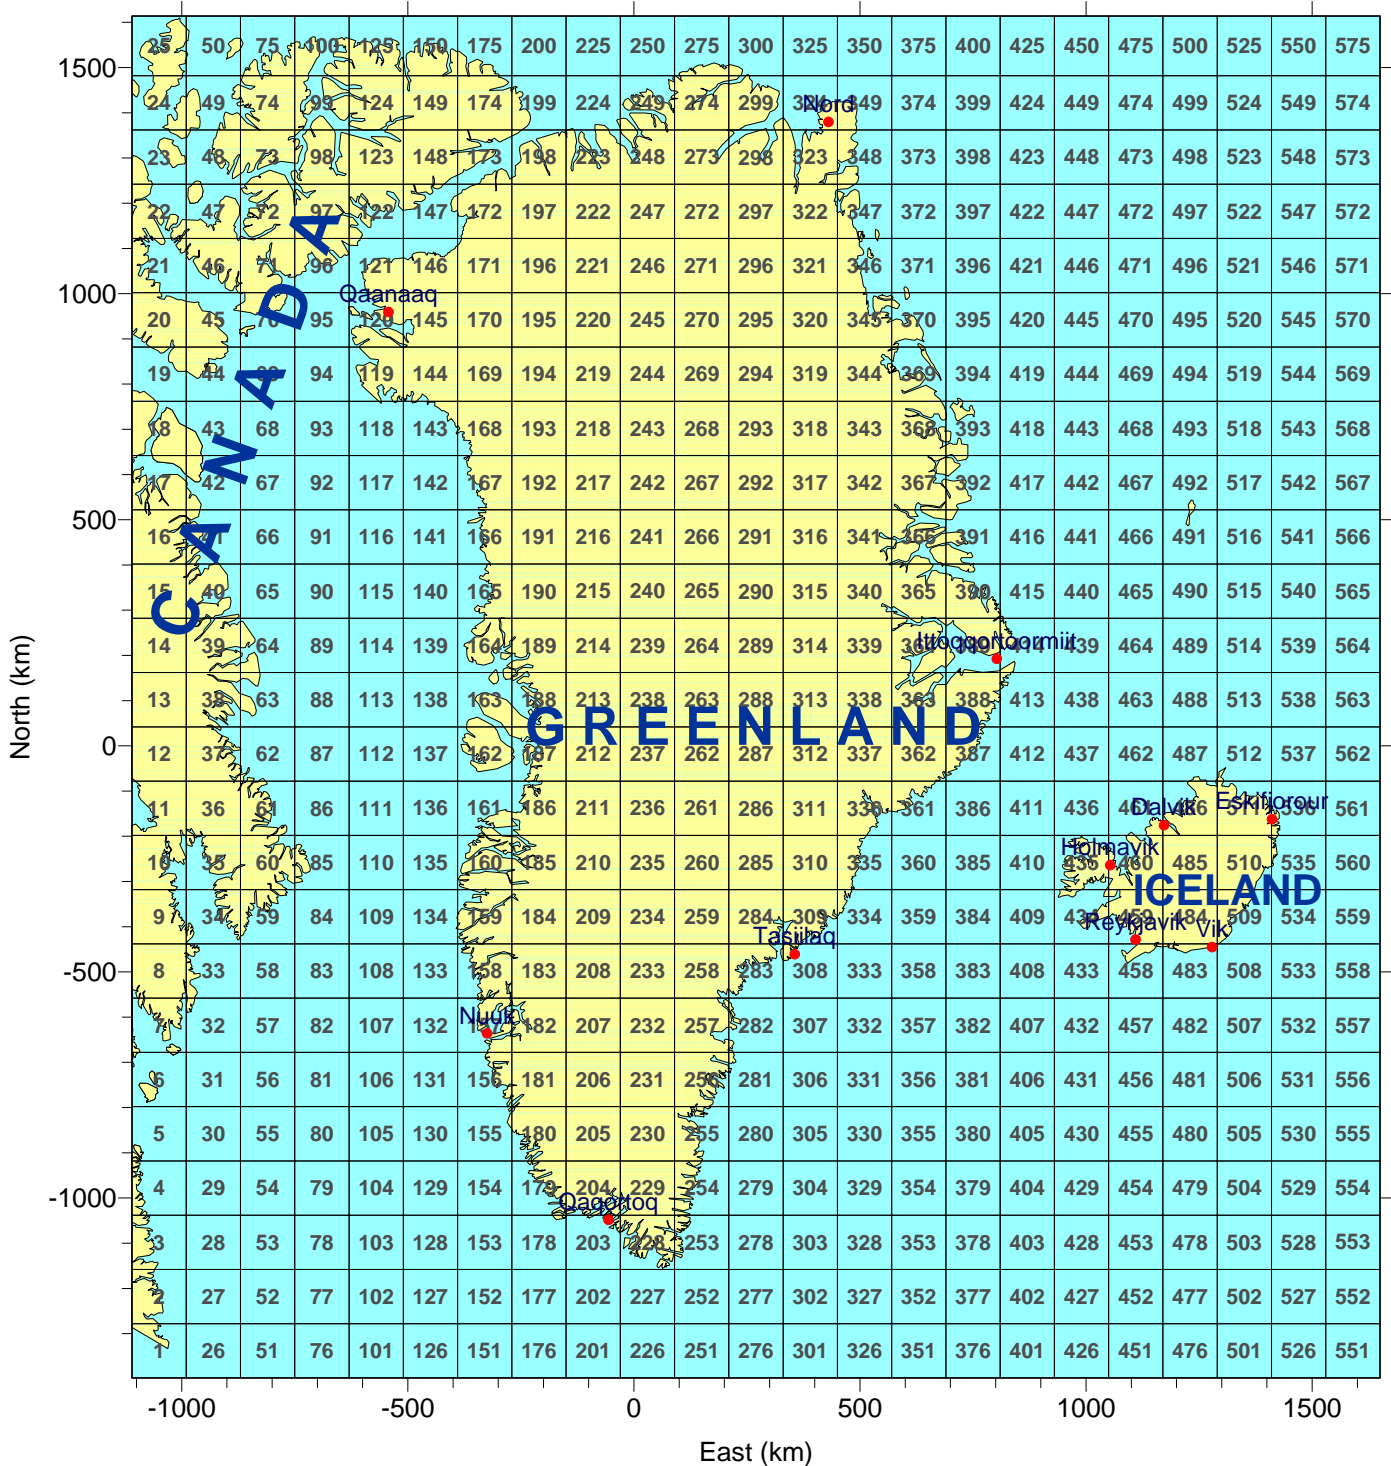

12km MM5 Data Tiles for Greenland

FULL DOMAIN

575 TILES

Map Projection: Polar Stereographic
Map Center: 70N,45W; Standards: 70N
Datum: NWS-84

12km MM5 Data Tiles for Iceland and Greenland

REGION 01: 81 Tiles South Greenland

Map Projection: Polar Stereographic
Map Center: 70N,45W; Standards: 70N
Datum: NWS-84

12km MM5 Data Tiles for Iceland and Greenland

REGION 02: 25 Tiles Iceland

Map Projection: Polar Stereographic
Map Center: 70N,45W; Standards: 70N
Datum: NWS-84