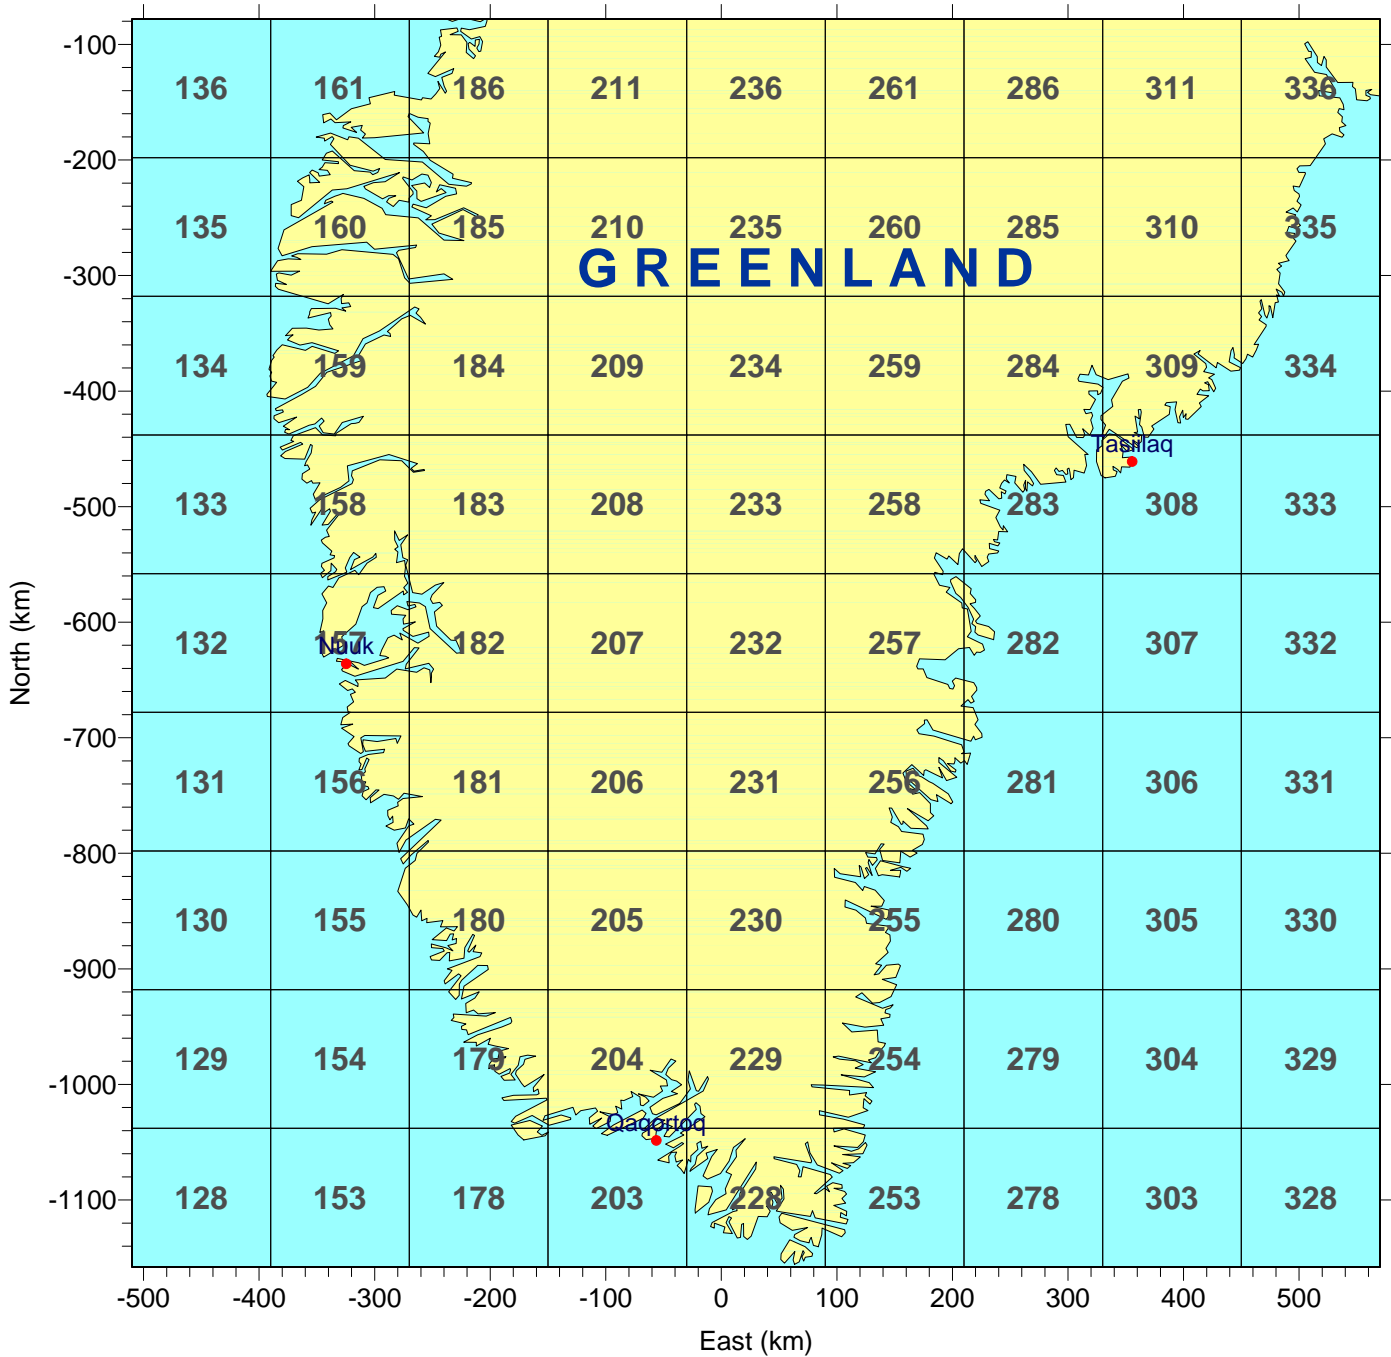

12km MM5 Data Tiles for Greenland

FULL DOMAIN

575 TILES

Map Projection: Polar Stereographic
Map Center: 70N,45W; Standards: 70N
Datum: NWS-84

12km MM5 Data Tiles for Iceland and Greenland

REGION 01: 81 Tiles South Greenland

Map Projection: Polar Stereographic
Map Center: 70N,45W; Standards: 70N
Datum: NWS-84

12km MM5 Data Tiles for Iceland and Greenland

REGION 02: 25 Tiles Iceland

Map Projection: Polar Stereographic
Map Center: 70N,45W; Standards: 70N
Datum: NWS-84