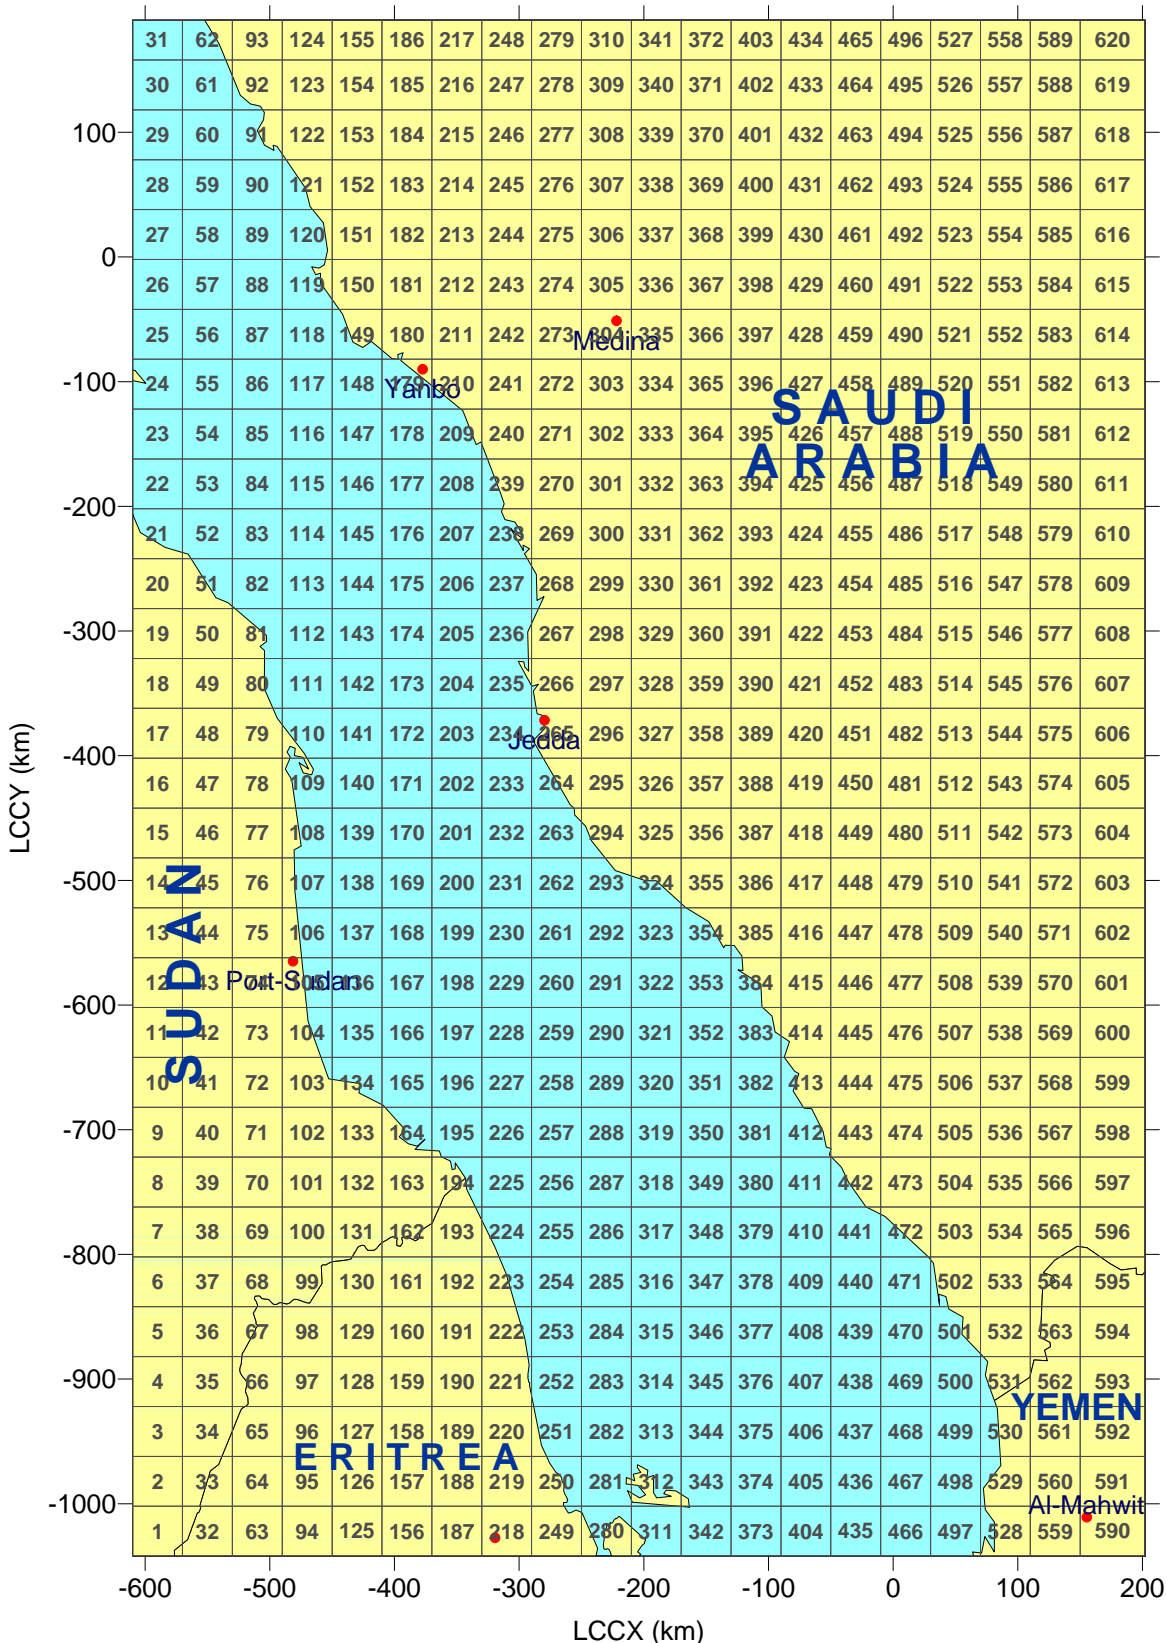

4km MM5 Data Tiles for Middle East

Location of 3 domains

Map Projection: LCC; Map Center: 25N, 42E
Standard Latitudes: 7N, 42N
Datum: NWS-84

4km MM5 Data Tiles for Middle East

Domain 3 100 Tiles

Map Projection: LCC; Map Center: 25N, 42E
Standard Latitudes: 7N, 42N
Datum: NWS-84

4km MM5 Data Tiles for Middle East

Domain 4

620 Tiles

Map Projection: LCC; Map Center: 25N, 42E
Standard Latitudes: 7N, 42N
Datum: NWS-84