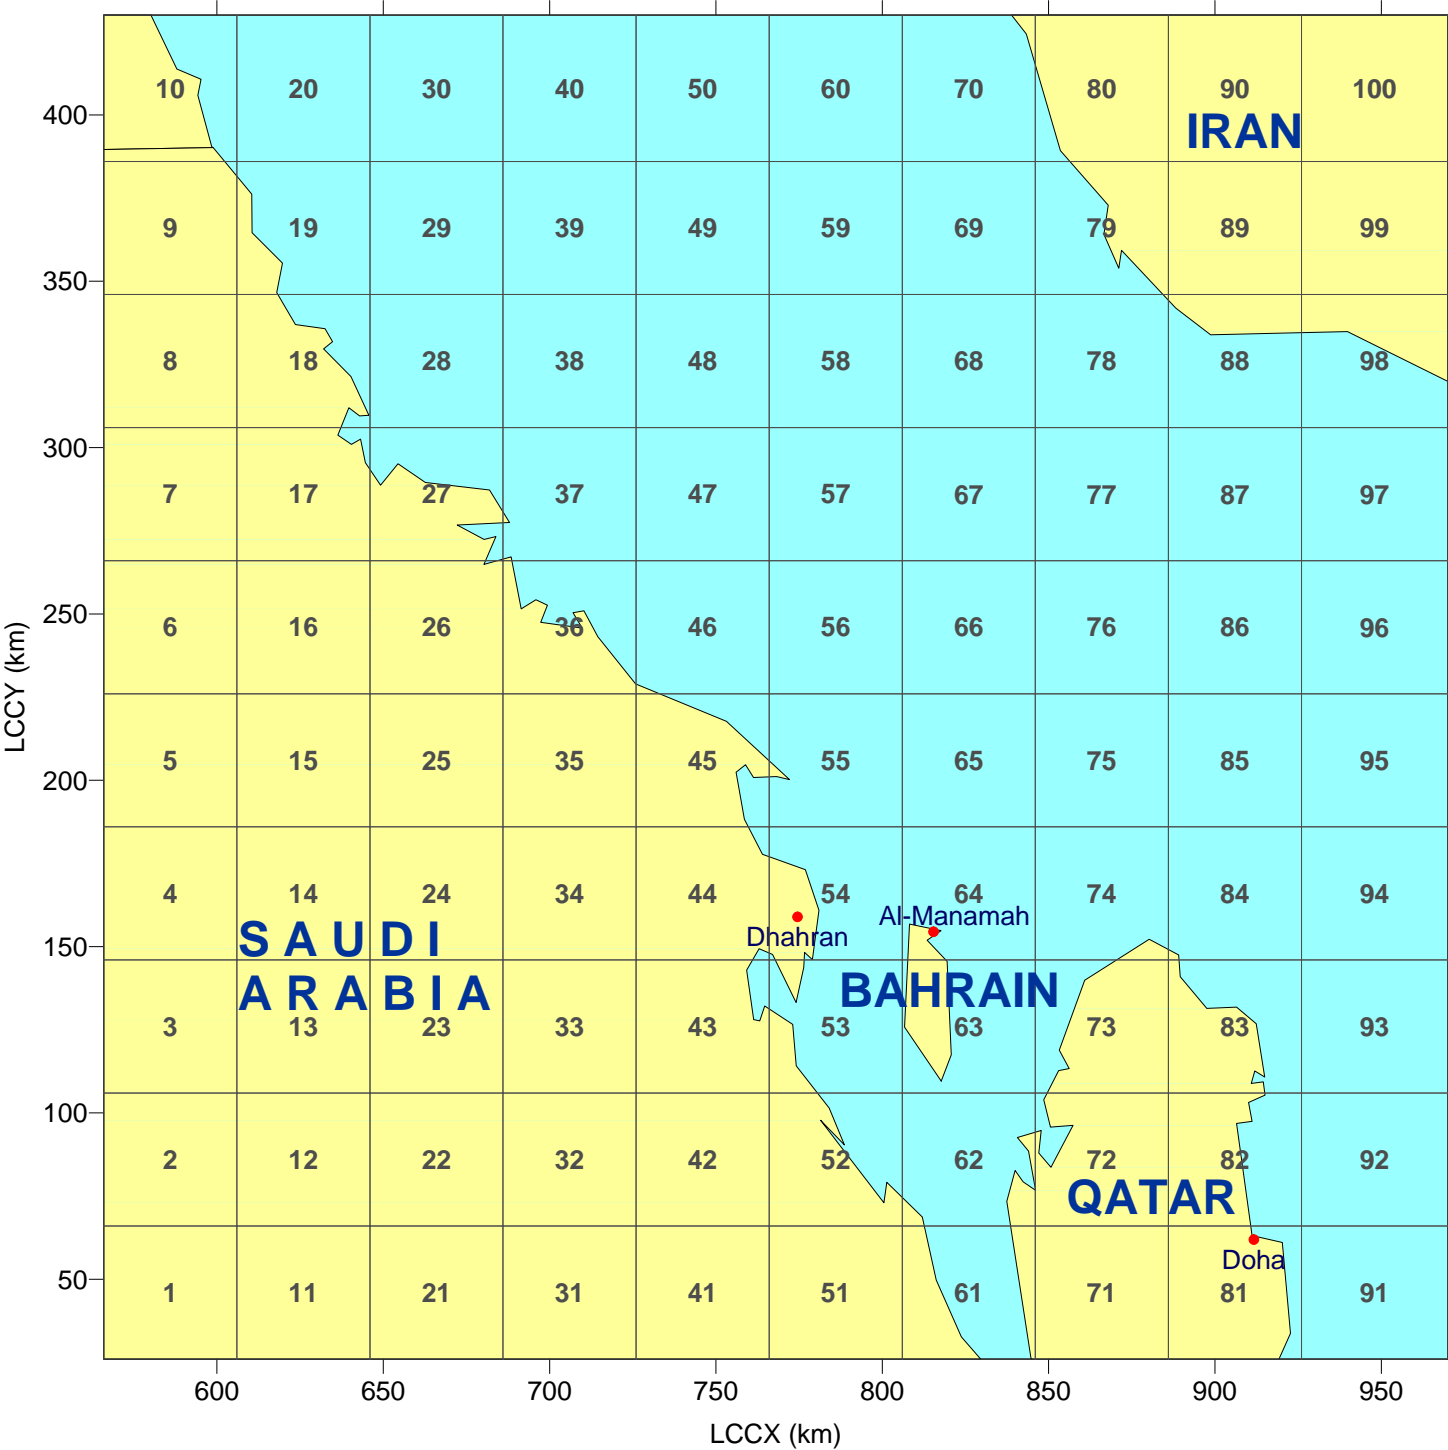

4km MM5 Data Tiles for Middle East

Location of 3 domains

Map Projection: LCC; Map Center: 25N, 42E
Standard Latitudes: 7N, 42N
Datum: NWS-84

4km MM5 Data Tiles for Middle East

Domain 3 100 Tiles

Map Projection: LCC; Map Center: 25N, 42E
Standard Latitudes: 7N, 42N
Datum: NWS-84

4km MM5 Data Tiles for Middle East

Domain 4

620 Tiles

Map Projection: LCC; Map Center: 25N, 42E
Standard Latitudes: 7N, 42N
Datum: NWS-84