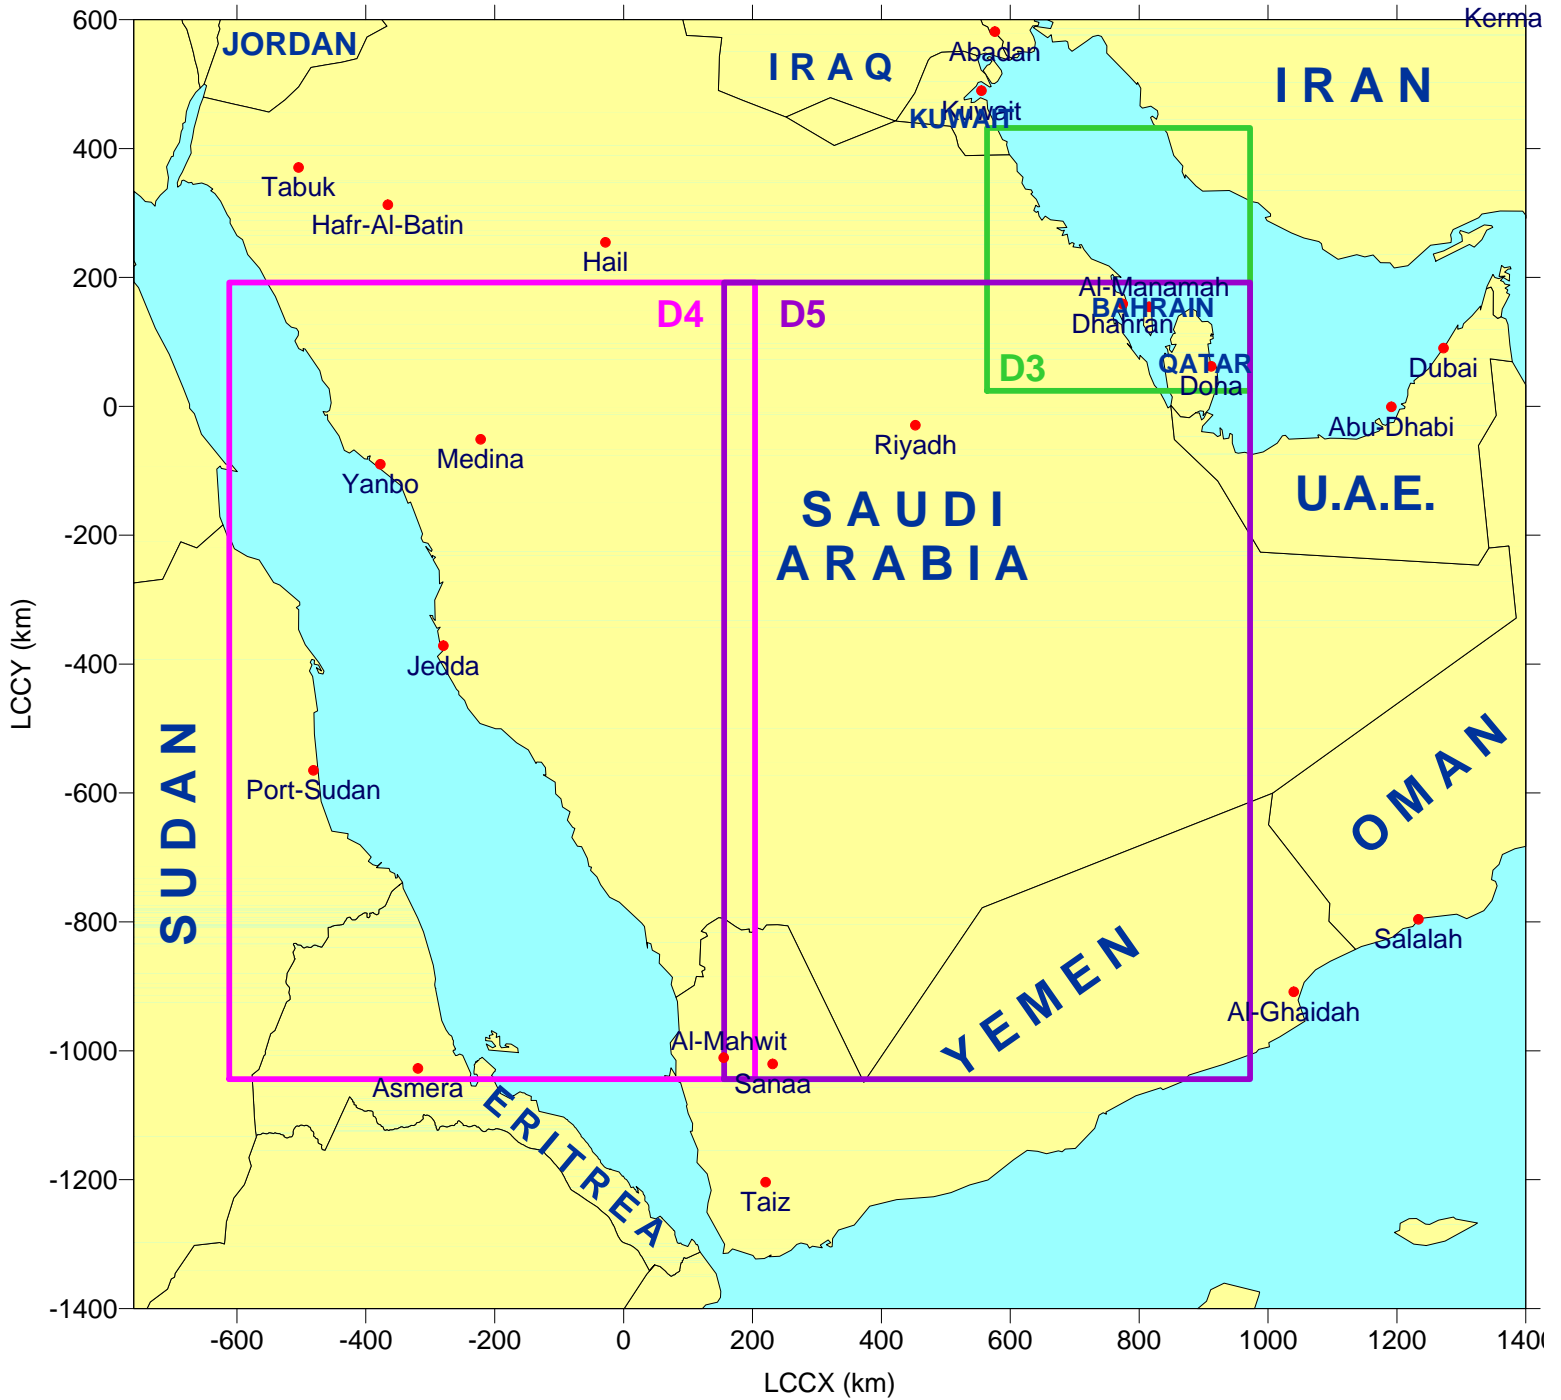

4km MM5 Data Tiles for Middle East

Location of 3 domains

Map Projection: LCC; Map Center: 25N, 42E
Standard Latitudes: 7N, 42N
Datum: NWS-84

4km MM5 Data Tiles for Middle East

Domain 3 100 Tiles

Map Projection: LCC; Map Center: 25N, 42E
Standard Latitudes: 7N, 42N
Datum: NWS-84

4km MM5 Data Tiles for Middle East

Domain 4

620 Tiles

Map Projection: LCC; Map Center: 25N, 42E
Standard Latitudes: 7N, 42N
Datum: NWS-84