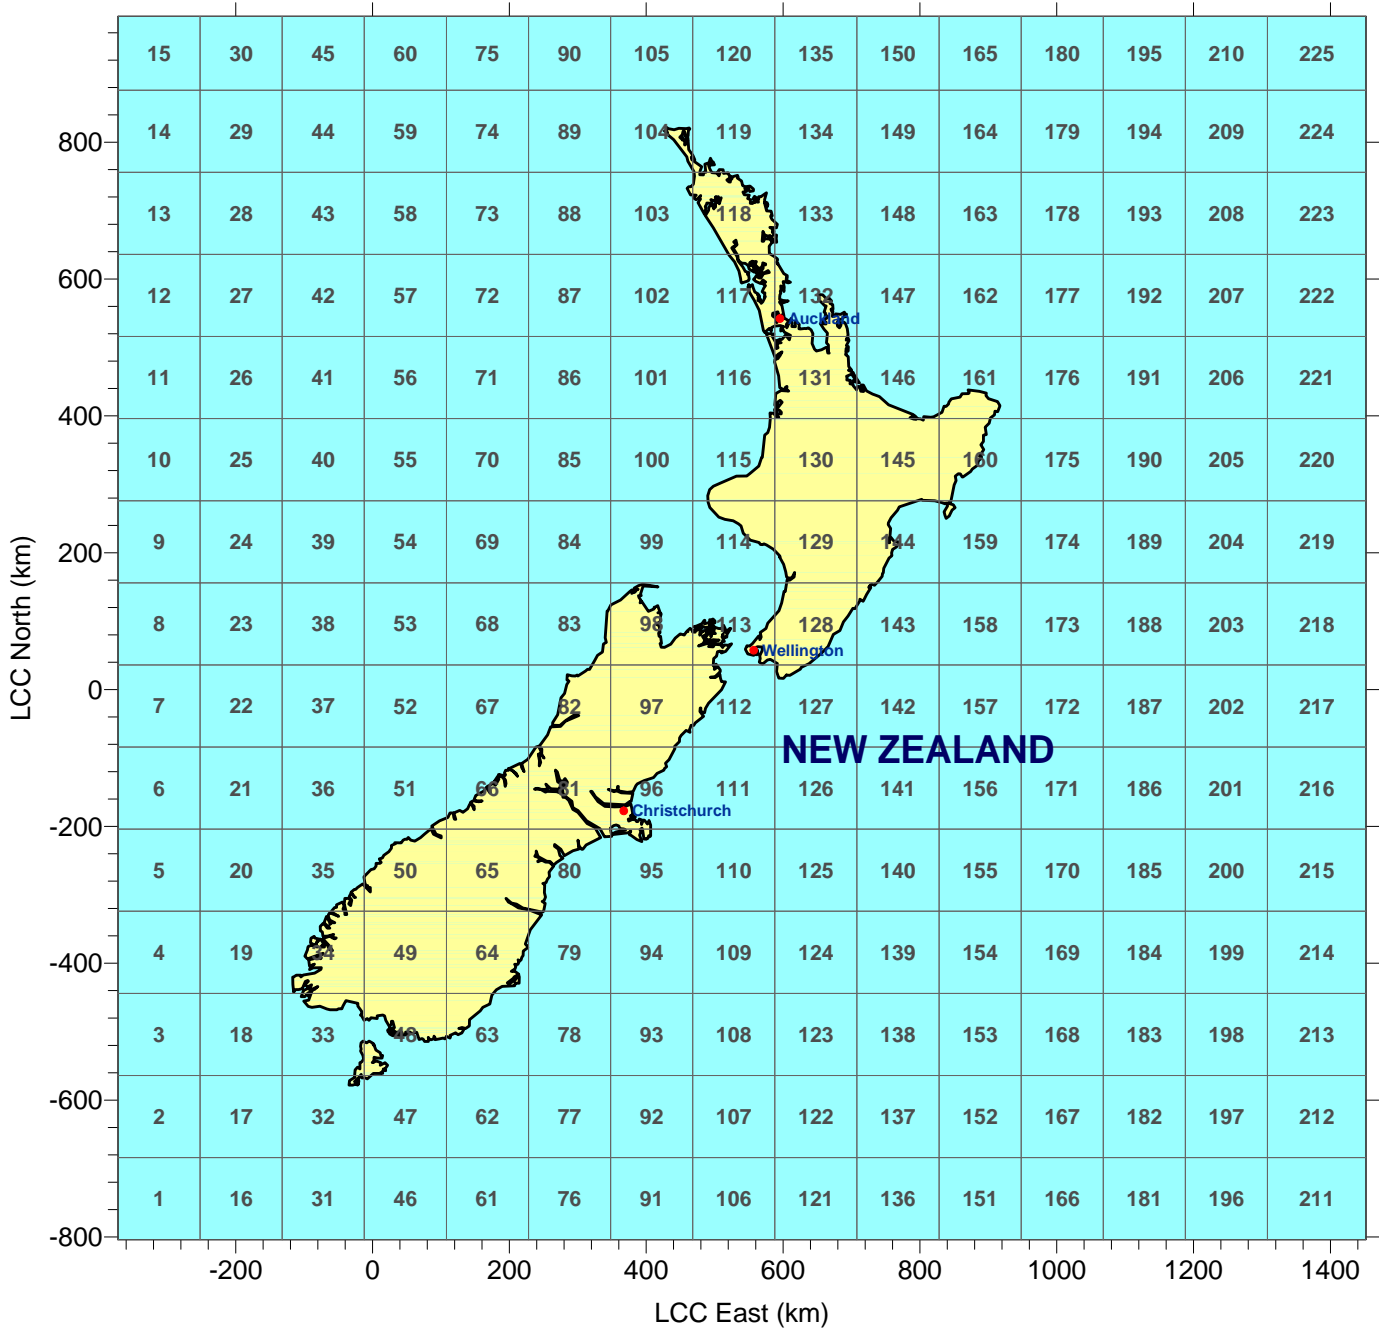

12km MM5 Data Tiles for New Zealand

225 Tiles

Projection: Lambert Conformal Conic (LCC)
Origin: 42°S, 168°E
Matching Latitudes: 32°S, 51°S
False Easting/Northing = 0.0
Datum: NWS-84

12km MM5 Data Tiles for New Zealand

225 Tiles

Projection: Lambert Conformal Conic (LCC)
 Origin: 42°S, 168°E
 Matching Latitudes: 32°S, 51°S
 False Easting/Northing = 0.0
 Datum: NWS-84