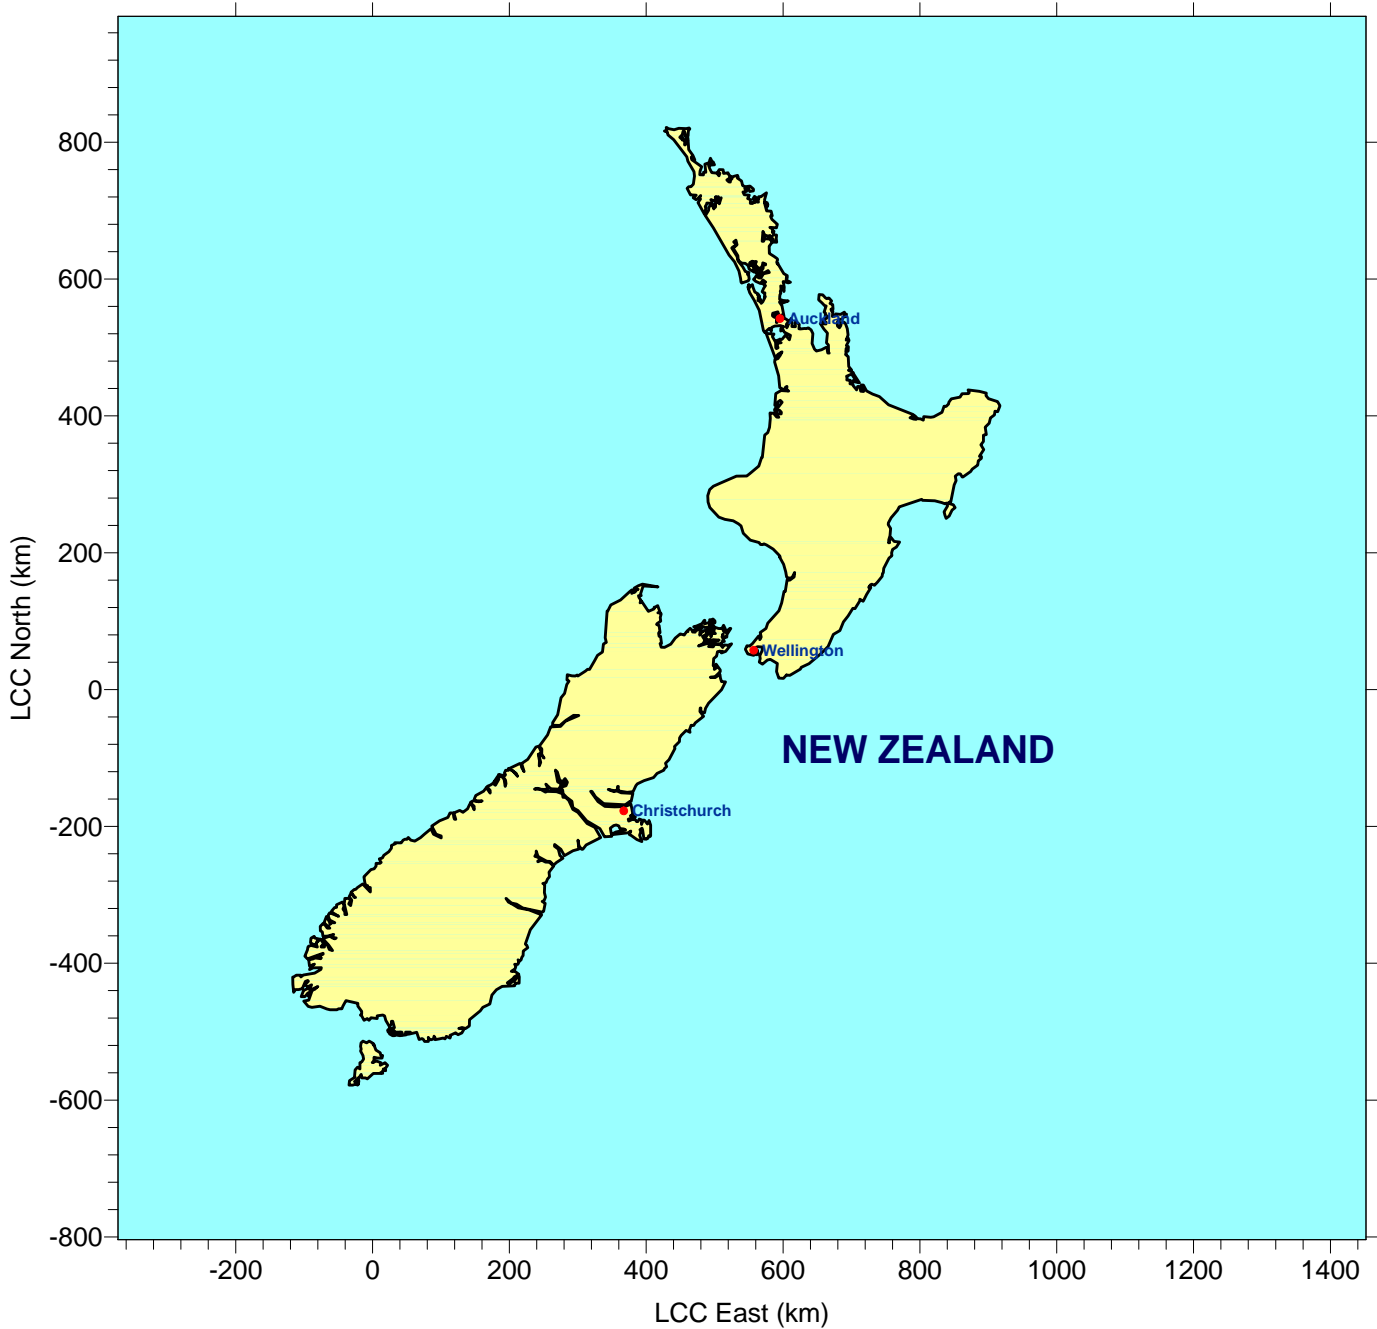

12km MM5 Data Tiles for New Zealand

225 Tiles

Projection: Lambert Conformal Conic (LCC)
Origin: 42°S, 168°E
Matching Latitudes: 32°S, 51°S
False Easting/Northing = 0.0
Datum: NWS-84

12km MM5 Data Tiles for New Zealand

225 Tiles

Projection: Lambert Conformal Conic (LCC)
 Origin: 42°S, 168°E
 Matching Latitudes: 32°S, 51°S
 False Easting/Northing = 0.0
 Datum: NWS-84