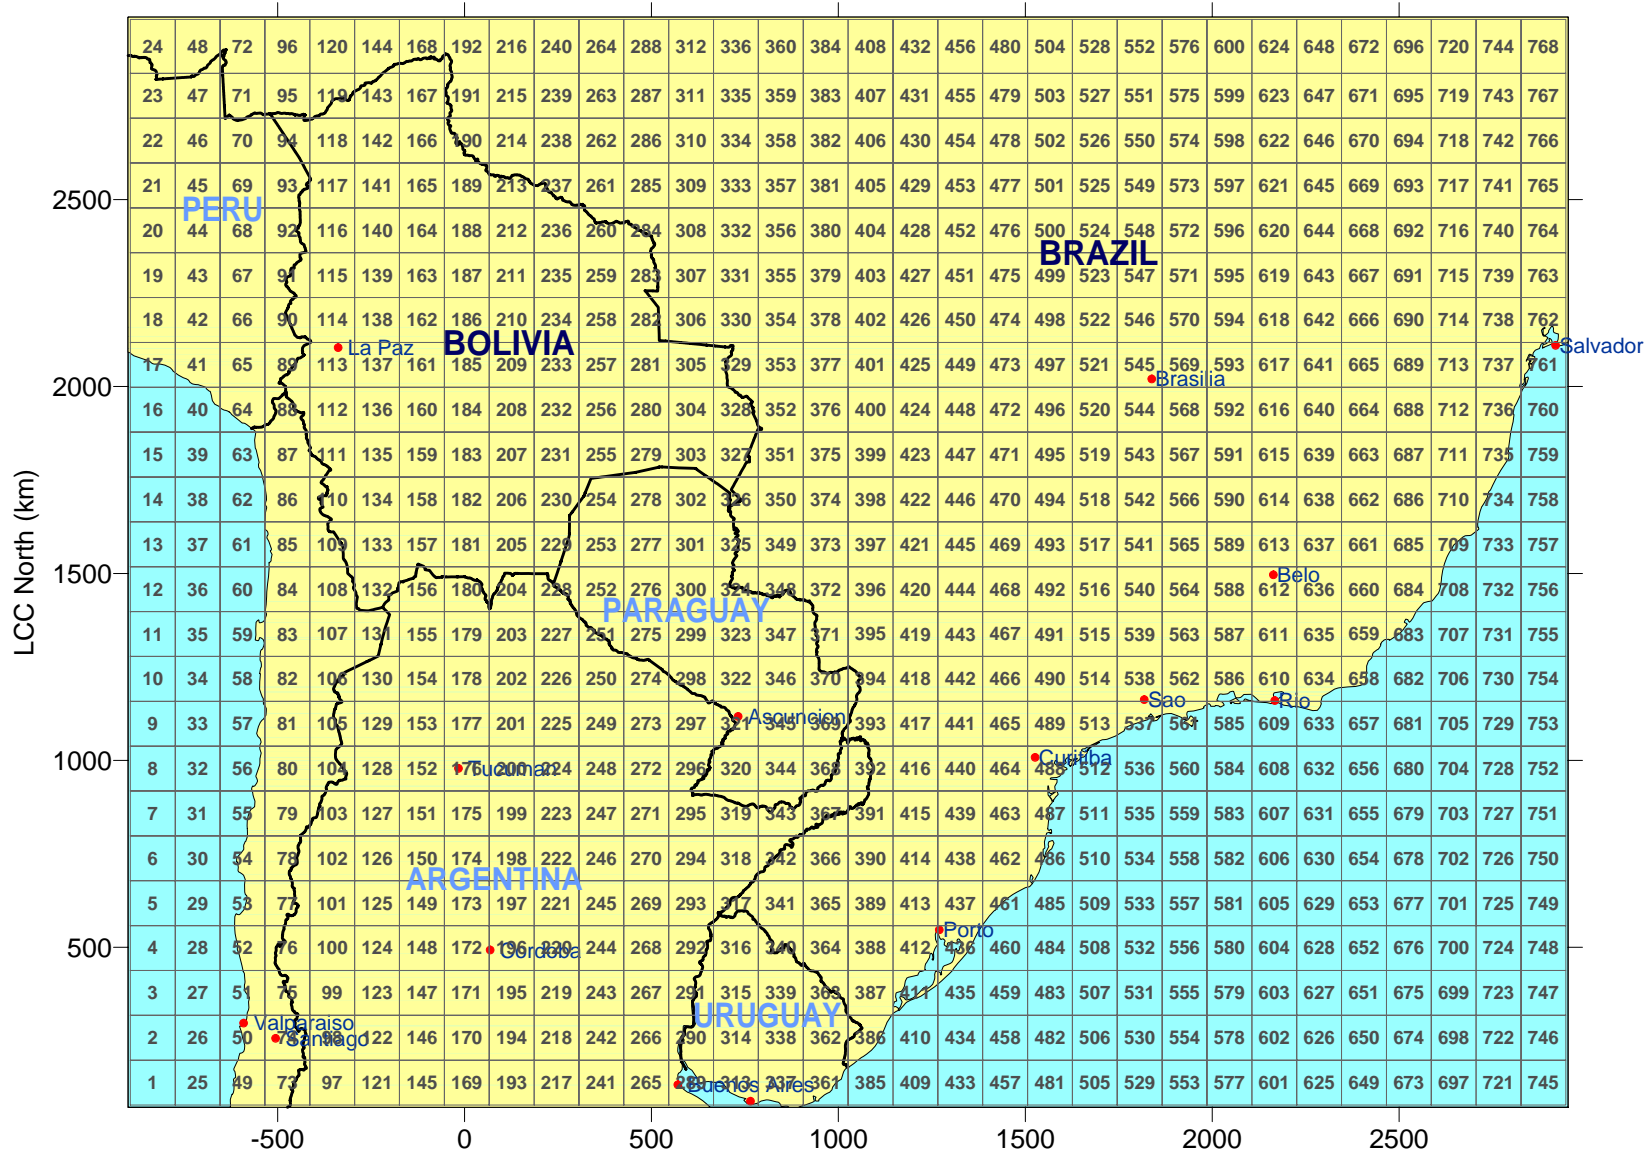

12km MM5 Data Tiles for South America - Area 4

FULL AREA 4

768 TILES

Projection: Lambert Conformal Conic (LCC)
 Origin: 36°S, 65°W
 Matching Latitudes: 18°S, 52°S
 False Easting/Northing = 0.0
 Datum: NWS-84

LCC East (km)

http://www.src.com/mm5/MM5_Main_Page.html